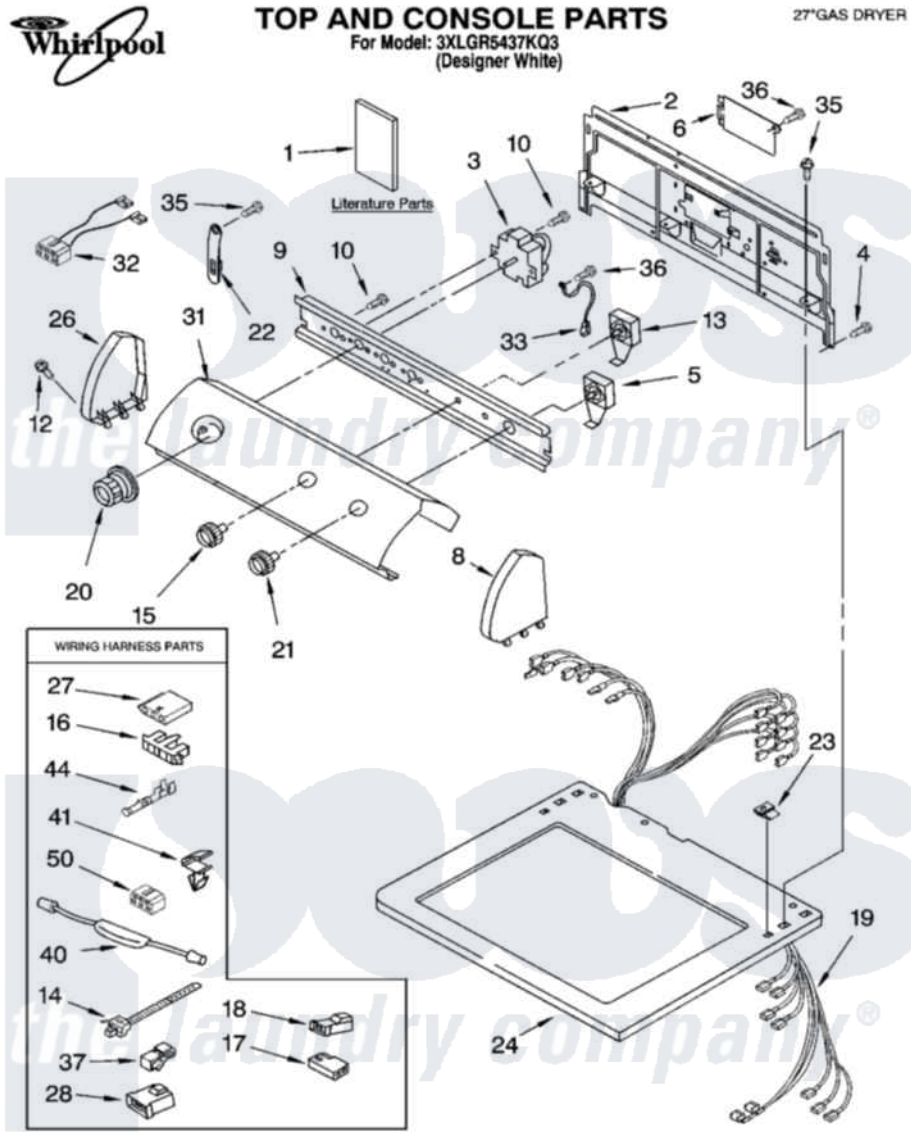

Whirlpool 3XLGR5437KQ3 01 - TOP AND CONSOLE PARTS

7-05 Litho in U.S.A. (LT)

1

Part No. 8180726

Whirlpool Residential Whirlpool 3XLGR5437KQ3 Dryer Parts Parts Diagram 01 - TOP AND CONSOLE PARTS
 Click on the part number to view part

Item	Original Part Number	Replaced By	Status	Part Description
1	8318458		Not Available	Wiring Diagram
"	8577080		Not Available	Guide, Use & Care
"	8528097		Not Available	Instructions, Installation
"	N/A		Not Available	Following May Be Purchased DO-IT-YOURSELF REPAIR MANUALS
"	677818		Not Available	Manual, Do-It- Yourself Repair (Dryer)
2	8317305	285909		Panel-Rear
3	8299770			Timer
4	693995			Screw, Hex Head
5	3395382			Switch, Push-To-Start
6	8317342	W10119283		Cover, Terminal Block
8	8271363	279962		Endcap
9	8271316			Bracket, Control
10	3390646	W10139210		Screw, 8-18 X 5/16
12	388326			Screw, 8-18 X 1.25

13	3399638		Switch, Temperature
14	3391018		Tie Cable
15	8271339	3957799	Knob, Control
16	3397269		Connector, Timer
17	717252		Receptacle, Terminal
18	3403499		Connector, 2-Postion
19	8529869		Harness, Wiring
20	8312687	3957754	Timer Knob Assembly
21	8271341	3957804	Knob, Push-To-Start
22	8568314		Strap, Console
23	357213		Nut, Push-In
24	8271399	3979278	Top
26	8271369	279962	Endcap
27	3936144		Do-It-Yourself Repair Manuals
28	3403498		Connector, 3-Position
31	8318383		Panel, Control
32	8283293	8283286	Wire-Jumper
33	3398893	3395559	Wire
35	3390647	488729	Screw
36	98139	303776	Screw
37	357572	W10113937	Clip, Grounding
40	8283170	279872	Resistor
41	3394427		Clip-Harness
44	94614		Terminal
50	3347243		Block, Disconnect