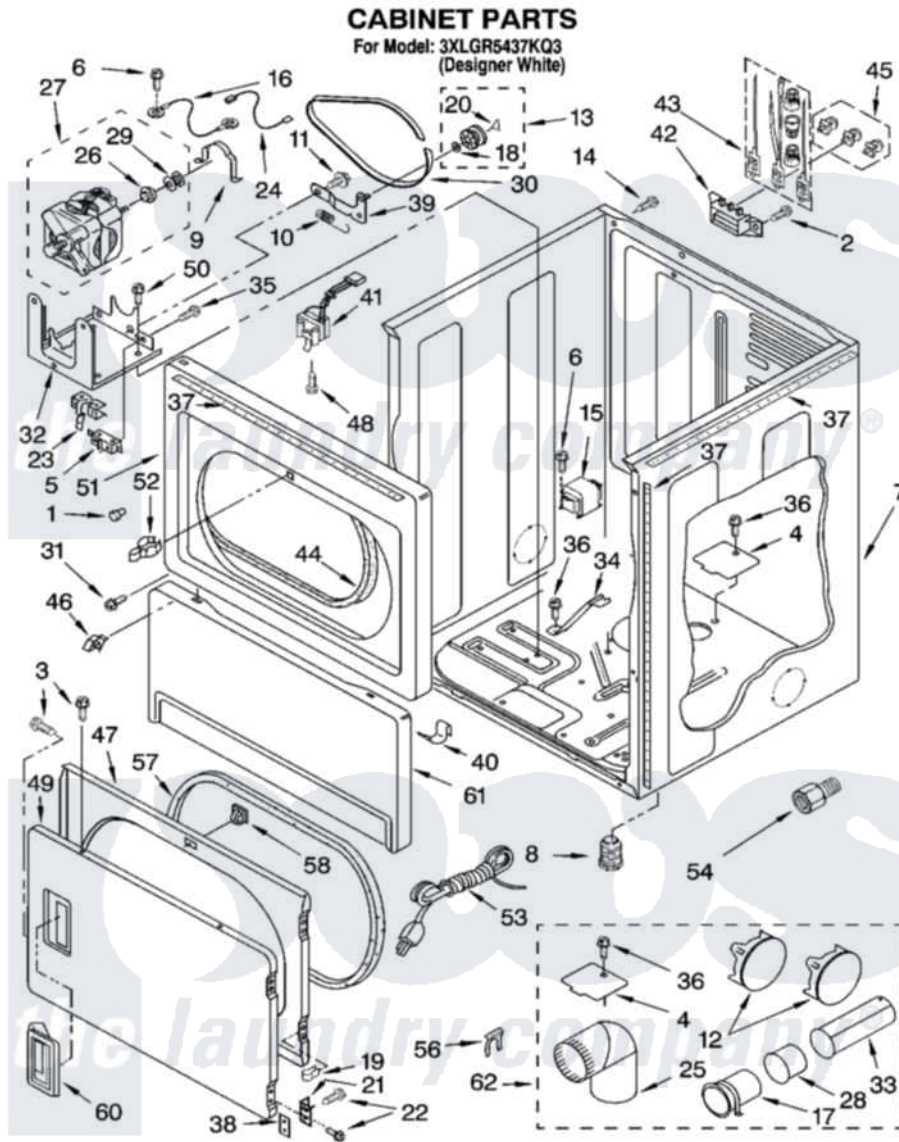

Whirlpool 3XLGR5437KQ3 02 - CABINET PARTS

8180726

3

Whirlpool [Residential Whirlpool 3XLGR5437KQ3 Dryer Parts](#) Parts Diagram 02 - CABINET PARTS
 Click on the part number to view part

Item	Original Part Number	Replaced By	Status	Part Description
1	693152			Bumper, Console
2	98139	303776		Screw
3	694091			Trim, Side Right Hand
4	3394331			Plate Cover
5	8318457			Switch, Broken Belt
6	3400000			Screw, 10-24 X 3/8
7	8310656			Cabinet
8	3392100	49621		Feet-Leveling
"	279810			Foot-Optional
9	660658			Clamp, Motor Mounting 343481 685441
10	3387374			Spring, Idler
11	3389420			Retainer-Idler 1/4-20 X 1/16
12	697750	W10470674		Dryer Exhaust Kit
13	3388672	279640		Pulley-ldr
14	697776	4331106		Screw, No.10-32 X 7/16
15	3977633			Autotransformer