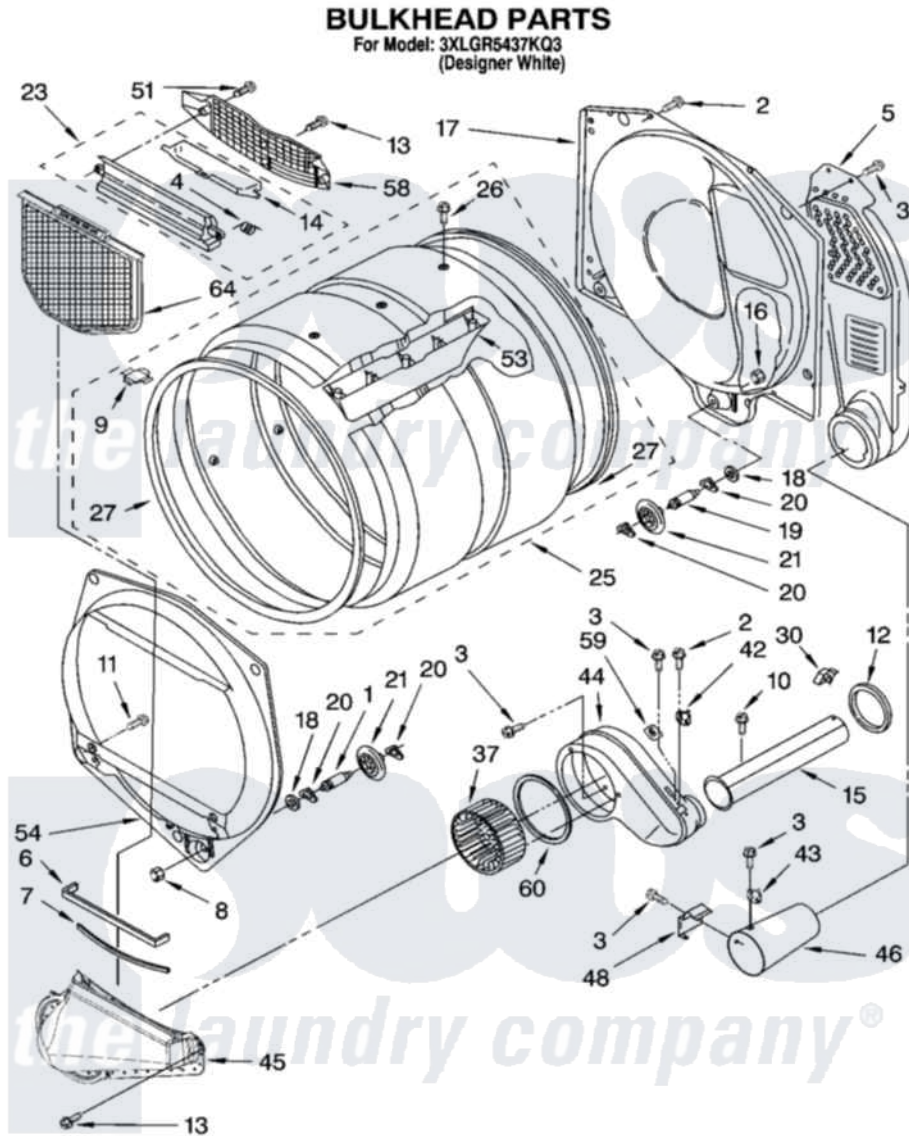

# Whirlpool 3XLGR5437KQ3 03 - BULKHEAD PARTS

8180726

5

Whirlpool [Residential Whirlpool 3XLGR5437KQ3 Dryer Parts](#) Parts Diagram 03 - BULKHEAD PARTS  
 Click on the part number to view part

Item	Original Part Number	Replaced By	Status	Part Description
1	3399508	<a href="#">W10359271</a>		Shaft, Drum Roller Threads
2	3390647	<a href="#">488729</a>		Screw
3	<a href="#">90767</a>			Screw, 8A X 3/8 HeX Washer Head Tapping
4	<a href="#">3394986</a>			Spring, Lint Screen Door
5	<a href="#">3394346</a>			Air Duct Assembly
6	<a href="#">697813</a>			Seal, Outlet Housing
7	697814	<a href="#">697813</a>		Seal, Outlet Housing
8	<a href="#">3359452</a>			Nut, Lock
9	<a href="#">8066086</a>			Plug, Drum Hole
10	3390646	<a href="#">W10139210</a>		Screw, 8-18 X 5/16
11	487909	<a href="#">488729</a>		Screw
12	<a href="#">696302</a>			Shield, Exhaust
13	<a href="#">3387230</a>			Screw, 10-16 X 13/16
14	3394984	<a href="#">8563758</a>		Door, Lint Screen
15	8318486	<a href="#">279936</a>		Kit-Exhst
16	<a href="#">3387709</a>			Nut, 3/8-16