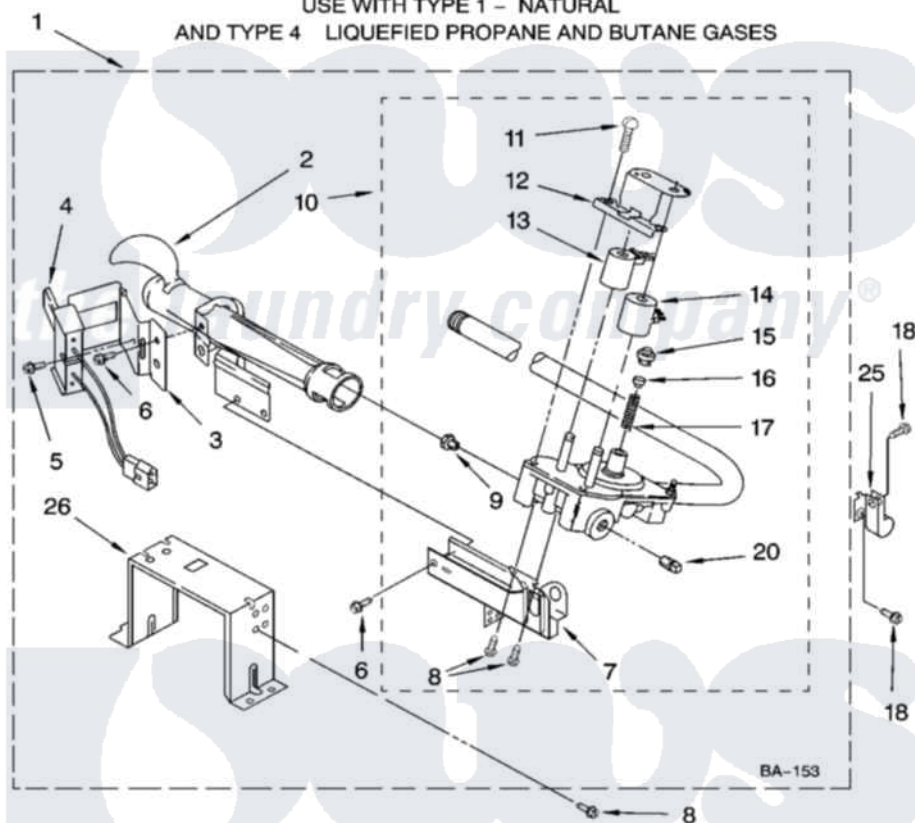

Whirlpool 3XLGR5437KQ3 04 - 8576353 BURNER ASSEMBLY, OPTIONAL PARTS (NOT INCLUDED)

8576353 BURNER ASSEMBLY

For Model: 3XLGR5437KQ3
(Designer White)

USE WITH TYPE 1 - NATURAL
AND TYPE 4 LIQUEFIED PROPANE AND BUTANE GASES

8180726

7

Whirlpool [Residential Whirlpool 3XLGR5437KQ3 Dryer Parts](#) Parts Diagram 04 - 8576353 BURNER ASSEMBLY, OPTIONAL PARTS (NOT INCLUDED).
Click on the part number to view part

Item	Original Part Number	Replaced By	Status	Part Description
1	8576353	280119		Burner-Gas
2	688617	693140		Burner
3	694298			Bracket, Ignitor
4	686590	279311		Ignitor
5	3393909			Screw, 8-32 X 7/8
6	343641	681414		Screw, 10AB X 1/2
7	3389871		Not Available	Base, Burner
8	3387057			Screw, 10-16 X 1/2 Orifice, Burner
9	15418			Orifice, Burner Type 1
"	15422		Not Available	ORIFICE, BURNER (TYPE 4) (BUTANE)
"	234867	229742		Orifice, Burner
10	8281914	279923		NAT Gas
11	694421			Screw, Bracket Mounting