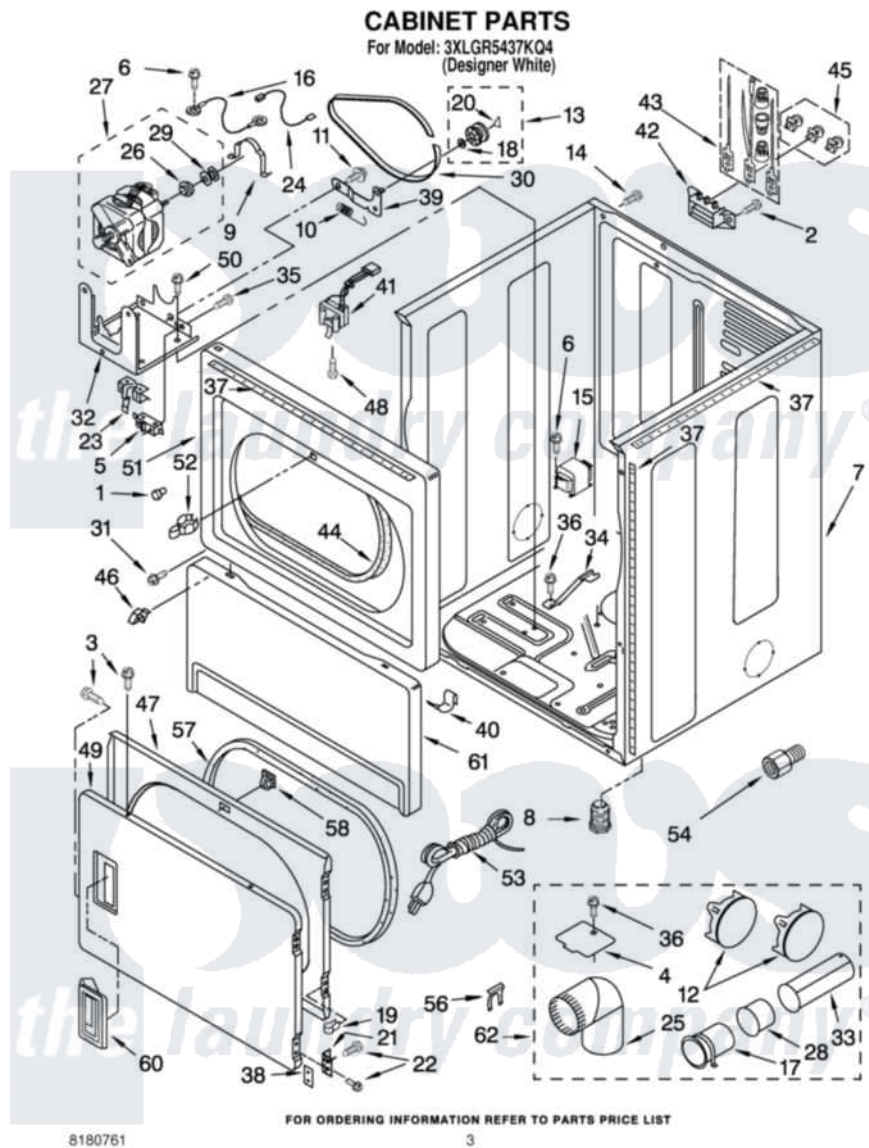

Whirlpool 3XLGR5437KQ4 02 - CABINET PARTS

Whirlpool [Residential Whirlpool 3XLGR5437KQ4 Dryer Parts](#) Parts Diagram 02 - CABINET PARTS
Click on the part number to view part

Item	Original Part Number	Replaced By	Status	Part Description
1	693152			Bumper, Console
2	98139	303776		Screw
3	694091			Trim, Side Right Hand
4	3394331			Plate Cover
5	8318457			Switch, Broken Belt
6	3400000			Screw, 10-24 X 3/8
7	8310656			Cabinet
8	3392100	49621		Feet-Leveling
"	279810			Foot-Optional
9	660658			Clamp, Motor Mounting 343481 685441
10	3387374			Spring, Idler
11	3389420			Retainer-Idler 1/4-20 X 1/16
12	697750	W10470674		Dryer Exhaust Kit
13	3388672	279640		Pulley-ldr
14	697776	4331106		Screw, No.10-32 X 7/16
15	3977633			Autotransformer