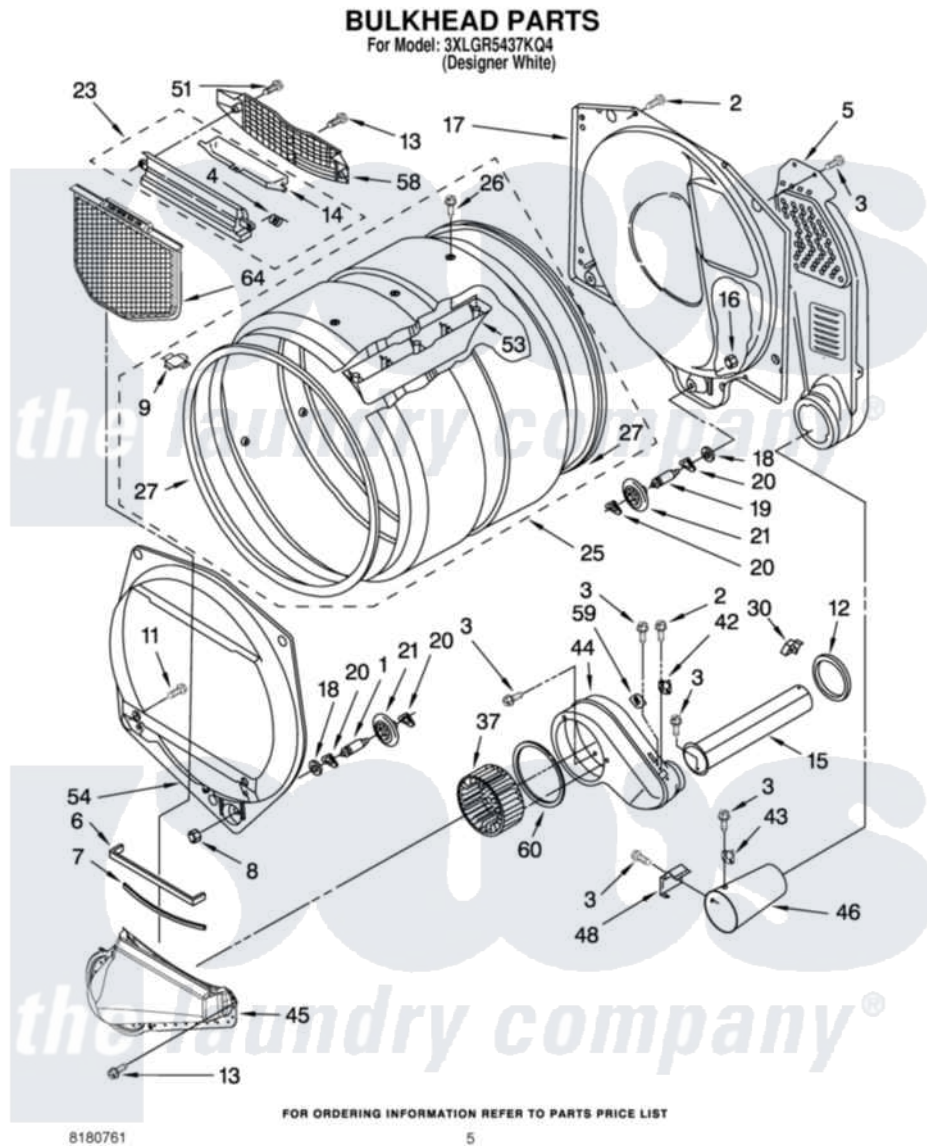

# Whirlpool 3XLGR5437KQ4 03 - BULKHEAD PARTS

Whirlpool [Residential Whirlpool 3XLGR5437KQ4 Dryer Parts](#) Parts Diagram 03 - BULKHEAD PARTS  
Click on the part number to view part

Item	Original Part Number	Replaced By	Status	Part Description
1	3399508	<a href="#">W10359271</a>		Shaft, Drum Roller Threads
2	3390647	<a href="#">488729</a>		Screw
3	<a href="#">90767</a>			Screw, 8A X 3/8 HeX Washer Head Tapping
4	<a href="#">3394986</a>			Spring, Lint Screen Door
5	<a href="#">3394346</a>			Air Duct Assembly
6	<a href="#">697813</a>			Seal, Outlet Housing
7	697814	<a href="#">697813</a>		Seal, Outlet Housing
8	<a href="#">3359452</a>			Nut, Lock
9	<a href="#">8066086</a>			Plug, Drum Hole
11	487909	<a href="#">488729</a>		Screw
12	<a href="#">696302</a>			Shield, Exhaust
13	<a href="#">3387230</a>			Screw, 10-16 X 13/16
14	3394984	<a href="#">8563758</a>		Door, Lint Screen
15	8318486	<a href="#">279936</a>		Kit-Exhst
16	<a href="#">3387709</a>			Nut, 3/8-16
17	<a href="#">3387809</a>			Bulkhead, Rear