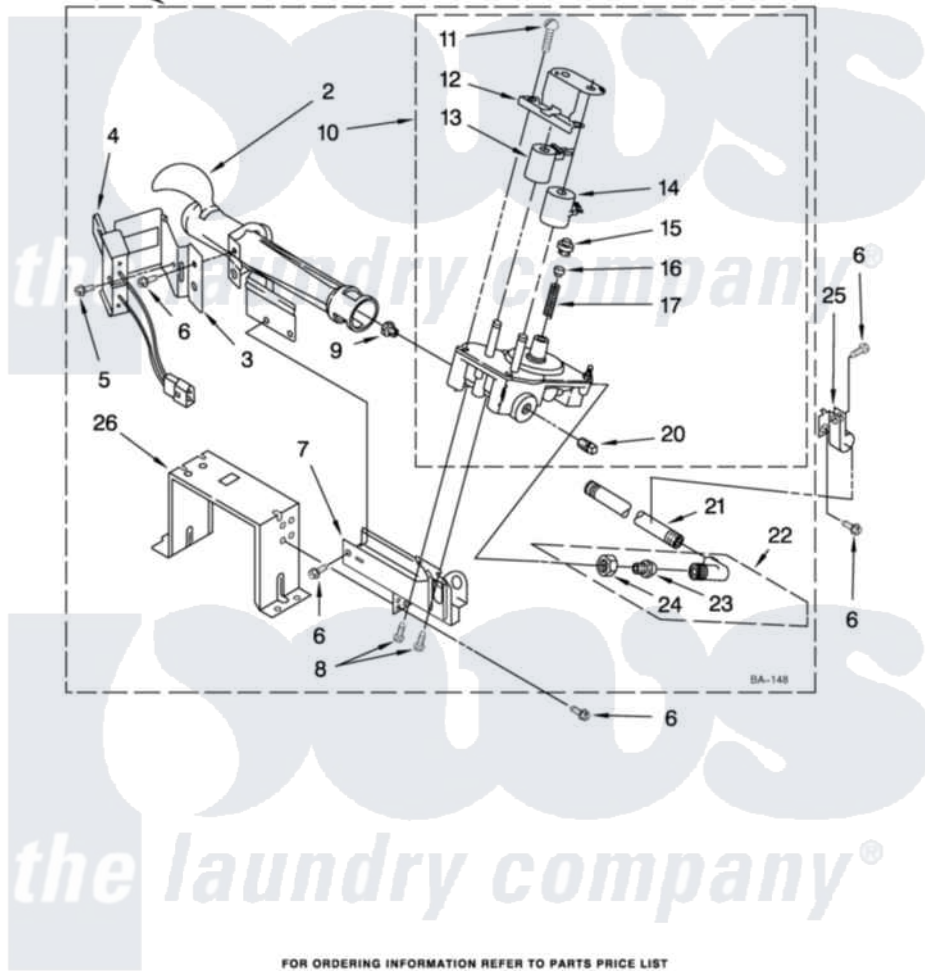

Whirlpool 3XLGR5437KQ4 04 - BURNER ASSEMBLY - OPTIONAL PARTS

3402853 BURNER ASSEMBLY

For Model: 3XLGR5437KQ4
(Designer White)

1 USE WITH TYPE 1 - NATURAL, TYPE 2 - MIXED, TYPE 3 - MANUFACTURED
AND TYPE 4 - LIQUEFIED PROPANE AND BUTANE GASES

FOR ORDERING INFORMATION REFER TO PARTS PRICE LIST

8180761

7

Whirlpool [Residential Whirlpool 3XLGR5437KQ4 Dryer Parts](#) Parts Diagram 04 - BURNER ASSEMBLY - OPTIONAL PARTS

[Click on the part number to view part](#)

| Item | Original Part Number | Replaced By | Status | Part Description |
|------|-------------------------|------------------------|---------------|------------------------------------|
| 1 | 3402853 | | | Burner Assembly 50 Hz |
| 2 | 688617 | 693140 | | Burner |
| 3 | 694298 | | | Bracket, Ignitor |
| 4 | 686590 | 279311 | | Ignitor |
| 5 | 3393909 | | | Screw, 8-32 X 7/8 |
| 6 | 3351614 | | | Screw, Gearcase Cover Mounting |
| 7 | 3389871 | | Not Available | Base, Burner |
| 8 | 3387057 | | | Screw, 10-16 X 1/2 Orifice, Burner |
| 9 | 234660 | | | Orifice, Burner Type 1 |
| " | 299372 | | Not Available | Orifice, Burner (Butane) |
| 10 | 8281918 | | | Valve, Gas 60 Hz |
| 11 | 694421 | | | Screw, Bracket Mounting |
| 12 | 694538 | | | Bracket, Shunt |
| 13 | 695297 | 307930 | | Coil, Secondary |