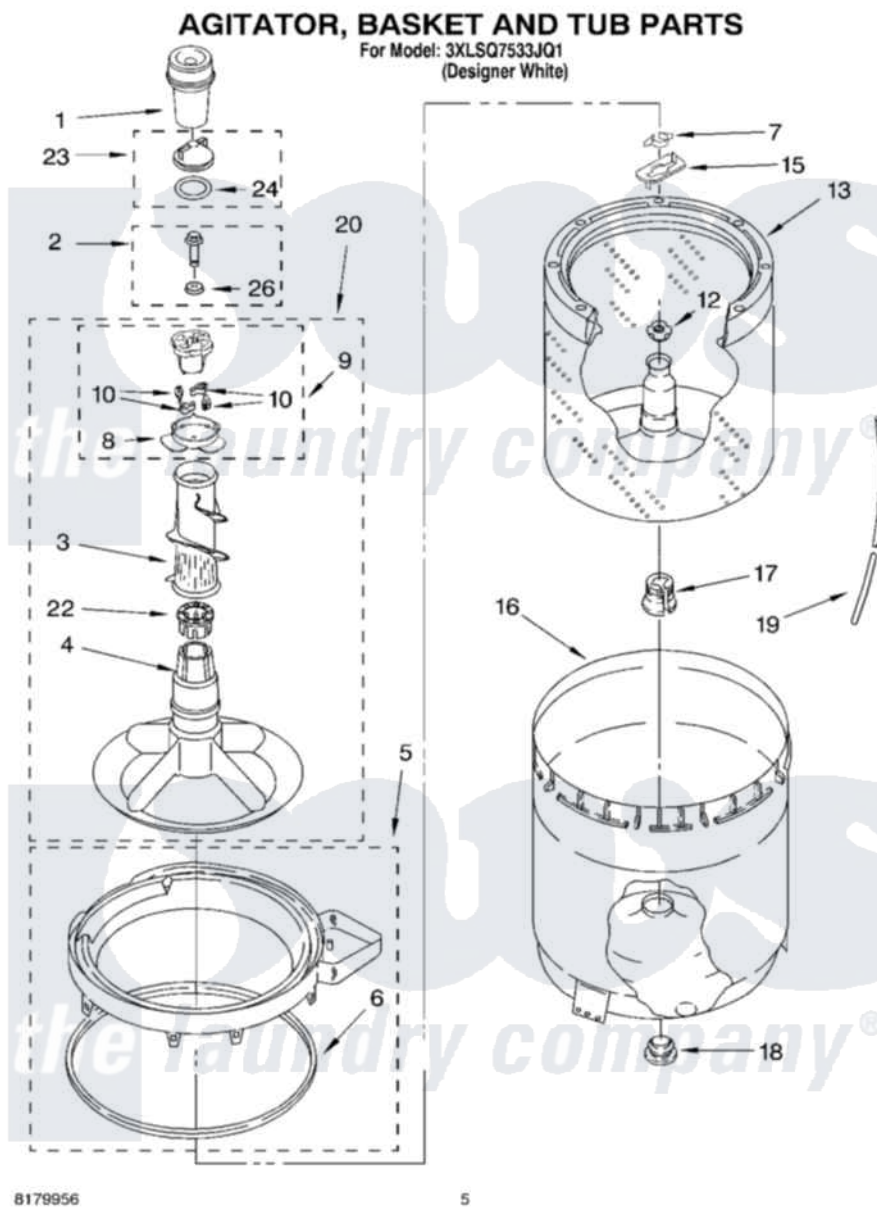

# Whirlpool 3XLSQ7533JQ1 03 - AGITATOR, BASKET AND TUB PARTS

Whirlpool Residential Whirlpool 3XLSQ7533JQ1 Washer Parts Parts Diagram 03 - AGITATOR, BASKET AND TUB PARTS

[Click on the part number to view part](#)

Item	Original Part Number	Replaced By	Status	Part Description
1	<a href="#">63580</a>			Dispenser, Fabric Softener
2	<a href="#">358237</a>			Screw And Washer
3	<a href="#">3363003</a>			Mover, Clothes
4	<a href="#">3951632</a>			Agitator
5	<a href="#">8316263</a>			Tub Ring And Gasket
6	3359585	<a href="#">3976308</a>		Gasket, Tub Ring
7	<a href="#">3354845</a>			Clip, Agitator
8	<a href="#">3952374</a>			Bearing, Driven Cam
9	3951682	<a href="#">285809</a>		Cam-Agitator
10	3366877	<a href="#">80040</a>		Dog-Agitator
12	<a href="#">21366</a>			Nut, Spanner
13	3951989	<a href="#">W10389329</a>		Clothes Container, Assembly
15	3355921	<a href="#">8543666</a>		Washer, Agitator
16	<a href="#">63849</a>			Strain Relief, Power Cord
17	<a href="#">389140</a>			Tub Block, Basket Drive
18	<a href="#">383727</a>			Gasket, Centerpod

19	3347780	<a href="#">353244</a>	Hose, Pressure Switch
20	<a href="#">3951744</a>		Agitator Assembly
22	<a href="#">3951608</a>		Spacer, Thrust
23	3354733	<a href="#">W10074580</a>	Cap, Barrier
24	3348855	<a href="#">W10072840</a>	Fabric Softener
26	<a href="#">3949550</a>		Washer