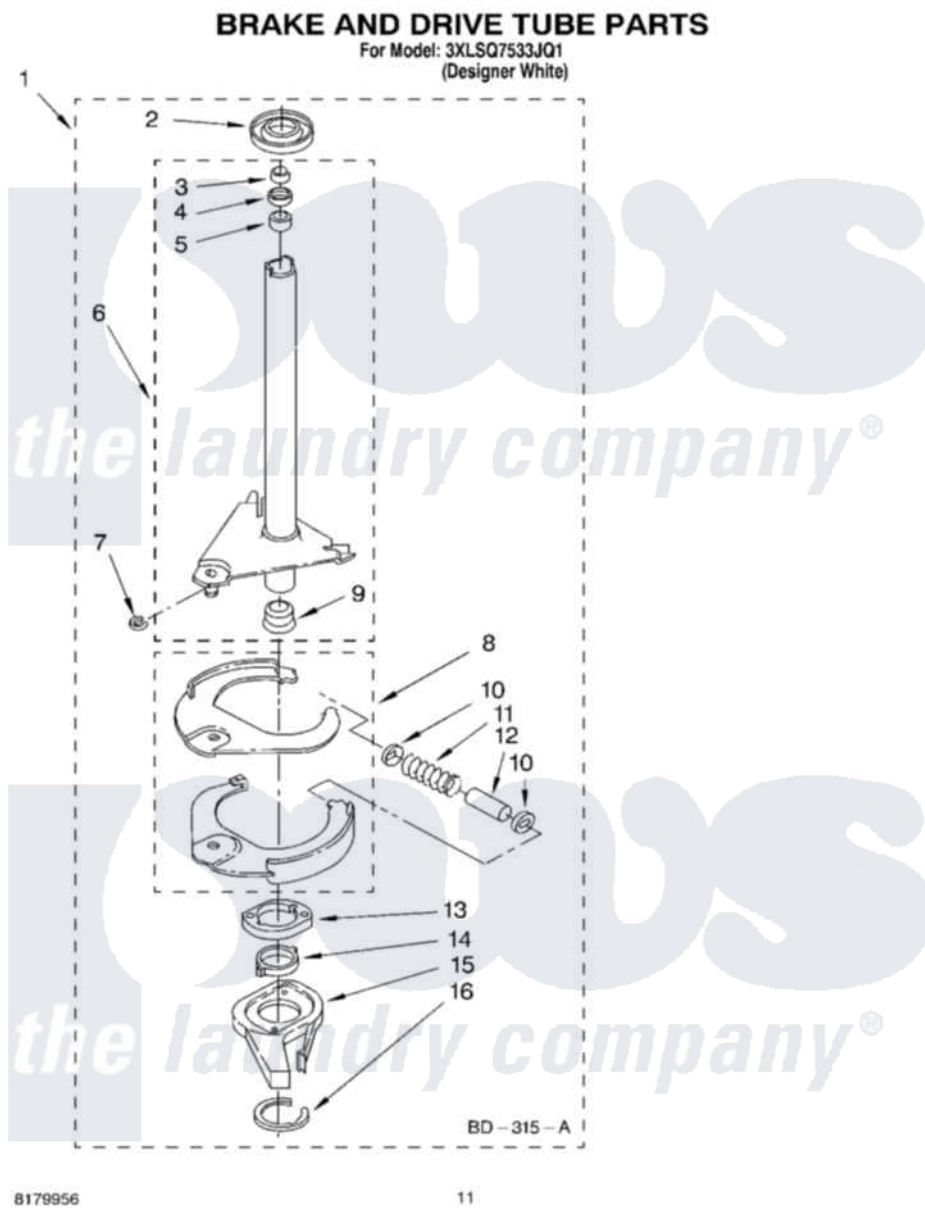

Whirlpool 3XLSQ7533JQ1 07 - BRAKE AND DRIVE TUBE PARTS

8179956

11

Whirlpool Residential Whirlpool 3XLSQ7533JQ1 Washer Parts Parts Diagram 07 - BRAKE AND DRIVE TUBE PARTS
Click on the part number to view part

Item	Original Part Number	Replaced By	Status	Part Description
1	388952	285792		Basketdrive
2	62658			Ring, Thrust
3	91939			Seal, Shaft
4	356427			Seal, Spin Pinion
5	356937			Spacer, Drive Tube
6	64027	64208		Tube-Spin
7	64035	W10083190		Ring, Retaining
8	64232	285438		Shoe-Brake
9	62703	8546462		"T" Bearing, Spin Tube
10	62648	285658		Sleeve
11	387806		Not Available	Spring, Brake
12	62909	285658		Sleeve
13	63023	8546461		Cam, Brake Release
14	63022			Sleeve, Cam
15	64194	285790		Lining
16	90368	W10083200		Ring, Retaining

" N/A

Not Available

FOLLOWING PARTS NOT
ILLUSTRATED

" [285208](#)

Lubricant