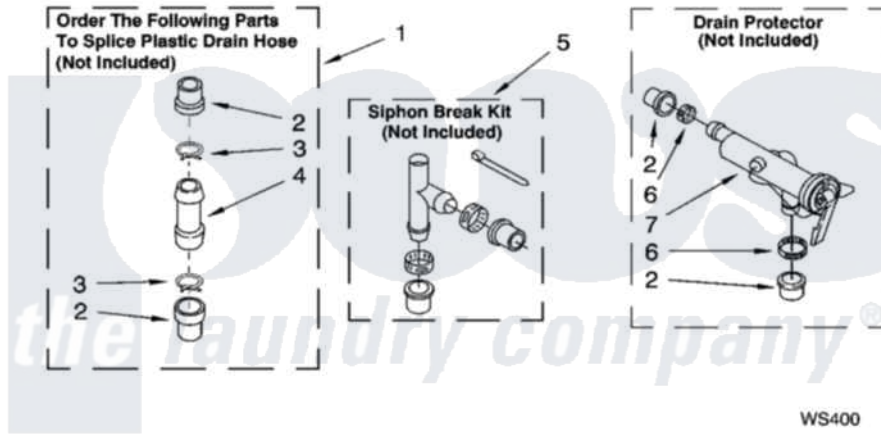

WATER SYSTEM PARTS

For Model: 3XLSQ7533JQ2
(Designer White)

WS400

8160179

13

Whirlpool [Residential Whirlpool 3XLSQ7533JQ2 Washer Parts](#) Parts Diagram 09 - WATER SYSTEM PARTS
Click on the part number to view part

Item	Original Part Number	Replaced By	Status	Part Description
1	285442			Water System Parts
2	285321			Water System Parts
3	370447	285655		Clamp, Hose
4	16272			Connector, Straight
5	285320			Water System Parts
6	65349	285655		Clamp, Hose
7	367031			Water System Parts