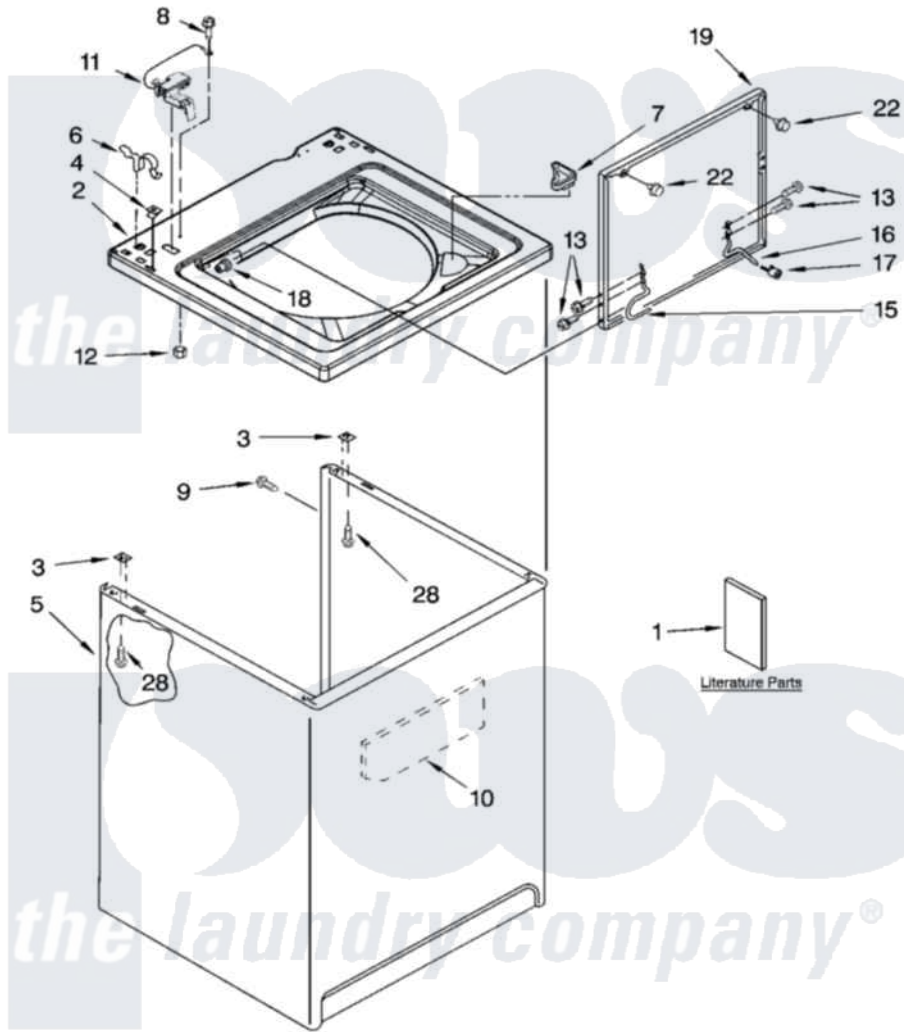

Whirlpool 3XLSQ7533JQ3 01 - TOP AND CABINET PARTS

TOP AND CABINET PARTS

For Model: 3XLSQ7533JQ3
(Designer White)

AUTOMATIC
WASHER

8-05 Litho in U.S.A. (awm)

1

Part No. 6180729

Whirlpool [Residential Whirlpool 3XLSQ7533JQ3 Washer Parts](#) Parts Diagram 01 - TOP AND CABINET PARTS

[Click on the part number to view part](#)

Item	Original Part Number	Replaced By	Status	Part Description
1	8318353		Not Available	Installation Instructions
"	8316483		Not Available	Use & Care Guide
"	3954742		Not Available	Wiring Diagram
2	8318064			Top
3	62750			Spacer, Cabinet To Top (4)
4	357213			Nut, Push-In
5	63424			Cabinet
6	62780			Clip, Top And Cabinet And Rear Panel
7	3362952			Dispenser, Bleach
8	3351614			Screw, Gearcase Cover Mounting
9	3357011	308685		Side Trim)
10	3976348			Absorber, Sound
11	8318084			Switch, Lid
12	8533959	680762		Nut
13	3351355	W10119828		Screw, Lid Hinge Mounting

15	8318088	Hinge, Lid
16	54583	Hinge, Lid
17	19119	Bumper, Lid Hinge
18	21258	Bearing, Lid Hinge
19	8541743	3957510 Lid
22	9724509	Bumper, Lid
28	3390631	Screw, 10-16 X 3/8