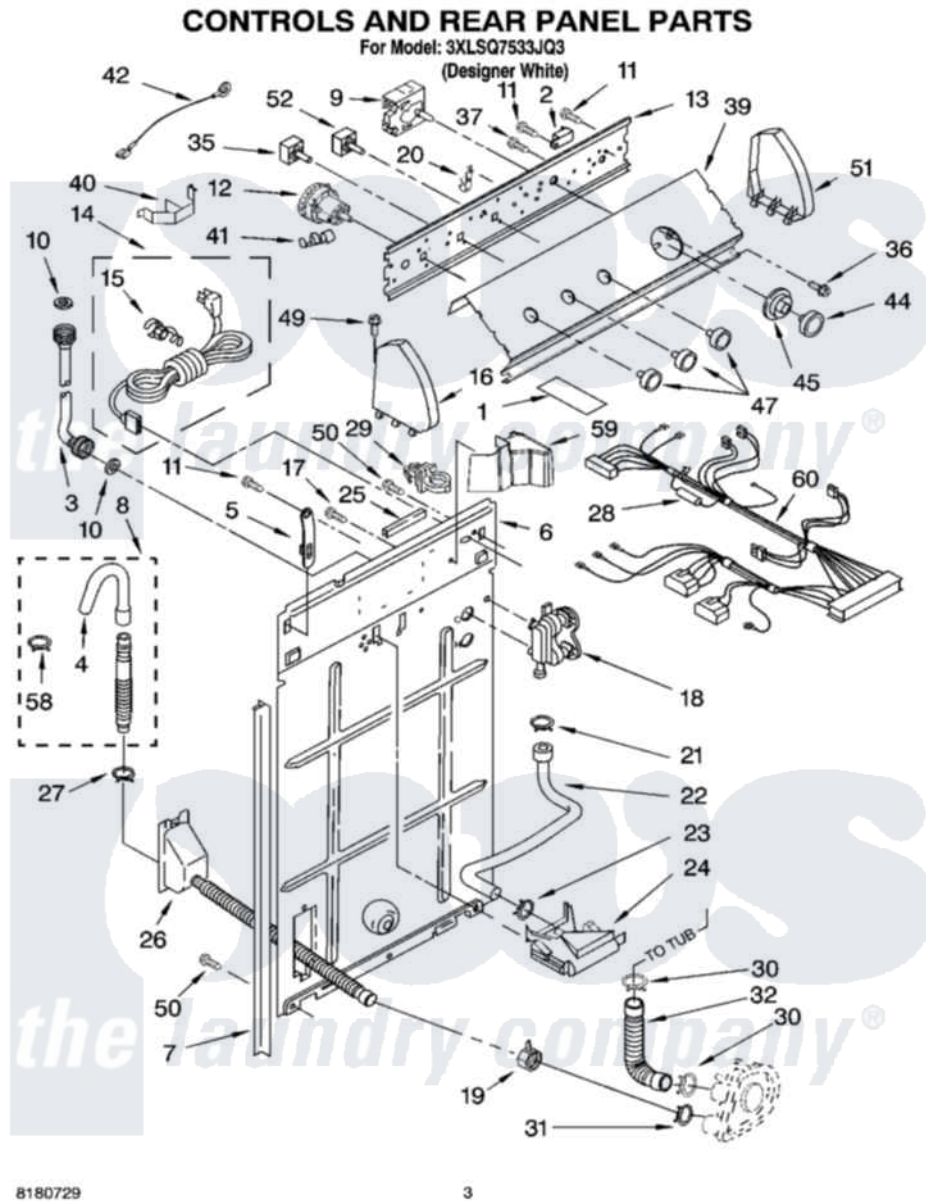

Whirlpool 3XLSQ7533JQ3 02 - CONTROLS AND REAR PANEL PARTS

Whirlpool [Residential Whirlpool 3XLSQ7533JQ3 Washer Parts](#) Parts Diagram 02 - CONTROLS AND REAR PANEL PARTS

[Click on the part number to view part](#)

Item	Original Part Number	Replaced By	Status	Part Description
1	3950829	3976286		Shield, Capacitor
2	3952439			Buzzer, Mini
3	3949382			Hose, Water Inlet
"	3949383			Hose, Water Inlet
4	3357027			Nozzle, Hose Drain
5	8568314			Strap, Console
6	8318405			Panel, Rear
7	62747			Pad, Rear Panel
8	3951609	285664		Hose
"	661577	285666		Hose
"	3357090	285702		Hose
9	3954730			Timer, Control
10	3976300	16123		Washer Inlet-Hose Miscellaneous Parts Must be Ordered Separately.
11	90767			Screw, 8A X 3/8 HeX Washer Head Tapping

12	3366848	W10339229	Switch-WL
13	3948608		Bracket, Control
14	8316045		Cord, Power
15	3949468	285777	Relief-Str
16	8271369	279962	Endcap
17	3351614		Screw, Gearcase Cover Mounting
18	3360397		Valve, Water Mixing
19	3976395		Restraint, Hose
20	8317975		Restraint, Harness
21	301958	596669	Clamp, Manifold
22	8541607	3357328	Hose, Vacuum Break
23	370450	596669	Clamp, Manifold
24	387606	3360977	Break-Vac
25	303294	3367669	Protector, Edge
26	8317940	W10358149	Drain Hose Assembly
27	356138		Clamp, Hose
28	W10111181		Fuse
29	2219077		Clip, Pressure Switch Hose
30	3363366	616099	Clamp
31	8317496	285655	Clamp, Hose
32	3951449	285871	Hose
35	661612	W10168256	Switch, Water Temperature
36	3400818		Screw, Timer Mounting
37	3179795		Screw, Ground
39	8318780		Panel, Console
40	8055003		Clip, Harness And Pressure Switch
41	357572	W10113937	Clip, Grounding
42	3398893	3395559	Wire
44	8271345	3957824	Knob, Timer
45	8271351	3957849	Dial, Timer
47	8271339	3957799	Knob, Control
49	388326		Screw, 8-18 X 1.25
50	62863	3390631	Screw, 10-16 X 3/8
51	8271363	279962	Endcap
52	3949180	W10168257	Switch, Rotary
58	3366913	3357331	Clamp, Drain
59	8314879		Shield, Inlet Valve
60	3956871		Harness, Wiring