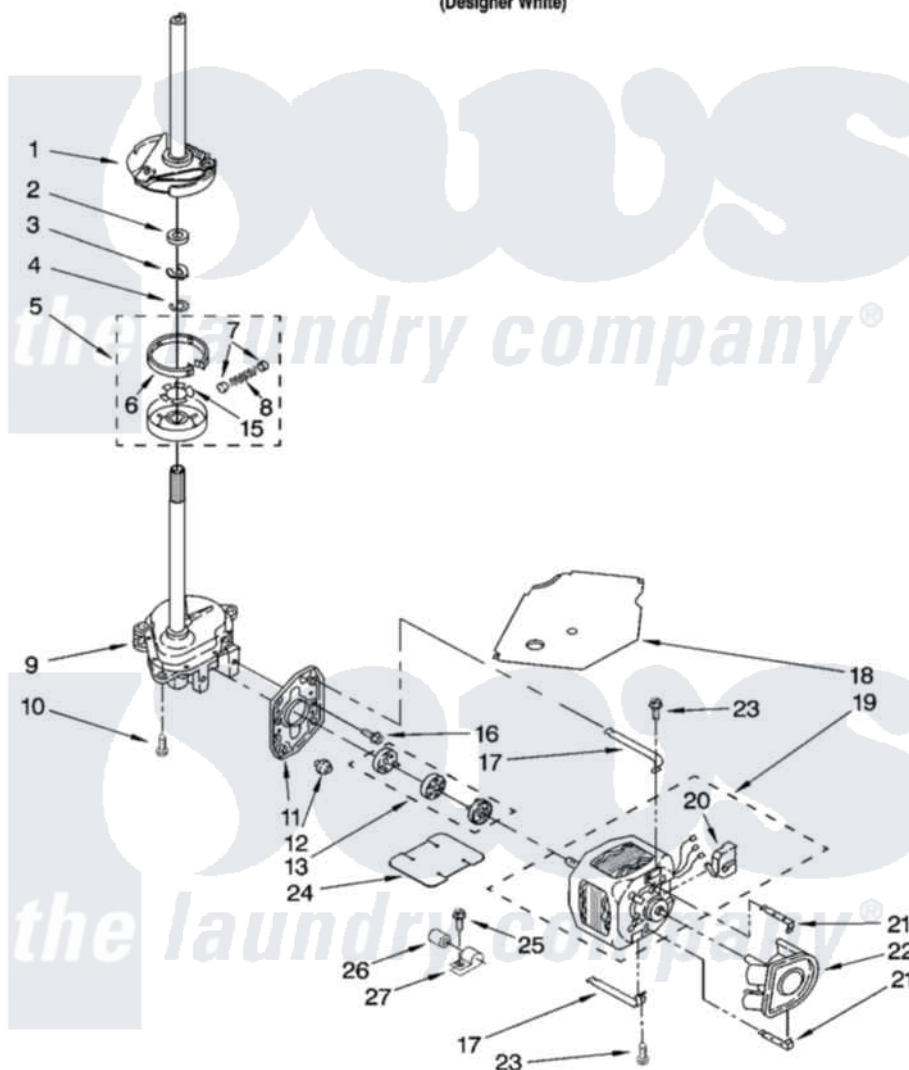

# Whirlpool 3XLSQ7533JQ3 04 - BRAKE, CLUTCH, GEARCASE, MOTOR AND PUMP PARTS

## BRAKE, CLUTCH, GEARCASE, MOTOR AND PUMP PARTS

For Model: 3XLSQ7533JQ3  
(Designer White)

8180729

7

Whirlpool [Residential Whirlpool 3XLSQ7533JQ3 Washer Parts](#) Parts Diagram 04 - BRAKE, CLUTCH, GEARCASE, MOTOR AND PUMP PARTS  
Click on the part number to view part

Item	Original Part Number	Replaced By	Status	Part Description
1	388952	<a href="#">285792</a>		Basketdrive
2	<a href="#">63292</a>			Washer, Spin Tube Thrust
3	62697	<a href="#">W10080230</a>		Ring, Spin Tube Support
4	63283	<a href="#">285353</a>		Ring
5	3951311	<a href="#">285785</a>		Clutch
6	3951308	<a href="#">285790</a>		Lining
7	<a href="#">62646</a>			Cap, Clutch Spring
8	<a href="#">3946792</a>			Spring And Damper Assembly
9	3949118	<a href="#">3363395</a>		Gearcase
10	3357334	<a href="#">3400516</a>		Screw Anti-Rattle
11	<a href="#">62611</a>			Plate, Motor Mount To Gearcase
12	<a href="#">62691</a>			Grommet, Motor
13	285753	<a href="#">285753A</a>		Coupling
15	<a href="#">3355454</a>			Clip, Main Drive

16	<a href="#">3400516</a>		Screw Anti-Rattle
17	3349637	<a href="#">W10086010</a>	Retainer, Motor
18	<a href="#">3362089</a>		Shield, Tub To Motor
19	<a href="#">3950297</a>		Motor, Main Drive
20	<a href="#">8529896</a>		Switch, Main Drive Motor
21	<a href="#">8546127</a>		Retainer, Pump
22	<a href="#">3363394</a>		Pump
23	3387485	<a href="#">273556</a>	Screw, 10-16 X 5/8
24	<a href="#">8316060</a>		Shield, Tub To Motor
25	62863	<a href="#">3390631</a>	Screw, 10-16 X 3/8
26	8572719	<a href="#">482156</a>	Capacitor
27	<a href="#">3949496</a>		Clamp, Capacitor