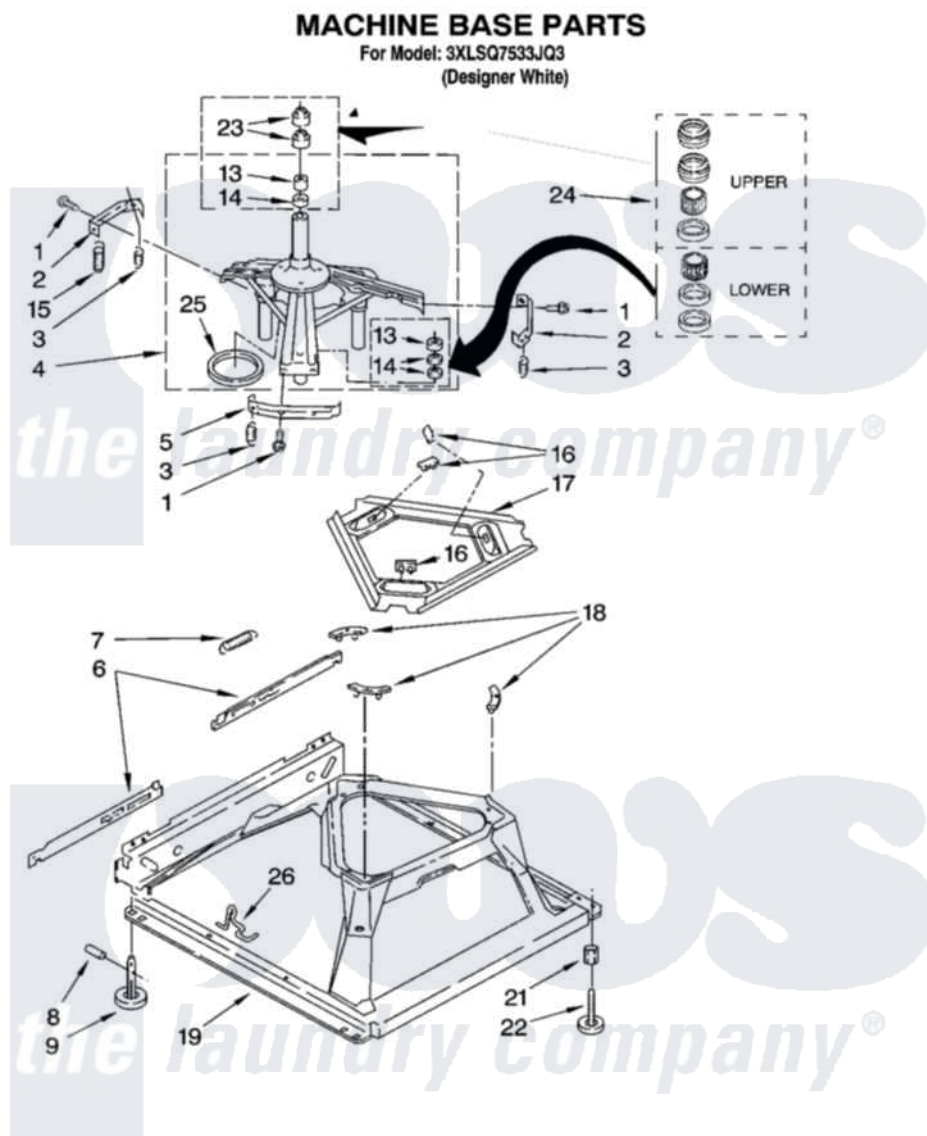

Whirlpool 3XLSQ7533JQ3 05 - MACHINE BASE PARTS

8

8180729

Whirlpool [Residential Whirlpool 3XLSQ7533JQ3 Washer Parts](#) Parts Diagram 05 - MACHINE BASE PARTS
Click on the part number to view part

Item	Original Part Number	Replaced By	Status	Part Description
1	3400076			Screw, Bracket Mounting
2	64067			Bracket, Spring Outer
3	63907			Spring, Suspension
4	8575214	280184		Support
5	64065			Bracket, Spring Outer
6	63466			Link, Leveling Mechanism
7	62597	8316845		Spring
8	62837			Pin, Knurled
9	62596	285244		Feet-Leveling
13	3347047	8546455		Bearing, Centerpost
14	357409	359449		Seal, Agitator Shaft
15	388492	W10250667		Spring, Counterweight
16	62568	285219		Pad
17	3946509			Plate, Suspension
18	3363660	285744		Pad
19	3946512	285771		Base

21	3359452		Nut, Lock
22	389102	W10001130	Foot, Leveling
23	356934	8577376	Seal, Centerpost
24	285203		Centerpost Bearing Kit
25	63134		Ring, Sound Deadening
26	63806	W10145155	Retainer, Suspension Spring