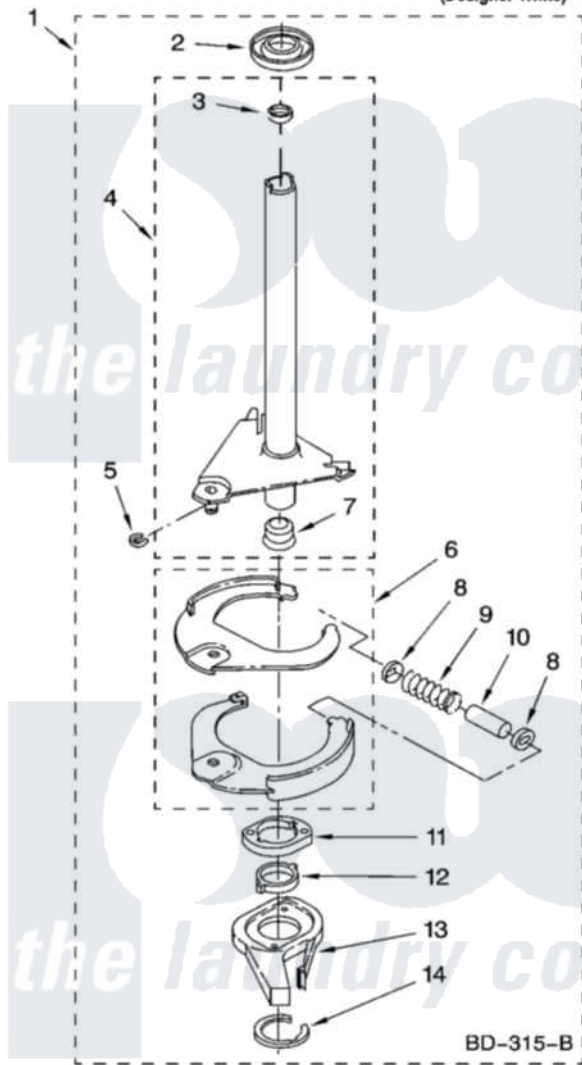

Whirlpool 3XLSQ7533JQ3 07 - BRAKE AND DRIVE TUBE PARTS

BRAKE AND DRIVE TUBE PARTS

For Model: 3XLSQ7533JQ3
(Designer White)

8180729

11

Whirlpool Residential Whirlpool 3XLSQ7533JQ3 Washer Parts Parts Diagram 07 - BRAKE AND DRIVE TUBE PARTS

[Click on the part number to view part](#)

Item	Original Part Number	Replaced By	Status	Part Description
1	388952	285792		Basketdrive
2	62658			Ring, Thrust
3	356427			Seal, Spin Pinion
4	64027	64208		Tube-Spin
5	64035	W10083190		Ring, Retaining
6	64232	285438		Shoe-Brake
7	62703	8546462		"T" Bearing, Spin Tube
8	3353956	285658		Sleeve
9	387806		Not Available	Spring, Brake
10	3355360	285658		Sleeve
11	661516	8546461		Cam, Brake Release
12	63022			Sleeve, Cam
13	64194	285790		Lining
14	90368	W10083200		Ring, Retaining
"	BLANK		Not Available	Following Parts Not Illustrated
"	285208			Lubricant