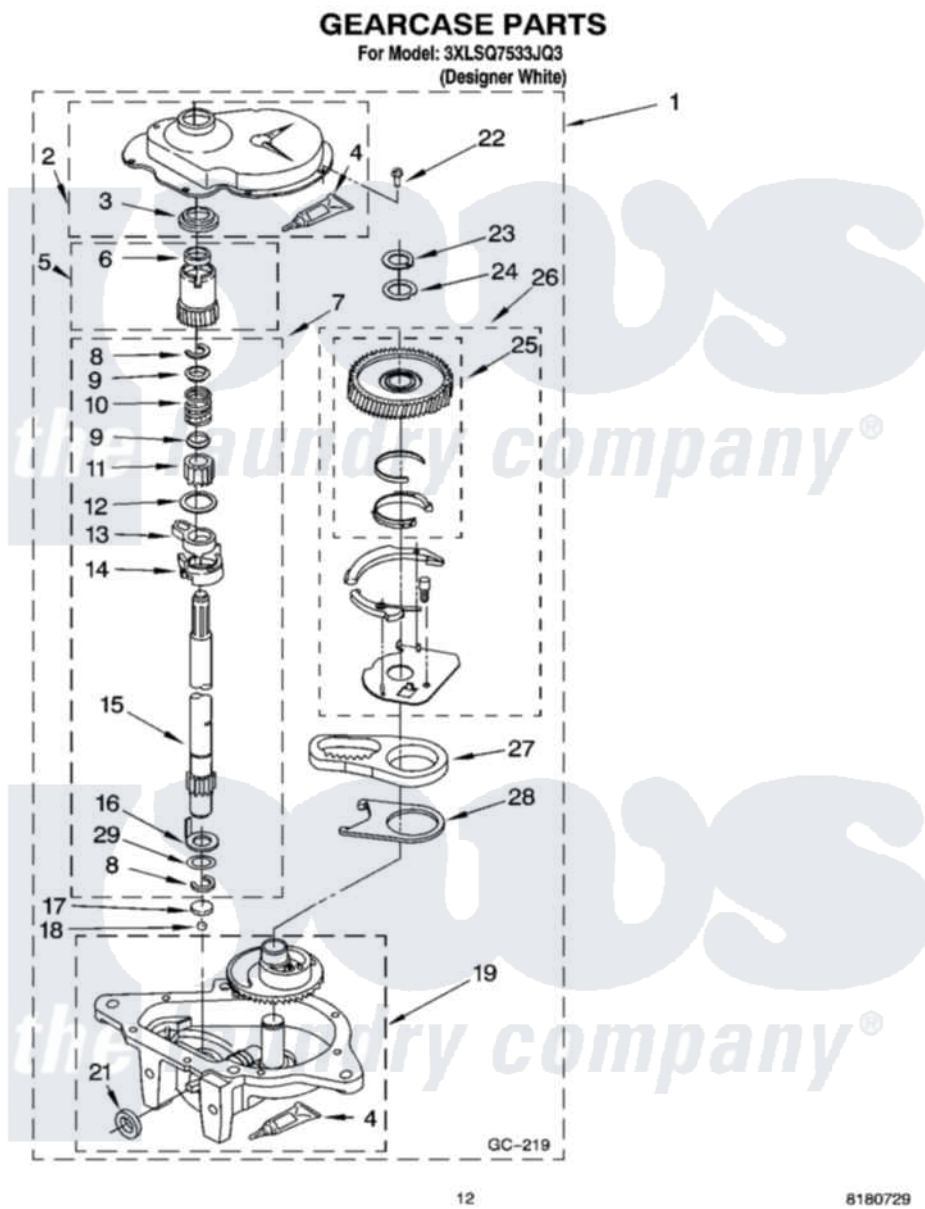

# Whirlpool 3XLSQ7533JQ3 08 - GEARCASE PARTS

12

8180729

Whirlpool Residential Whirlpool 3XLSQ7533JQ3 Washer Parts Parts Diagram 08 - GEARCASE PARTS  
Click on the part number to view part

Item	Original Part Number	Replaced By	Status	Part Description
1	3949118	<a href="#">3363395</a>		Gearcase
2	<a href="#">285202</a>			Cover, Gearcase
3	<a href="#">3349985</a>			Seal, Gearcase Cover
4	<a href="#">285195</a>			Sealer Sealer, Gasket
5	63320	<a href="#">285362</a>		Gear and Pinion
6	<a href="#">356427</a>			Seal, Spin Pinion
7	<a href="#">389387</a>			Shaft, Agitator
8	90369		Not Available	Ring, Retaining (2)
9	<a href="#">62677</a>			Retainer, Spring
10	<a href="#">62676</a>			Spring, Agitator
11	63273	<a href="#">285509</a>		Shaft, Agitator
12	<a href="#">62619</a>			Washer, Agitator Gear
13	62580	<a href="#">285206</a>		Cam-Agitator
14	62581	<a href="#">285206</a>		Cam-Agitator
15	<a href="#">285509</a>			Shaft, Agitator
16	<a href="#">62618</a>			Washer, Cam Thrust

17	16018	<a href="#">285205</a>	Bearing
18	85529	<a href="#">285205</a>	Bearing
19	3366851	<a href="#">3363395</a>	Gearcase
21	<a href="#">285352</a>		Seal Kit, Thrust Plug
22	<a href="#">3351614</a>		Screw, Gearcase Cover Mounting
23	3362552	<a href="#">285765</a>	Ring-Retr
24	285735	<a href="#">285766</a>	Washer Kit, Thrust
25	3348567	<a href="#">W102333584</a>	Gear-Spin
26	<a href="#">285595</a>		Neutral Assembly
27	3349296	<a href="#">8546456</a>	Rack, Connecting
28	<a href="#">62621</a>		Actuator, Shift
29	<a href="#">388815</a>		Washer, Intermediate 1 3976263 Miscellaneous Parts Bag 2 3976300 Washer, Inlet Hose 3 3366913 Clamp, Hose
"	BLANK	Not Available	GC-219