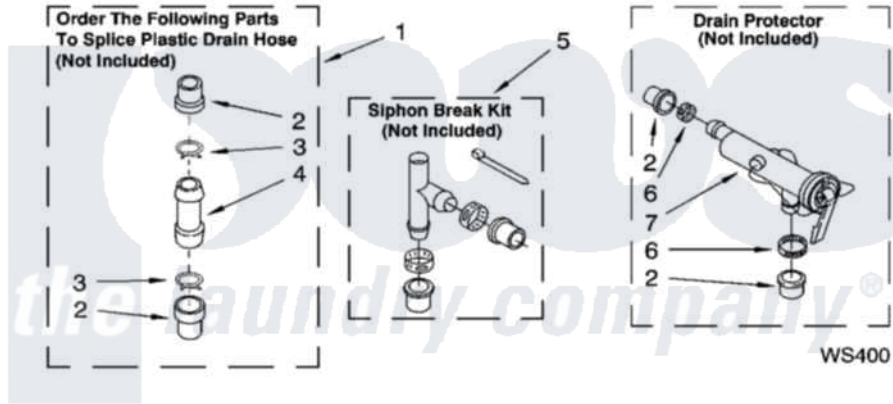

WATER SYSTEM PARTS

For Model: 3XLSQ7533JQ3
(Designer White)

8180729

13

Whirlpool [Residential Whirlpool 3XLSQ7533JQ3 Washer Parts](#) Parts Diagram 09 - WATER SYSTEM PARTS
Click on the part number to view part

Item	Original Part Number	Replaced By	Status	Part Description
1	285442			Water System Parts
2	285321			Water System Parts
3	370447	285655		Clamp, Hose
4	16272			Connector, Straight
5	285320			Water System Parts
6	65349	285655		Clamp, Hose
7	367031			Water System Parts