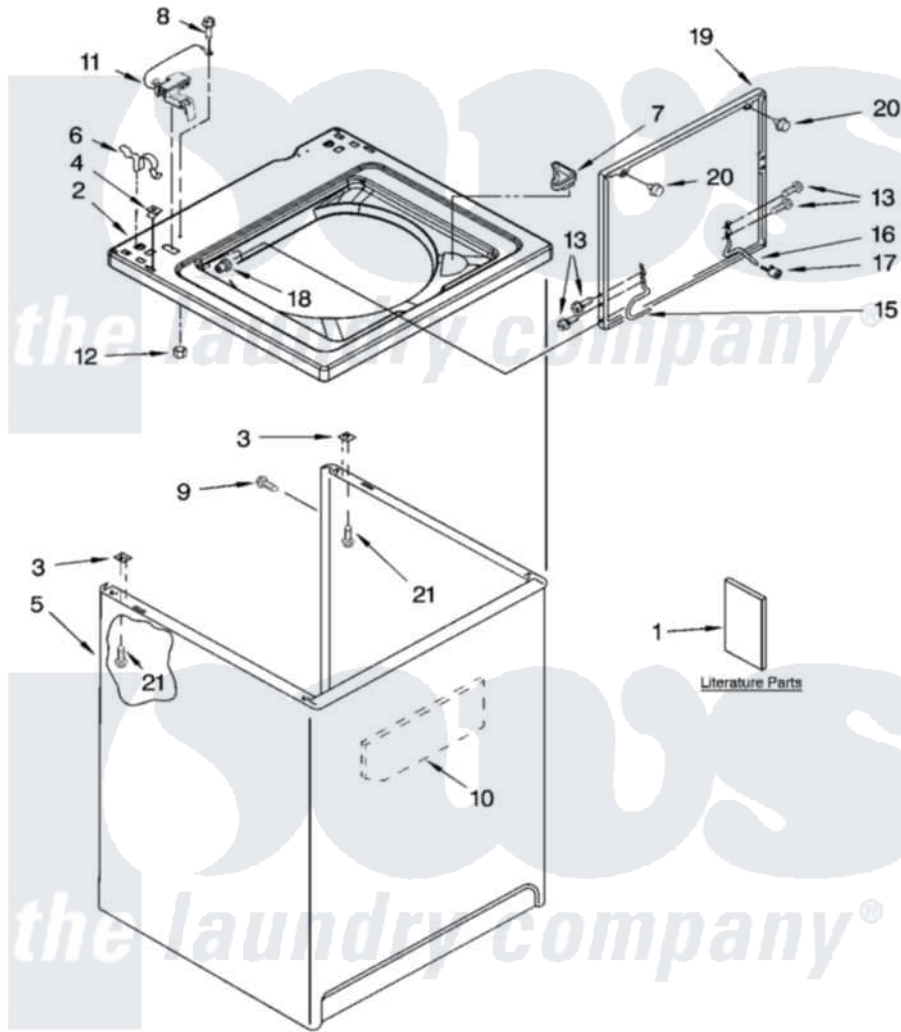

# Whirlpool 3XLSQ7533JQ4 01 - TOP AND CABINET PARTS

## TOP AND CABINET PARTS

For Model: 3XLSQ7533JQ4  
(Designer White)

AUTOMATIC  
WASHER

12-05 Litho in U.S.A. (drd)

1

Part No. 8180804

Whirlpool Residential Whirlpool 3XLSQ7533JQ4 Washer Parts Parts Diagram 01 - TOP AND CABINET PARTS

[Click on the part number to view part](#)

Item	Original Part Number	Replaced By	Status	Part Description
1	8318353		Not Available	Installation Instructions
"	8316483		Not Available	Use & Care Guide
"	3954742		Not Available	Wiring Diagram
2	<a href="#">8318064</a>			Top
3	62750			Spacer, Cabinet To Top (4)
4	<a href="#">357213</a>			Nut, Push-In
5	<a href="#">63424</a>			Cabinet
6	<a href="#">62780</a>			Clip, Top And Cabinet And Rear Panel
7	<a href="#">3362952</a>			Dispenser, Bleach
8	<a href="#">3351614</a>			Screw, Gearcase Cover Mounting
9	3357011	<a href="#">308685</a>		Side Trim )
10	<a href="#">3976348</a>			Absorber, Sound
11	<a href="#">8318084</a>			Switch, Lid
12	8533959	<a href="#">680762</a>		Nut
13	3351355	<a href="#">W10119828</a>		Screw, Lid Hinge Mounting

15	<a href="#">8318088</a>	Hinge, Lid
16	<a href="#">54583</a>	Hinge, Lid
17	<a href="#">19119</a>	Bumper, Lid Hinge
18	<a href="#">21258</a>	Bearing, Lid Hinge
19	8541743	<a href="#">3957510</a> Lid
20	<a href="#">9724509</a>	Bumper, Lid
21	<a href="#">3390631</a>	Screw, 10-16 X 3/8