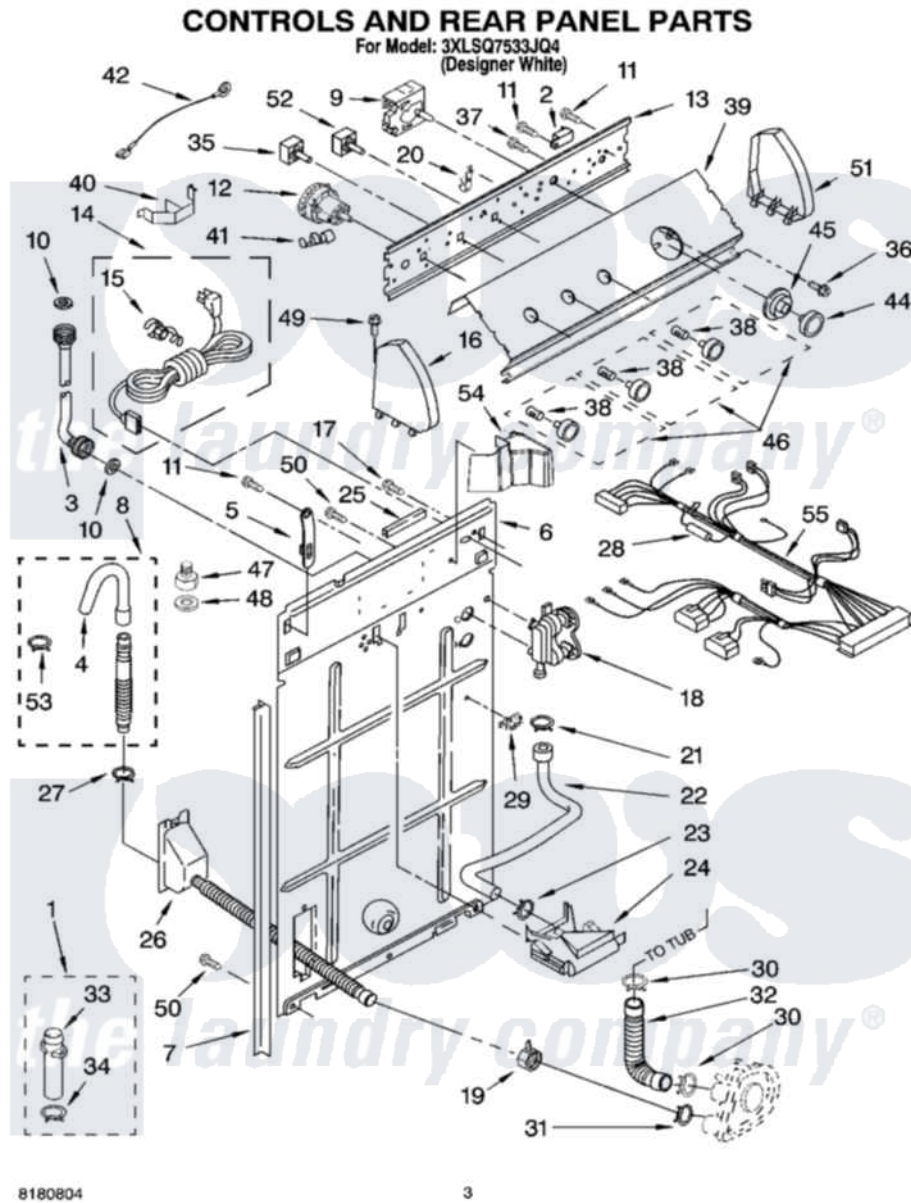

Whirlpool 3XLSQ7533JQ4 02 - CONTROLS AND REAR PANEL PARTS

Whirlpool [Residential Whirlpool 3XLSQ7533JQ4 Washer Parts](#) Parts Diagram 02 - CONTROLS AND REAR PANEL PARTS

[Click on the part number to view part](#)

Item	Original Part Number	Replaced By	Status	Part Description
1	285750		Not Available	(Kit-Adapter) (Includes. Item) (20. And 27.)
2	3952439			Buzzer, Mini
3	3949382			Hose, Water Inlet
"	3949383			Hose, Water Inlet
4	3357027			Nozzle, Hose Drain
5	8568314			Strap, Console
6	8318405			Panel, Rear
7	62747			Pad, Rear Panel
8	3951609	285664		Hose
"	661577	285666		Hose
"	3357090	285702		Hose
9	3954730			Timer, Control
10	3976300	16123		Washer Inlet-Hose Miscellaneous Parts Must be Ordered Separately.
11	00767			Screw, 8A X 3/8 HeX Washer