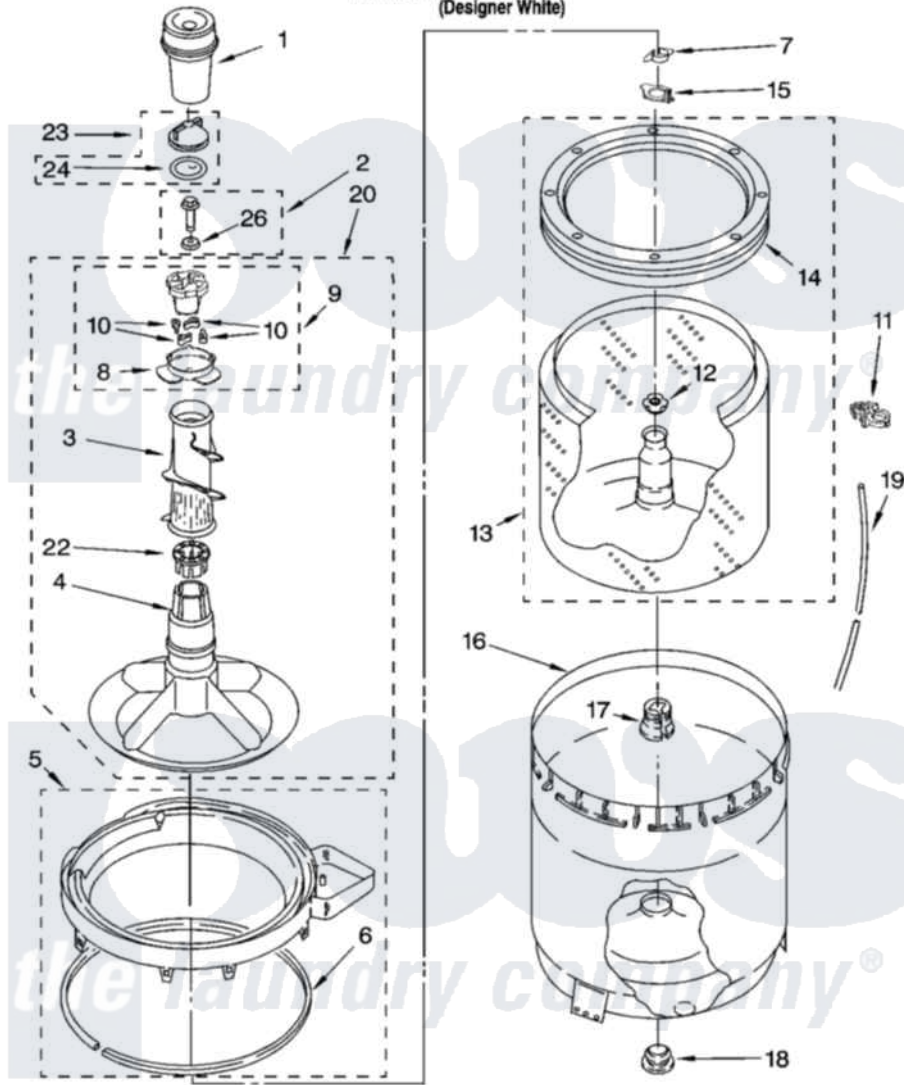

# Whirlpool 3XLSQ7533JQ4 03 - AGITATOR, BASKET AND TUB PARTS

## AGITATOR, BASKET AND TUB PARTS

For Model: 3XLSQ7533JQ4  
(Designer White)

8180804

5

Whirlpool Residential Whirlpool 3XLSQ7533JQ4 Washer Parts Parts Diagram 03 - AGITATOR, BASKET AND TUB PARTS

Click on the part number to view part

Item	Original Part Number	Replaced By	Status	Part Description
1	<a href="#">63580</a>			Dispenser, Fabric Softener
2	<a href="#">358237</a>			Screw And Washer
3	<a href="#">3363003</a>			Mover, Clothes
4	<a href="#">3951632</a>			Agitator
5	8528150	<a href="#">W10445870</a>		Ring-Tub
6	<a href="#">3976308</a>			Gasket, Tub Ring
7	<a href="#">3354845</a>			Clip, Agitator
8	<a href="#">3952374</a>			Bearing, Driven Cam
9	3951682	<a href="#">285809</a>		Cam-Agitator
10	3366877	<a href="#">80040</a>		Dog-Agitator
11	<a href="#">2219077</a>			Clip, Pressure Switch Hose
12	<a href="#">21366</a>			Nut, Spanner
13	8526017	<a href="#">W10389329</a>		Clothes Container, Assembly
14	8519788	<a href="#">387240</a>		Ring, Balance
15	<a href="#">8543666</a>			Washer, Agitator
16	<a href="#">63849</a>			Strain Relief, Power Cord

17	<a href="#">389140</a>		Tub Block, Basket Drive
18	<a href="#">383727</a>		Gasket, Centerpodt
19	3347780	<a href="#">353244</a>	Hose, Pressure Switch
20	<a href="#">3951744</a>		Agitator Assembly
22	<a href="#">3951608</a>		Spacer, Thrust
23	3354733	<a href="#">W10074580</a>	Cap, Barrier
24	3348855	<a href="#">W10072840</a>	Fabric Softener
26	<a href="#">3949550</a>		Washer