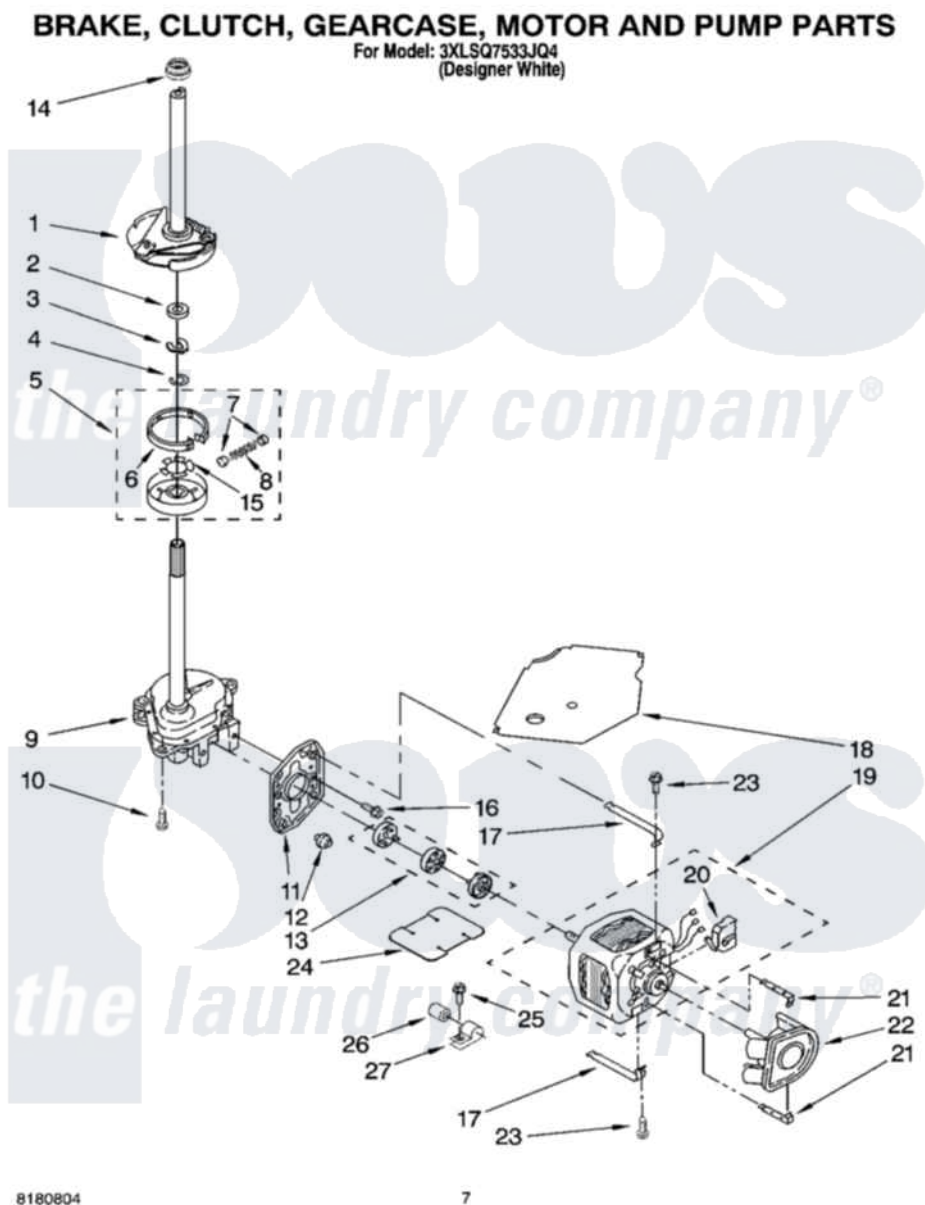

Whirlpool 3XLSQ7533JQ4 04 - BRAKE, CLUTCH, GEARCASE, MOTOR AND PUMP PARTS

Whirlpool [Residential Whirlpool 3XLSQ7533JQ4 Washer Parts](#) Parts Diagram 04 - BRAKE, CLUTCH, GEARCASE, MOTOR AND PUMP PARTS
Click on the part number to view part

Item	Original Part Number	Replaced By	Status	Part Description
1	388952	285792		Basketdrive
2	63292			Washer, Spin Tube Thrust
3	62697	W10080230		Ring, Spin Tube Support
4	63283	285353		Ring
5	3951311	285785		Clutch
6	3951308	285790		Lining
7	62646			Cap, Clutch Spring
8	3946792			Spring And Damper Assembly
9	3949118	3363395		Gearcase
10	3357334	3400516		Screw Anti-Rattle
11	62611			Plate, Motor Mount To Gearcase
12	62691			Grommet, Motor
13	285753	285753A		Coupling
14	8577374			Seal, Centerpost

15	3355454		Clip, Main Drive
16	3400516		Screw Anti-Rattle
17	3349637	W10086010	Retainer, Motor
18	3362089		Shield, Tub To Motor
19	3950297		Motor, Main Drive
20	8529896		Switch, Main Drive Motor
21	8546127		Retainer, Pump
22	3363394		Pump
23	3387485	273556	Screw, 10-16 X 5/8
24	8316060		Shield, Tub To Motor
25	62863	3390631	Screw, 10-16 X 3/8
26	8572719	482156	Capacitor
27	3949496		Clamp, Capacitor