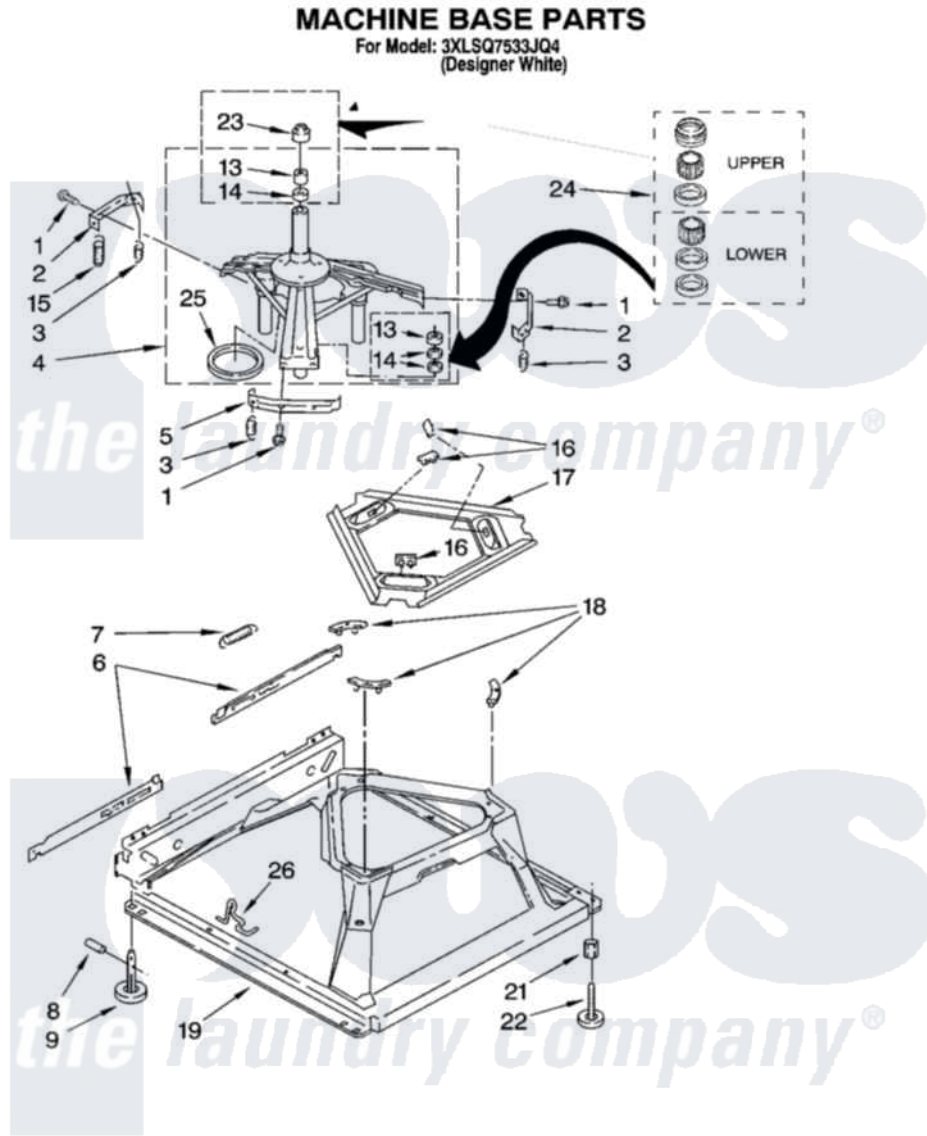

Whirlpool 3XLSQ7533JQ4 05 - MACHINE BASE PARTS

8

8180804

Whirlpool [Residential Whirlpool 3XLSQ7533JQ4 Washer Parts](#) Parts Diagram 05 - MACHINE BASE PARTS
Click on the part number to view part

Item	Original Part Number	Replaced By	Status	Part Description
1	3400076			Screw, Bracket Mounting
2	64067			Bracket, Spring Outer
3	63907			Spring, Suspension
4	8575214	280184		Support
5	64065			Bracket, Spring Outer
6	63466			Link, Leveling Mechanism
7	62597	8316845		Spring
8	62837			Pin, Knurled
9	62596	285244		Feet-Leveling
13	8546455			Bearing, Centerpost
14	357409	359449		Seal, Agitator Shaft
15	388492	W10250667		Spring, Counterweight
16	62568	285219		Pad
17	3946509			Plate, Suspension
18	3363660	285744		Pad
19	3946512	285771		Base

21	3359452		Nut, Lock
22	389102	W10001130	Foot, Leveling
23	8577376		Seal, Centerpost
24	285203		Centerpost Bearing Kit
25	63134		Ring, Sound Deadening
26	63806	W10145155	Retainer, Suspension Spring