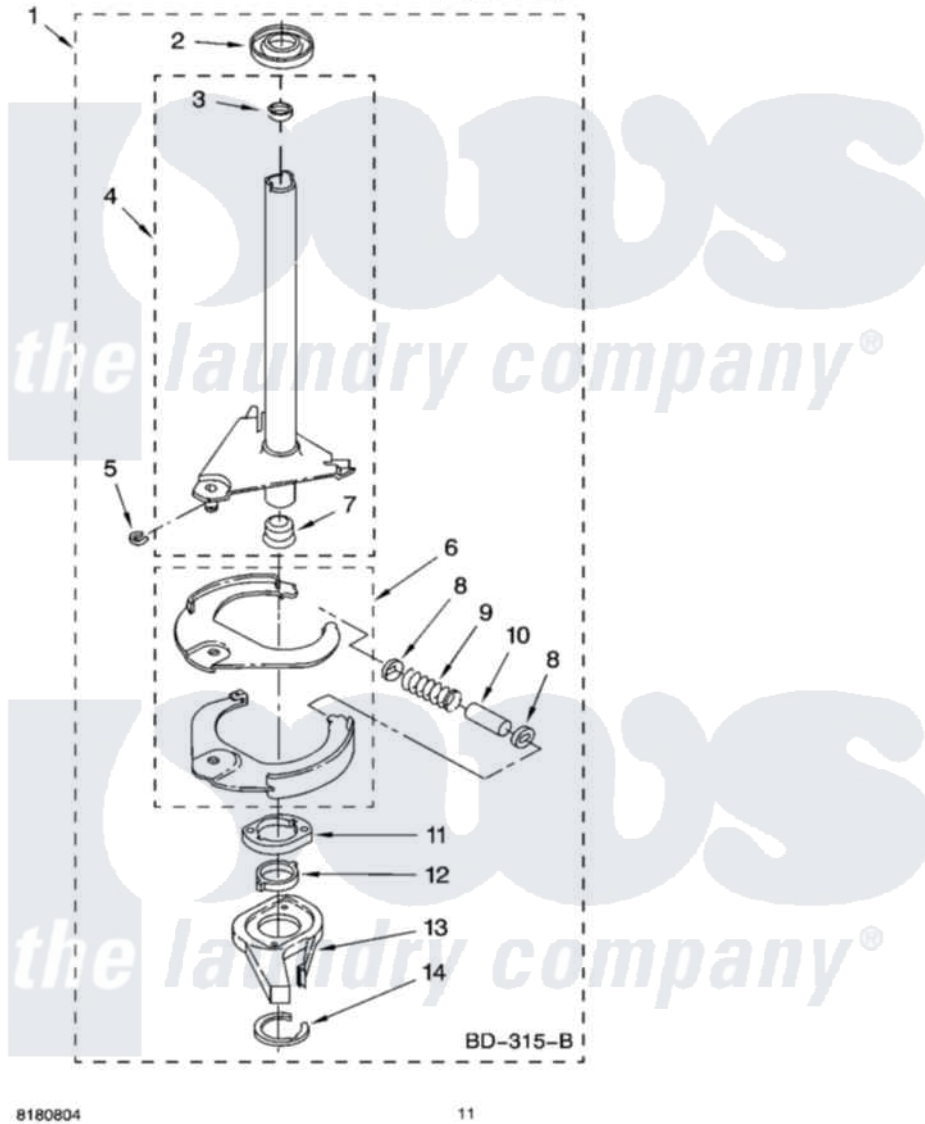

Whirlpool 3XLSQ7533JQ4 07 - BRAKE AND DRIVE TUBE PARTS

BRAKE AND DRIVE TUBE PARTS

For Model: 3XLSQ7533JQ4
(Designer White)

8180804

11

Whirlpool Residential Whirlpool 3XLSQ7533JQ4 Washer Parts Parts Diagram 07 - BRAKE AND DRIVE TUBE PARTS
Click on the part number to view part

Item	Original Part Number	Replaced By	Status	Part Description
1	388952	285792		Basketdrive
2	62658			Ring, Thrust
3	356427			Seal, Spin Pinion
4	64027	64208		Tube-Spin
5	64035	W10083190		Ring, Retaining
6	64232	285438		Shoe-Brake
7	62703	8546462		"T" Bearing, Spin Tube
8	3353956	285658		Sleeve
9	387806		Not Available	Spring, Brake
10	3355360	285658		Sleeve
11	661516	8546461		Cam, Brake Release
12	63022			Sleeve, Cam
13	64194	285790		Lining
14	90368	W10083200		Ring, Retaining
"	N/A		Not Available	FOLLOWING PARTS NOT ILLUSTRATED
"	285208			Lubricant