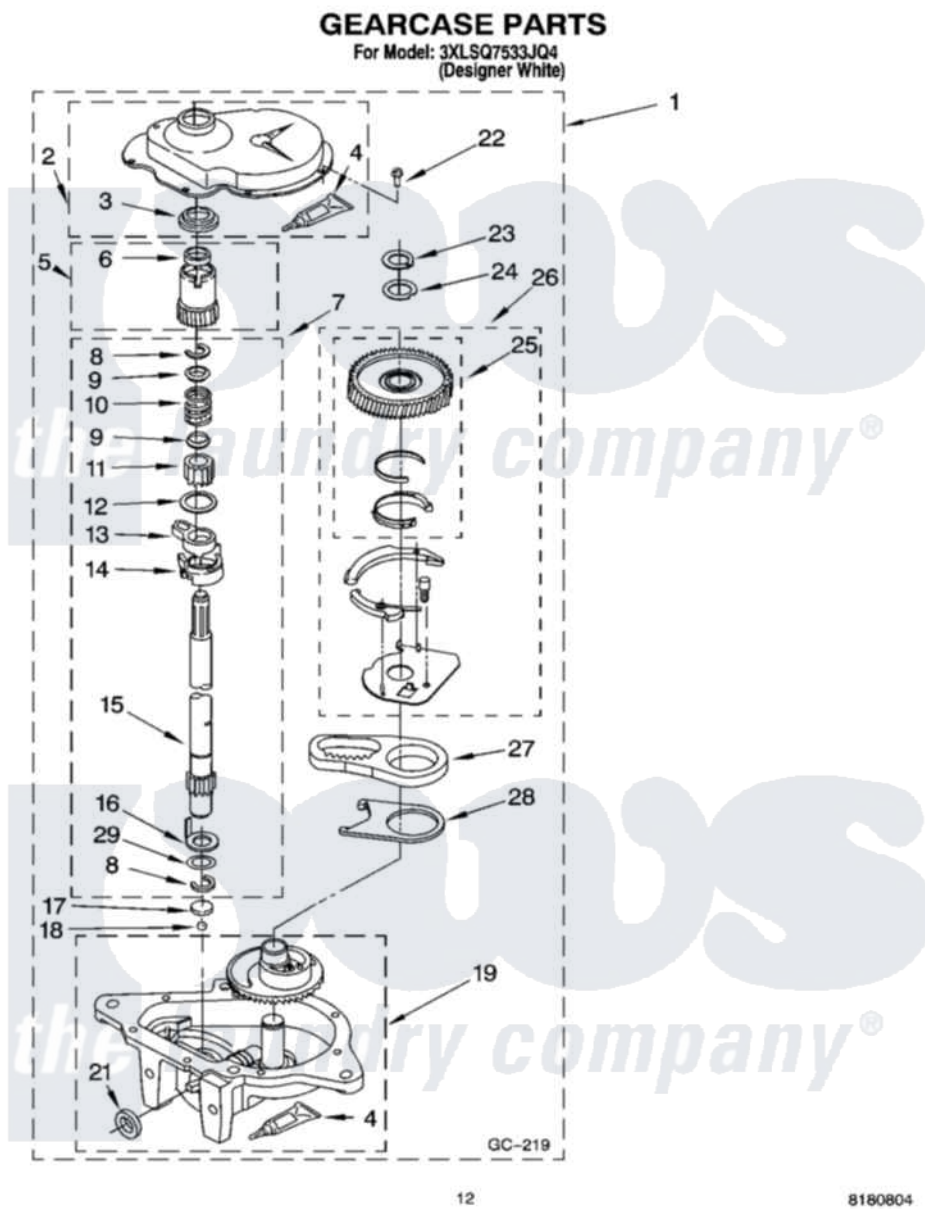

Whirlpool 3XLSQ7533JQ4 08 - GEARCASE PARTS

12

8180804

Whirlpool Residential Whirlpool 3XLSQ7533JQ4 Washer Parts Parts Diagram 08 - GEARCASE PARTS
Click on the part number to view part

Item	Original Part Number	Replaced By	Status	Part Description
1	3949118	3363395		Gearcase
2	285202			Cover, Gearcase
3	3349985			Seal, Gearcase Cover
4	285195			Sealer Sealer, Gasket
5	63320	285362		Gear and Pinon
6	356427			Seal, Spin Pinion
7	389387			Shaft, Agitator
8	90369		Not Available	Ring, Retaining (2)
9	62677			Retainer, Spring
10	62676			Spring, Agitator
11	63273	285509		Shaft, Agitator
12	62619			Washer, Agitator Gear
13	62580	285206		Cam-Agitator
14	62581	285206		Cam-Agitator
15	285509			Shaft, Agitator
16	62618			Washer, Cam Thrust

17	16018	285205	Bearing
18	85529	285205	Bearing
19	3366851	3363395	Gearcase
21	285352		Seal Kit, Thrust Plug
22	3351614		Screw, Gearcase Cover Mounting
23	3362552	285765	Ring-Retr
24	285735	285766	Washer Kit, Thrust
25	3348567	W102333584	Gear-Spin
26	285595		Neutral Assembly
27	3349296	8546456	Rack, Connecting
28	62621		Actuator, Shift
29	388815		Washer, Intermediate 1 3976263 Miscellaneous Parts Bag 2 3976300 Washer, Inlet Hose 3 3366913 Clamp, Hose
"	BLANK	Not Available	GC-219