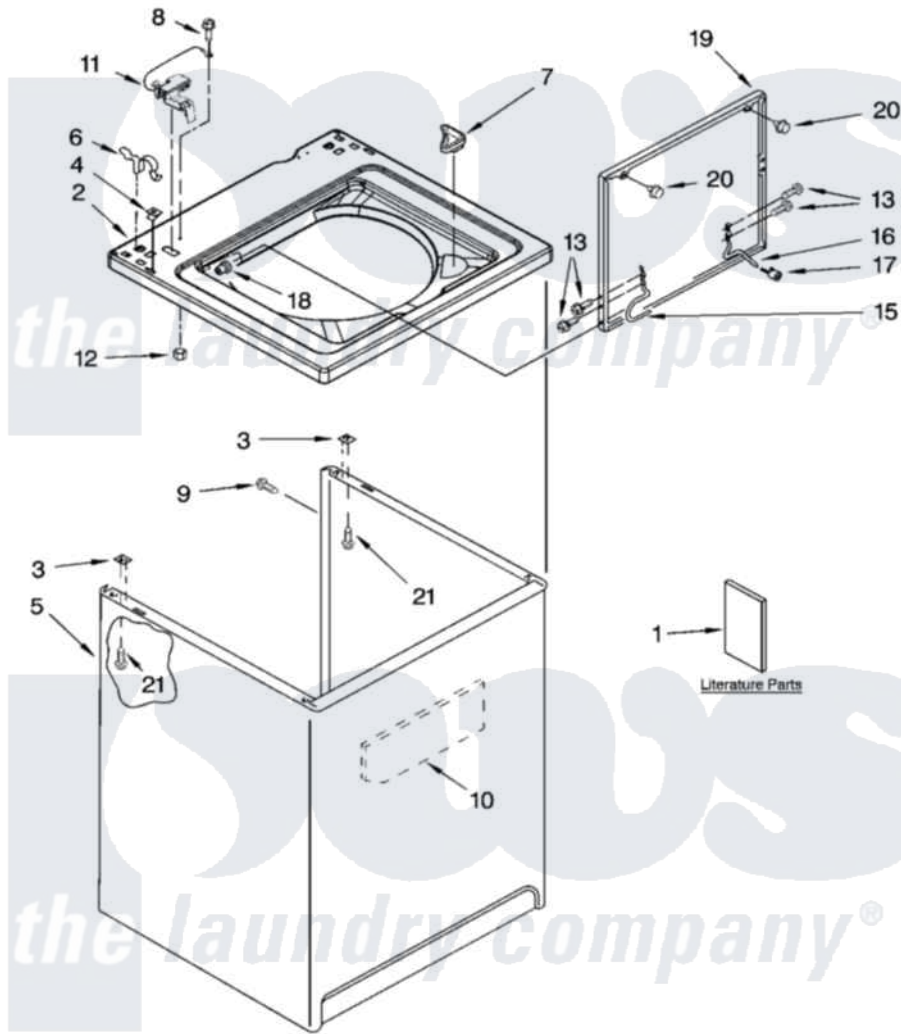

Whirlpool 3XLSQ7533JQ5 01 - TOP AND CABINET PARTS

TOP AND CABINET PARTS

For Model: 3XLSQ7533JQ5
(Designer White)

AUTOMATIC
WASHER

3-06 Litho in U.S.A. (drd)

1

Part No. 8181051

Whirlpool [Residential Whirlpool 3XLSQ7533JQ5 Washer Parts](#) Parts Diagram 01 - TOP AND CABINET PARTS
Click on the part number to view part

Item	Original Part Number	Replaced By	Status	Part Description
1	W10131576		Not Available	Installation Instructions
"	W10131572		Not Available	Use & Care Guide
"	3954742		Not Available	Wiring Diagram
2	8318064			Top
3	62750			Spacer, Cabinet To Top (4)
4	357213			Nut, Push-In
5	63424			Cabinet
6	62780			Clip, Top And Cabinet And Rear Panel
7	3362952			Dispenser, Bleach
8	3351614			Screw, Gearcase Cover Mounting
9	3357011	308685		Side Trim)
10	3976348			Absorber, Sound
11	8318084			Switch, Lid
12	8533959	680762		Nut
13	3351355	W10119828		Screw, Lid Hinge Mounting

15	8318088	Hinge, Lid
16	54583	Hinge, Lid
17	19119	Bumper, Lid Hinge
18	21258	Bearing, Lid Hinge
19	8541743	3957510 Lid
20	9724509	Bumper, Lid
21	3390631	Screw, 10-16 X 3/8