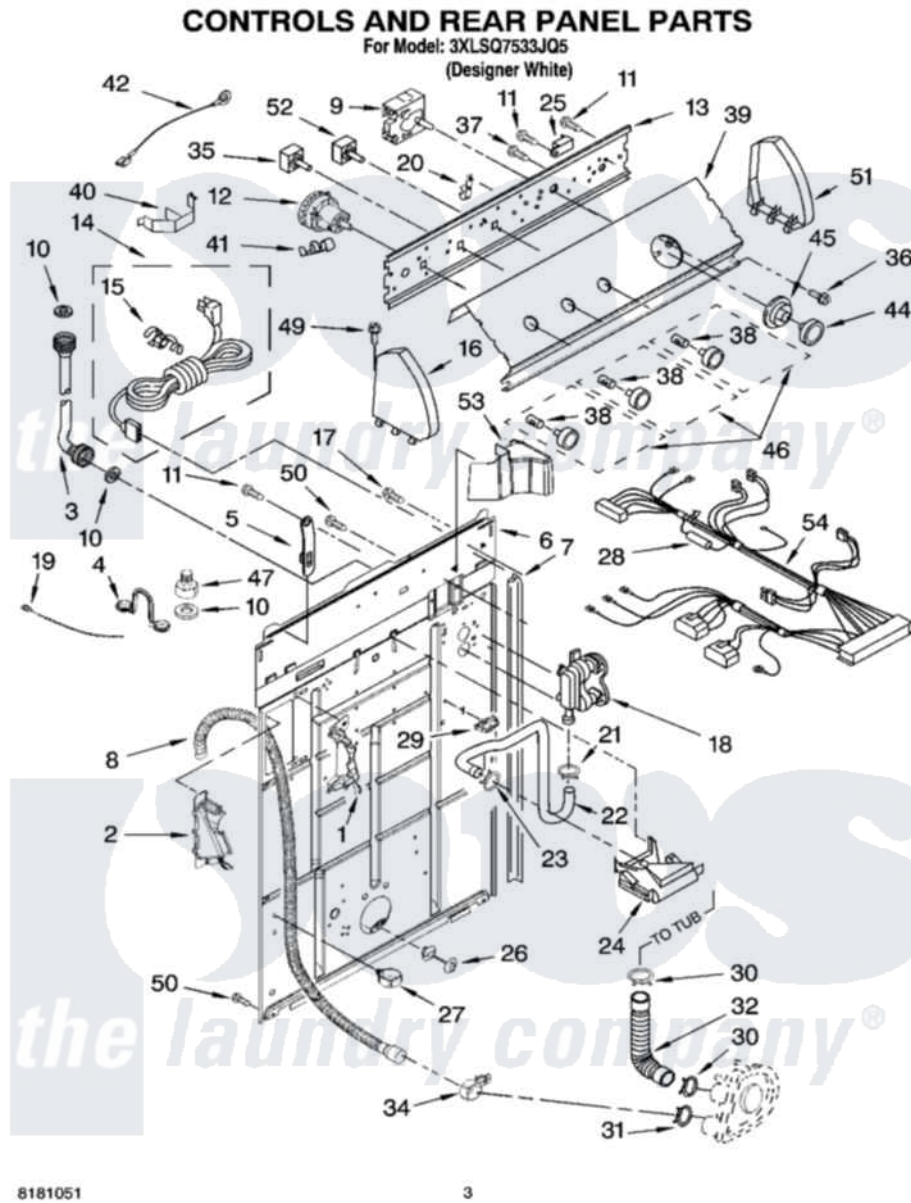

Whirlpool 3XLSQ7533JQ5 02 - CONTROLS AND REAR PANEL PARTS

Whirlpool [Residential Whirlpool 3XLSQ7533JQ5 Washer Parts](#) Parts Diagram 02 - CONTROLS AND REAR PANEL PARTS

[Click on the part number to view part](#)

Item	Original Part Number	Replaced By	Status	Part Description
1	8541669			Bucket, Drain Hose
2	8541658			Bucket, Drain Hose
3	3949382			Hose, Water Inlet
"	3949383			Hose, Water Inlet
4	8577378			U-Bend, Drain Hose
5	8568314			Strap, Console
6	8318015			Panel, Rear
7	62747			Pad, Rear Panel
8	8559373	W10096921		Drain Hose Assembly
9	3954730			Timer, Control
10	3976300	16123		Washer Inlet-Hose Miscellaneous Parts Must be Ordered Separately.
11	90767			Screw, 8A X 3/8 HeX Washer Head Tapping
12	3366848	W10339229		Switch-WL
13	3948608			Bracket, Control

14	8559411	W10111545	Cord, Power
15	8559337	285777	Relief-Str
16	8271369	279962	Endcap
17	3351614		Screw, Gearcase Cover Mounting
18	3360397		Valve, Water Mixing
19	3347868	W10339879	Tie, Cable
20	8317975		Restraint, Harness
21	301958	596669	Clamp, Manifold
22	8541607	3357328	Hose, Vacuum Break
23	370450	596669	Clamp, Manifold
24	387606	3360977	Break-Vac
25	3952439		Buzzer, Mini
26	8519200		Support, Rear Panel
27	8541667		Clamp, Hose
28	W10111181		Fuse
29	3352944		Clip, Harness
30	3363366	616099	Clamp
31	8317496	285655	Clamp, Hose
32	3951449	285871	Hose
34	8541668		Clamp, Hose
35	661612	W10168256	Switch, Water Temperature
36	3400818		Screw, Timer Mounting
37	3179795		Screw, Ground
38	8536939		Clip, Knob
39	8318780		Panel, Console
40	8055003		Clip, Harness And Pressure Switch
41	357572	W10113937	Clip, Grounding
42	3398893	3395559	Wire
44	3957824		Knob, Timer
45	3957849		Dial, Timer
46	3957799		Knob, Control
47	3357397		Adapter, Water Inlet Hose
49	388326		Screw, 8-18 X 1.25
50	62863	3390631	Screw, 10-16 X 3/8
51	8271363	279962	Endcap
52	3949180	W10168257	Switch, Rotary
53	8314879		Shield, Inlet Valve
54	3956871		Harness, Wiring