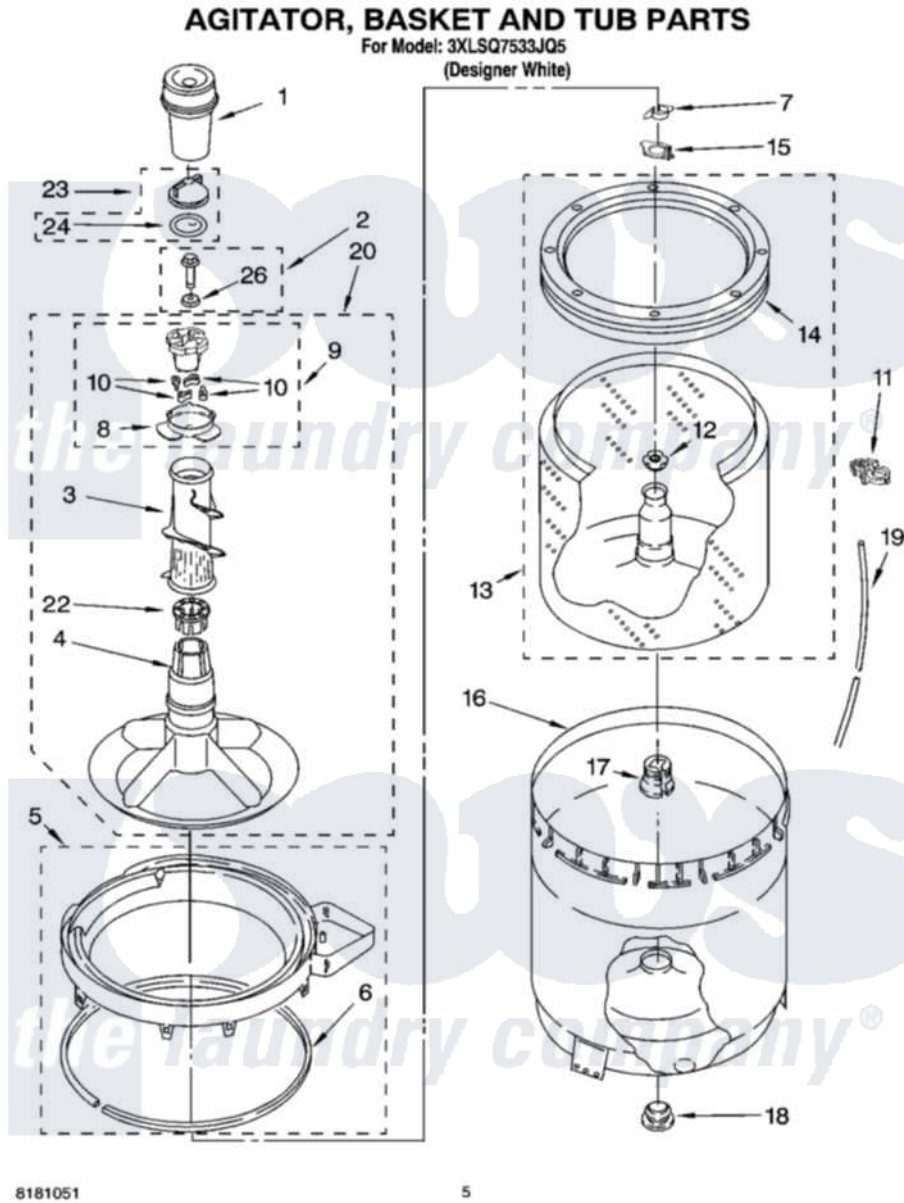

# Whirlpool 3XLSQ7533JQ5 03 - AGITATOR, BASKET AND TUB PARTS

Whirlpool Residential Whirlpool 3XLSQ7533JQ5 Washer Parts Parts Diagram 03 - AGITATOR, BASKET AND TUB PARTS

[Click on the part number to view part](#)

Item	Original Part Number	Replaced By	Status	Part Description
1	<a href="#">63580</a>			Dispenser, Fabric Softener
2	<a href="#">358237</a>			Screw And Washer
3	<a href="#">3363003</a>			Mover, Clothes
4	<a href="#">3951632</a>			Agitator
5	8528150	<a href="#">W10445870</a>		Ring-Tub
6	<a href="#">3976308</a>			Gasket, Tub Ring
7	<a href="#">3354845</a>			Clip, Agitator
8	<a href="#">3952374</a>			Bearing, Driven Cam
9	3951682	<a href="#">285809</a>		Cam-Agitator
10	3366877	<a href="#">80040</a>		Dog-Agitator
11	<a href="#">2219077</a>			Clip, Pressure Switch Hose
12	<a href="#">21366</a>			Nut, Spanner
13	8526017	<a href="#">W10389329</a>		Clothes Container, Assembly
14	8519788	<a href="#">387240</a>		Ring, Balance
15	<a href="#">8543666</a>			Washer, Agitator
16	<a href="#">63849</a>			Strain Relief, Power Cord

17	<a href="#">389140</a>		Tub Block, Basket Drive
18	<a href="#">383727</a>		Gasket, Centerpodt
19	3347780	<a href="#">353244</a>	Hose, Pressure Switch
20	<a href="#">3951744</a>		Agitator Assembly
22	<a href="#">3951608</a>		Spacer, Thrust
23	3354733	<a href="#">W10074580</a>	Cap, Barrier
24	3348855	<a href="#">W10072840</a>	Fabric Softener
26	<a href="#">3949550</a>		Washer