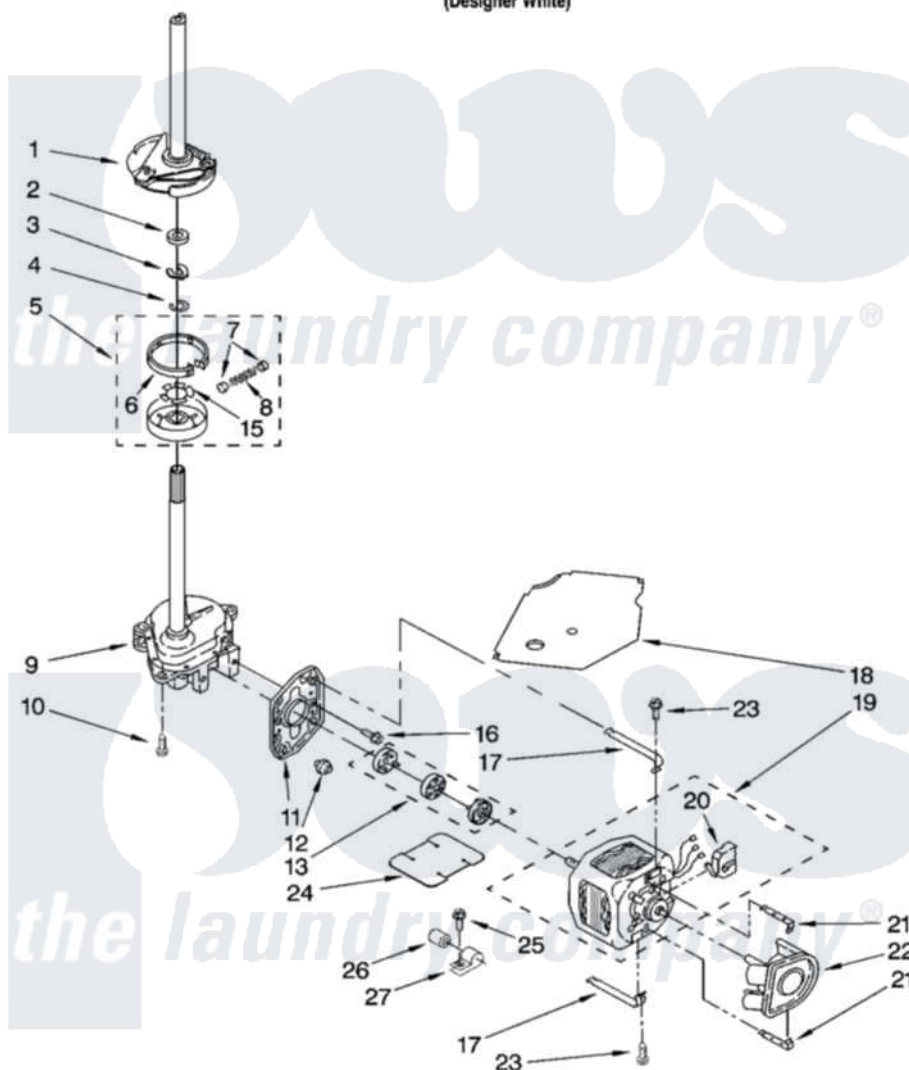

Whirlpool 3XLSQ7533JQ5 04 - BRAKE, CLUTCH, GEARCASE, MOTOR AND PUMP PARTS

BRAKE, CLUTCH, GEARCASE, MOTOR AND PUMP PARTS

For Model: 3XLSQ7533JQ5
(Designer White)

8181051

7

Whirlpool [Residential Whirlpool 3XLSQ7533JQ5 Washer Parts](#) Parts Diagram 04 - BRAKE, CLUTCH, GEARCASE, MOTOR AND PUMP PARTS
Click on the part number to view part

Item	Original Part Number	Replaced By	Status	Part Description
1	388952	285792		Basketdrive
2	63292			Washer, Spin Tube Thrust
3	62697	W10080230		Ring, Spin Tube Support
4	63283	285353		Ring
5	3951311	285785		Clutch
6	3951308	285790		Lining
7	62646			Cap, Clutch Spring
8	3946792			Spring And Damper Assembly
9	3949118	3363395		Gearcase
10	3357334	3400516		Screw Anti-Rattle
11	62611			Plate, Motor Mount To Gearcase
12	62691			Grommet, Motor
13	285753	285753A		Coupling
15	3355454			Clip, Main Drive

16	3400516		Screw Anti-Rattle
17	3349637	W10086010	Retainer, Motor
18	3362089		Shield, Tub To Motor
19	3950297		Motor, Main Drive
20	8529896		Switch, Main Drive Motor
21	8546127		Retainer, Pump
22	3363394		Pump
23	3387485	273556	Screw, 10-16 X 5/8
24	8316060		Shield, Tub To Motor
25	62863	3390631	Screw, 10-16 X 3/8
26	8572719	482156	Capacitor
27	3949496		Clamp, Capacitor