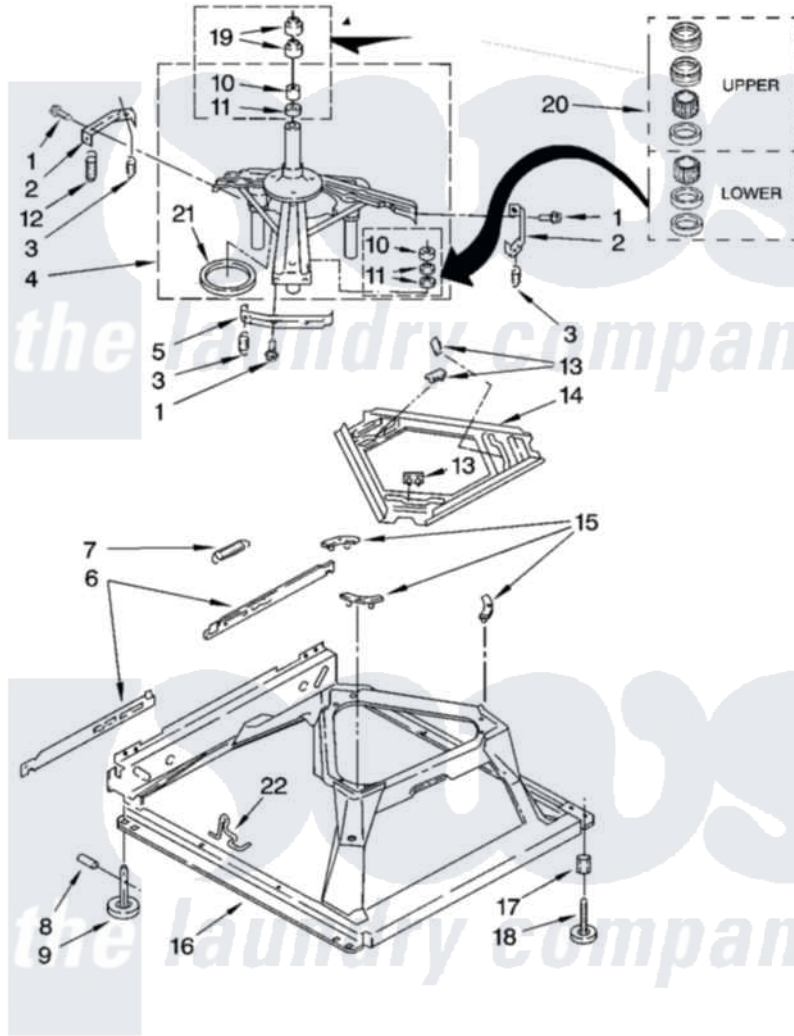

# Whirlpool 3XLSQ7533JQ5 05 - MACHINE BASE PARTS

## MACHINE BASE PARTS

For Model: 3XLSQ7533JQ5  
(Designer White)

8

8181051

Whirlpool [Residential Whirlpool 3XLSQ7533JQ5 Washer Parts](#) Parts Diagram 05 - MACHINE BASE PARTS  
Click on the part number to view part

Item	Original Part Number	Replaced By	Status	Part Description
1	<a href="#">3400076</a>			Screw, Bracket Mounting
2	<a href="#">64067</a>			Bracket, Spring Outer
3	<a href="#">63907</a>			Spring, Suspension
4	8575214	<a href="#">280184</a>		Support
5	<a href="#">64065</a>			Bracket, Spring Outer
6	<a href="#">63466</a>			Link, Leveling Mechanism
7	62597	<a href="#">8316845</a>		Spring
8	<a href="#">62837</a>			Pin, Knurled
9	62596	<a href="#">285244</a>		Feet-Leveling
10	<a href="#">8546455</a>			Bearing, Centerpost
11	357409	<a href="#">359449</a>		Seal, Agitator Shaft
12	388492	<a href="#">W10250667</a>		Spring, Counterweight
13	62568	<a href="#">285219</a>		Pad
14	<a href="#">3946509</a>			Plate, Suspension
15	3363660	<a href="#">285744</a>		Pad
16	3946512	<a href="#">285771</a>		Base

17	<a href="#">3359452</a>		Nut, Lock
18	389102	<a href="#">W10001130</a>	Foot, Leveling
19	356934	<a href="#">8577376</a>	Seal, Centerpost
20	<a href="#">285203</a>		Centerpost Bearing Kit
21	<a href="#">63134</a>		Ring, Sound Deadening
22	63806	<a href="#">W10145155</a>	Retainer, Suspension Spring