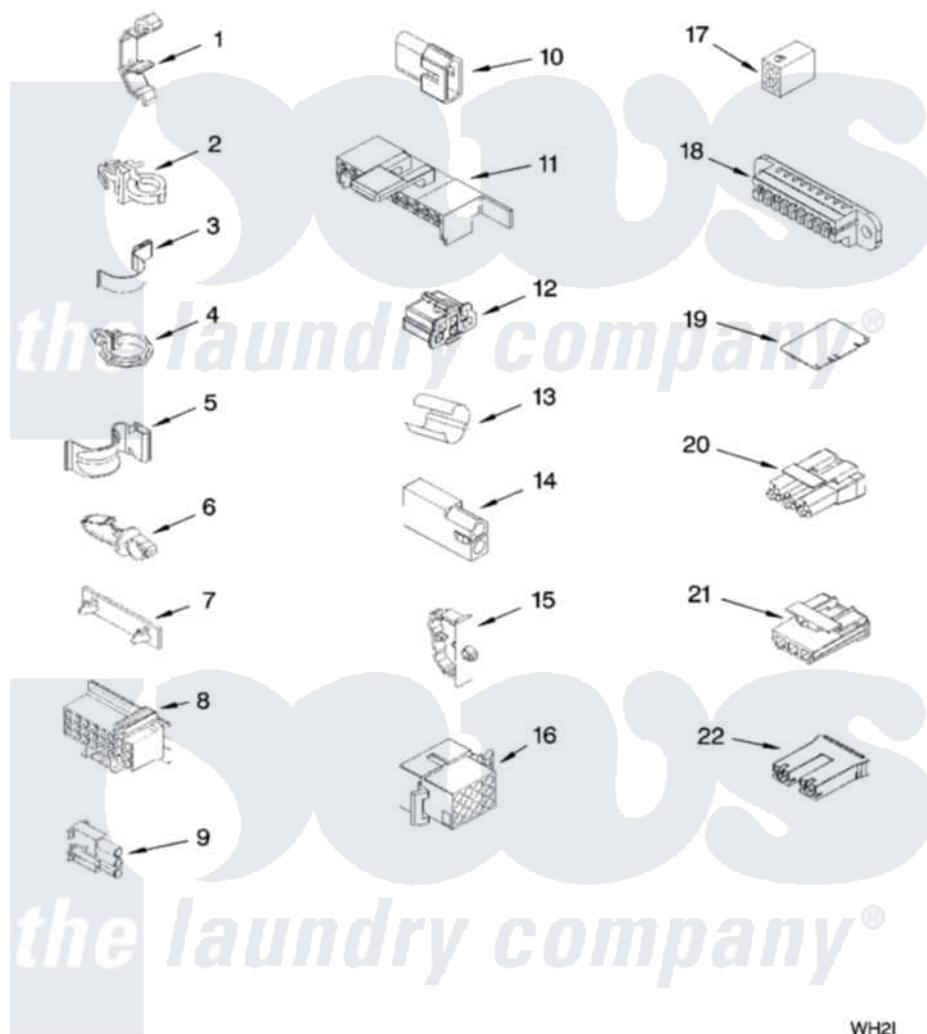

Whirlpool 3XLSQ7533JQ5 06 - WIRING HARNESS PARTS

WIRING HARNESS PARTS

For Model: 3XLSQ7533JQ5
(Designer White)

8181051

9

WH2I

Whirlpool [Residential Whirlpool 3XLSQ7533JQ5 Washer Parts](#) Parts Diagram 06 - WIRING HARNESS PARTS
Click on the part number to view part

Item	Original Part Number	Replaced By	Status	Part Description
1	3349557			Retainer, Harness
2	388498		Not Available	Clip, Harness
3	3347812	8528351		Clip
4	3352501	8559320		Restraint, Hose
5	90016			Clip, Pressure Switch Hose
6	3390496	8281256		Clip, Harness
7	389379			Retainer, Side To Feature Panel
8	3948614			Disconnect Block
"	352089			Timer, Block Disconnect
9	62889			Receptacle, Terminal
10	353424			Plug, Terminal
11	62505			Block, Disconnect
12	3347243			Block, Disconnect
13	63523			Harness, Protector
14	717252			Receptacle, Terminal
15	3352944			Clip, Harness

16	3390423	Not Available	Block, Disconnect (12-Way) (Timer) (Use Term. 94613)
17	3347730	Not Available	Receptacle, (6-Way) (Use Term. 94613)
18	3349494		Connector, Etc
19	3407125	3955728	Control, Etc
20	3948617	2172937	Connector
21	3360056		Connector
22	3354925		Block, Connector
"	3354926		Block, Connector