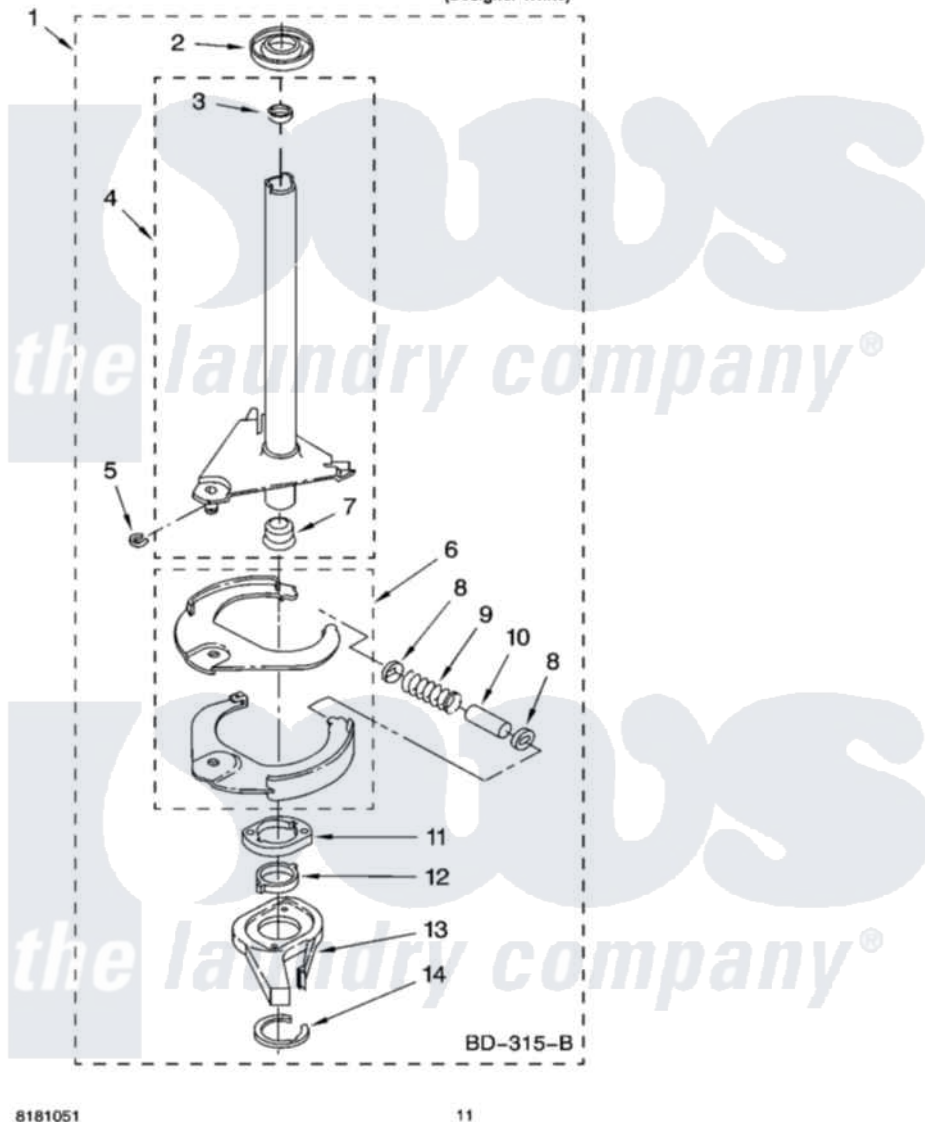

Whirlpool 3XLSQ7533JQ5 07 - BRAKE AND DRIVE TUBE PARTS

BRAKE AND DRIVE TUBE PARTS

For Model: 3XLSQ7533JQ5
(Designer White)

8181051

11

Whirlpool Residential Whirlpool 3XLSQ7533JQ5 Washer Parts Parts Diagram 07 - BRAKE AND DRIVE TUBE PARTS

Click on the part number to view part

Item	Original Part Number	Replaced By	Status	Part Description
1	388952	285792		Basketdrive
2	62658			Ring, Thrust
3	356427			Seal, Spin Pinion
4	64027	64208		Tube-Spin
5	64035	W10083190		Ring, Retaining
6	64232	285438		Shoe-Brake
7	62703	8546462		"T" Bearing, Spin Tube
8	3353956	285658		Sleeve
9	387806		Not Available	Spring, Brake
10	3355360	285658		Sleeve
11	661516	8546461		Cam, Brake Release
12	63022			Sleeve, Cam
13	64194	285790		Lining
14	90368	W10083200		Ring, Retaining
"	BLANK		Not Available	Following Parts Not Illustrated
"	285208			Lubricant