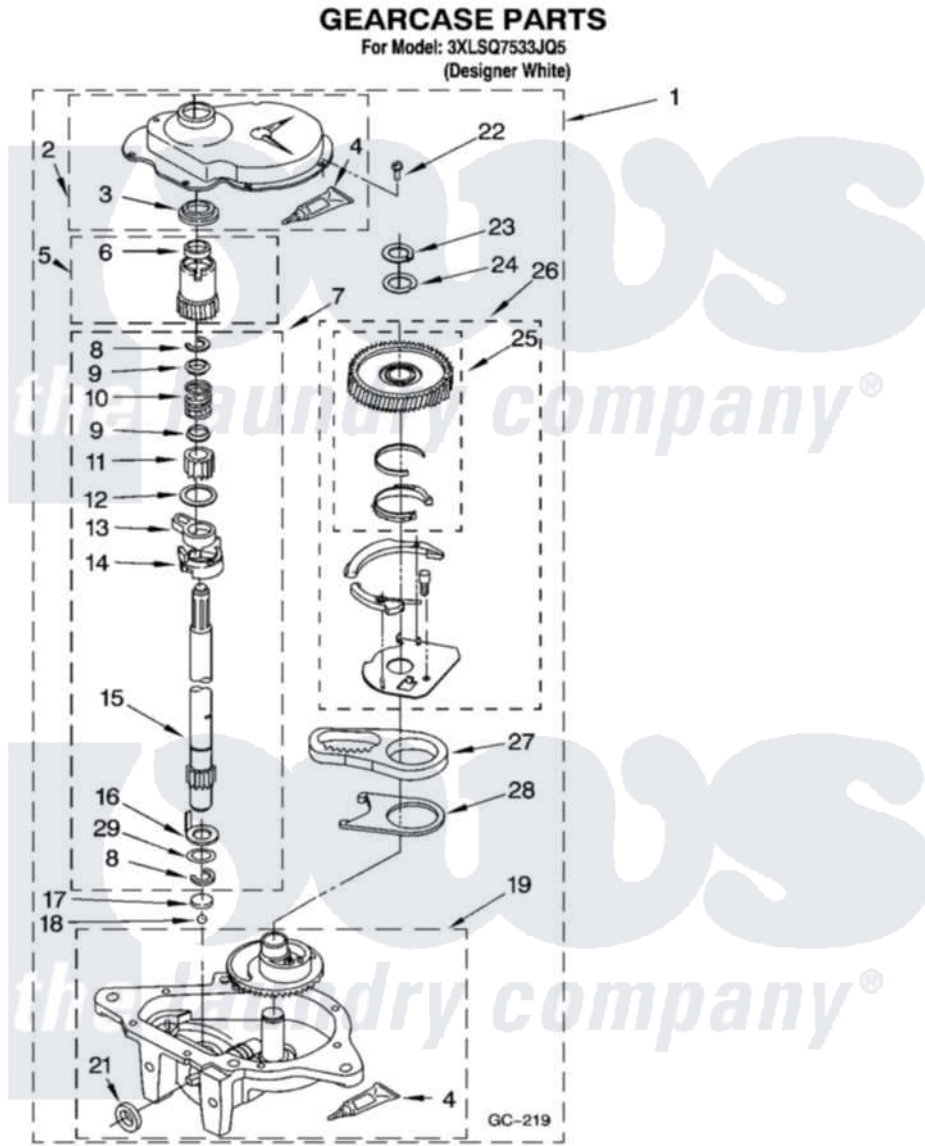

**Whirlpool 3XLSQ7533JQ5 08 - GEARCASE PARTS, OPTIONAL PARTS  
(NOT INCLUDED)**

12

8181051

Whirlpool Residential Whirlpool 3XLSQ7533JQ5 Washer Parts Parts Diagram 08 - GEARCASE PARTS, OPTIONAL PARTS (NOT INCLUDED)

Click on the part number to view part

Item	Original Part Number	Replaced By	Status	Part Description
1	3949118	<a href="#">3363395</a>		Gearcase
2	<a href="#">285202</a>			Cover, Gearcase
3	<a href="#">3349985</a>			Seal, Gearcase Cover
4	<a href="#">285195</a>			Sealer Sealer, Gasket
5	63320	<a href="#">285362</a>		Gear and Pinion
6	<a href="#">356427</a>			Seal, Spin Pinion
7	<a href="#">389387</a>			Shaft, Agitator
8	90369		Not Available	Ring, Retaining (2)
9	<a href="#">62677</a>			Retainer, Spring
10	<a href="#">62676</a>			Spring, Agitator
11	63273	<a href="#">285509</a>		Shaft, Agitator
12	<a href="#">62619</a>			Washer, Agitator Gear
13	62580	<a href="#">285206</a>		Cam-Agitator
14	62581	<a href="#">285206</a>		Cam-Agitator
15	<a href="#">285509</a>			Shaft, Agitator