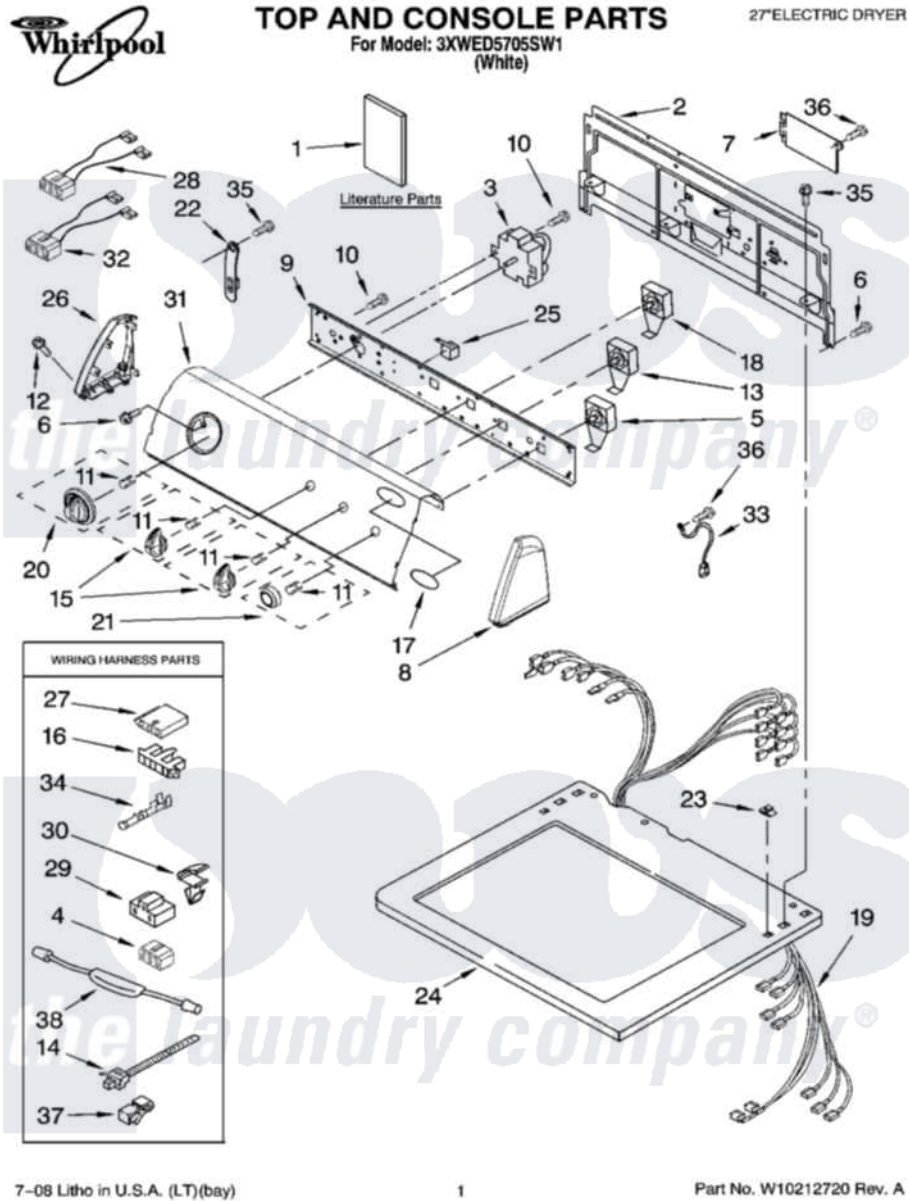

Whirlpool 3XWED5705SW1 01 - TOP AND CONSOLE PARTS

7-08 Litho in U.S.A. (LT)(bay)

1

Part No. W10212720 Rev. A

Whirlpool [Residential Whirlpool 3XWED5705SW1 Dryer Parts](#) Parts Diagram 01 - TOP AND CONSOLE PARTS
 Click on the part number to view part

| | | | |
|----|---------------------------|---------------------------|-------------------------------|
| 11 | 8536939 | | Clip, Knob |
| 12 | 388326 | | Screw, 8-18 X 1.25 |
| 13 | W10168170 | | Switch, Rotary |
| 14 | 3391018 | | Tie Cable |
| 15 | W10034380 | | Knob, Control |
| 16 | 3397269 | | Connector, Timer |
| 17 | 3955775 | 8303811 | Badge, Assembly |
| 18 | 3399639 | | Switch, Rotary Temperature |
| 19 | W10167631 | | Harness, Wiring |
| 20 | W10034750 | | Timer Knob Assembly |
| 21 | W10034790 | | Knob, Push-To-Start |
| 22 | 8318255 | 8568314 | Strap, Console |
| 23 | 357213 | | Nut, Push-In |
| 24 | 8271399 | 3979278 | Top |
| 25 | 8522378 | | Mini Buzzer |
| 26 | 8271369 | 279962 | Endcap |
| 27 | 3936144 | | Do-It-Yourself Repair Manuals |
| 28 | W10128691 | | Wire, Jumper |
| 29 | 3401144 | | Connector |
| 30 | 3394427 | | Clip-Harness |
| 31 | W10095950 | | Panel, Control |
| 32 | W10128690 | | Wire, Jumper Assembly |
| 33 | 3398893 | 3395559 | Wire |
| 34 | 94614 | | Terminal |
| 35 | 3390647 | 488729 | Screw |
| 36 | 98139 | 303776 | Screw |
| 37 | 357572 | W10113937 | Clip, Grounding |
| 38 | 8283170 | 279872 | Resistor |