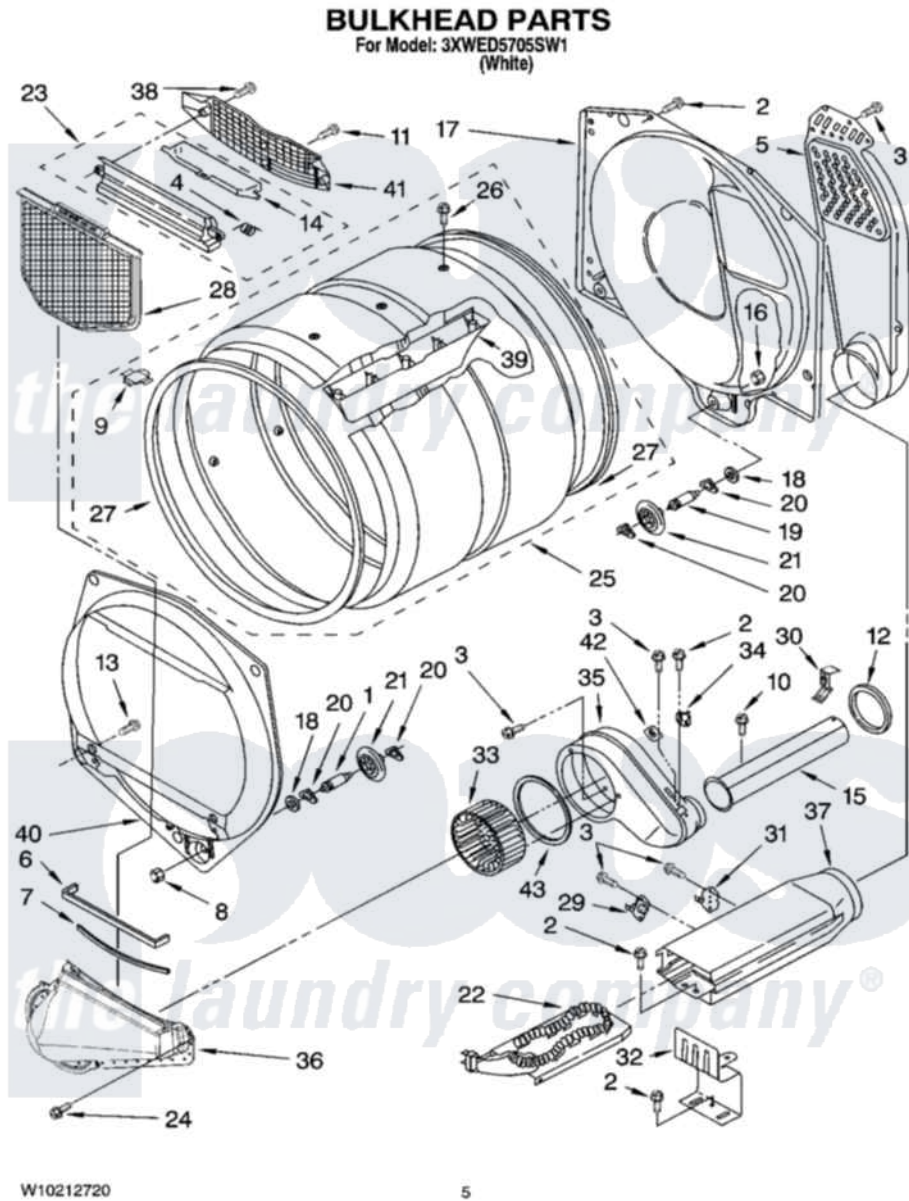

**Whirlpool 3XWED5705SW1 03 - BULKHEAD PARTS, OPTIONAL PARTS  
(NOT INCLUDED)**

Whirlpool [Residential Whirlpool 3XWED5705SW1 Dryer Parts](#) Parts Diagram 03 - BULKHEAD PARTS, OPTIONAL PARTS (NOT INCLUDED)  
Click on the part number to view part

Item	Original Part Number	Replaced By	Status	Part Description
1	8575324	<a href="#">W10359271</a>		Shaft, Drum Roller Threads
2	3390647	<a href="#">488729</a>		Screw
3	<a href="#">90767</a>			Screw, 8A X 3/8 HeX Washer Head Tapping
4	<a href="#">3394986</a>			Spring, Lint Screen Door
5	697354	<a href="#">3387911</a>		Duct-Air
6	<a href="#">697813</a>			Seal, Outlet Housing
7	697814	<a href="#">697813</a>		Seal, Outlet Housing
8	3934666	<a href="#">W10080210</a>		Nut, 3/8 X 16
9	<a href="#">8066086</a>			Plug, Drum Hole
10	8533971	<a href="#">90767</a>		Screw, 8A X 3/8 HeX Washer Head Tapping
11	487909	<a href="#">488729</a>		Screw
12	<a href="#">696302</a>			Shield, Exhaust
13	<a href="#">3387230</a>			Screw, 10-16 X 13/16