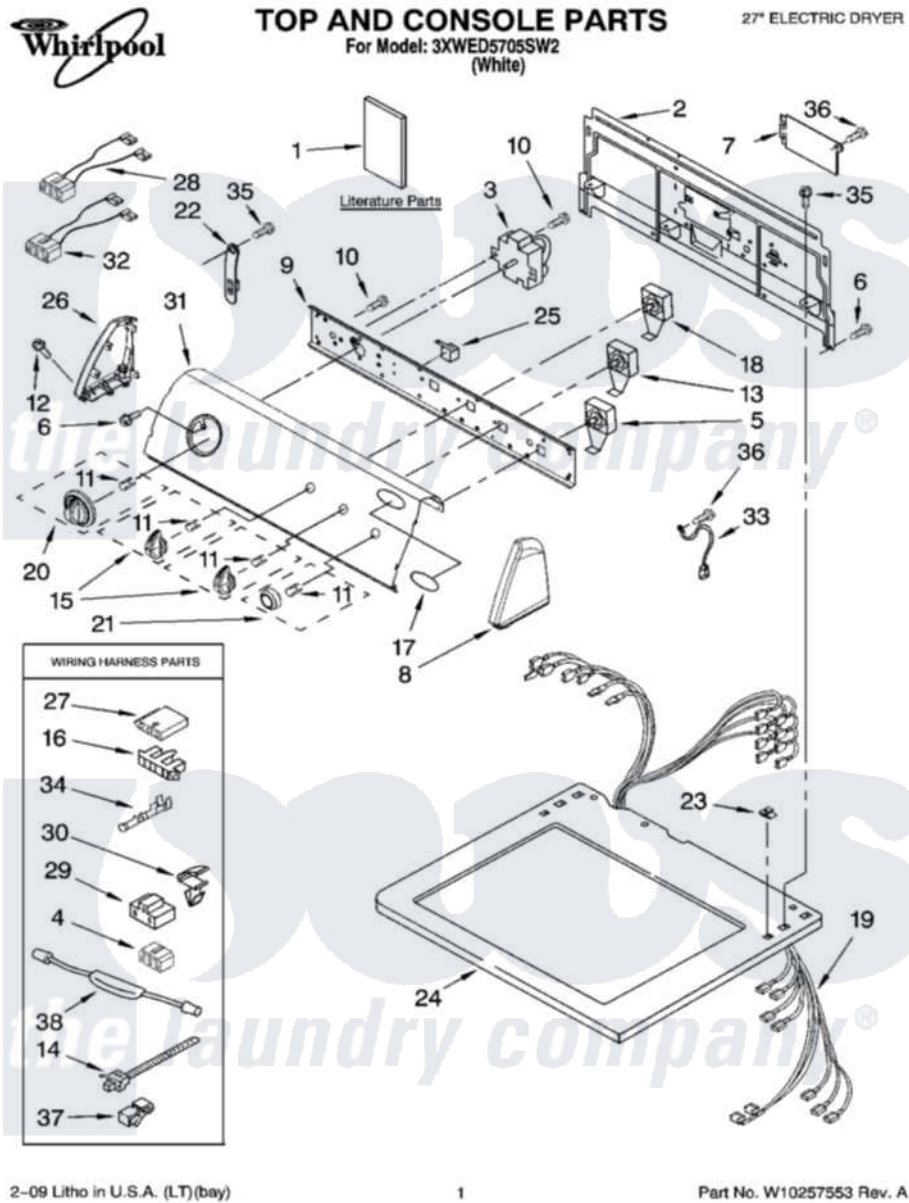

Whirlpool 3XWED5705SW2 01 - TOP AND CONSOLE PARTS

2-09 Litho in U.S.A. (LT)(bay)

1

Part No. W10257553 Rev. A

Whirlpool [Residential Whirlpool 3XWED5705SW2 Dryer Parts](#) Parts Diagram 01 - TOP AND CONSOLE PARTS
 Click on the part number to view part

Item	Original Part Number	Replaced By	Status	Part Description
1	W10241045		Not Available	Wiring Diagram
"	W10131645		Not Available	Guide, Use & Care
"	W10115524		Not Available	Instructions, Installation
"	BLANK		Not Available	Following May Be Purchased DO-IT-YOURSELF REPAIR MANUALS
"	677818		Not Available	Manual, Do-It- Yourself Repair (Dryer)
2	8317305	285909		Panel-Rear
3	8299769	W10116281		Timer
4	3347243			Block, Disconnect
5	W10112633			Switch, Push-To-Start
6	8533951	3400859		Screw, Grounding
7	W10096918			Cover, Terminal Block
8	8271363	279962		Endcap
9	8544897			Bracket, Control
10	8533951	3400859		Screw, Grounding

11	8536939		Clip, Knob
12	388326		Screw, 8-18 X 1.25
13	W10168170		Switch, Rotary
14	3391018		Tie Cable
15	W10034380		Knob, Control
16	3397269		Connector, Timer
17	3955775	8303811	Badge, Assembly
18	W10168168		Switch, Rotary
19	W10242812		Harness, Wiring
20	W10034750		Timer Knob Assembly
21	W10034790		Knob, Push-To-Start
22	8318255	8568314	Strap, Console
23	357213		Nut, Push-In
24	8271399	3979278	Top
25	8522378		Mini Buzzer
26	8271369	279962	Endcap
27	3936144		Do-It-Yourself Repair Manuals
28	W10128691		Wire, Jumper
29	3401144		Connector
30	3394427		Clip-Harness
31	W10095950		Panel, Control
32	W10128690		Wire, Jumper Assembly
33	3398893	3395559	Wire
34	94614		Terminal
35	3390647	488729	Screw
36	98139	303776	Screw
37	357572	W10113937	Clip, Grounding
38	8283170	279872	Resistor