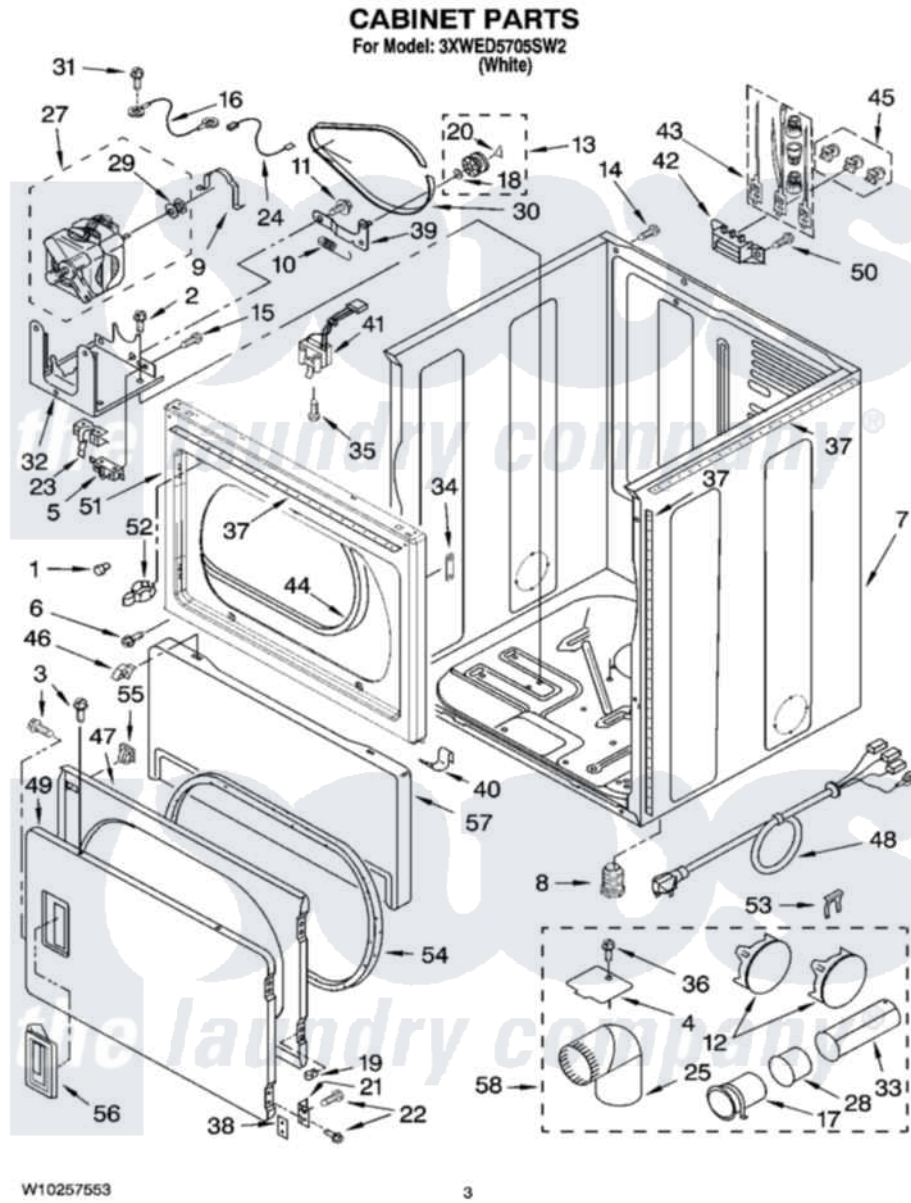

Whirlpool 3XWED5705SW2 02 - CABINET PARTS

Whirlpool [Residential Whirlpool 3XWED5705SW2 Dryer Parts](#) Parts Diagram 02 - CABINET PARTS
Click on the part number to view part

Item	Original Part Number	Replaced By	Status	Part Description
1	693152			Bumper, Console
2	98139	303776		Screw
3	694091			Trim, Side Right Hand
4	3394331			Plate Cover
5	8318457			Switch, Broken Belt
6	8281212	W10080800		Screw, 8-18 X 3/8
7	8310656			Cabinet
8	3392100	49621		Feet-Leveling
"	279810			Foot-Optional
9	W10121316			Plug, Multivent
10	3387374			Spring, Idler
11	3389420			Retainer-Idler 1/4-20 X 1/16
12	697750	W10470674		Dryer Exhaust Kit
13	3388672	279640		Pulley-Idr
14	8533974	4331106		Screw, No.10-32 X 7/16
15	3400934			Assembly, Screw And Insulator