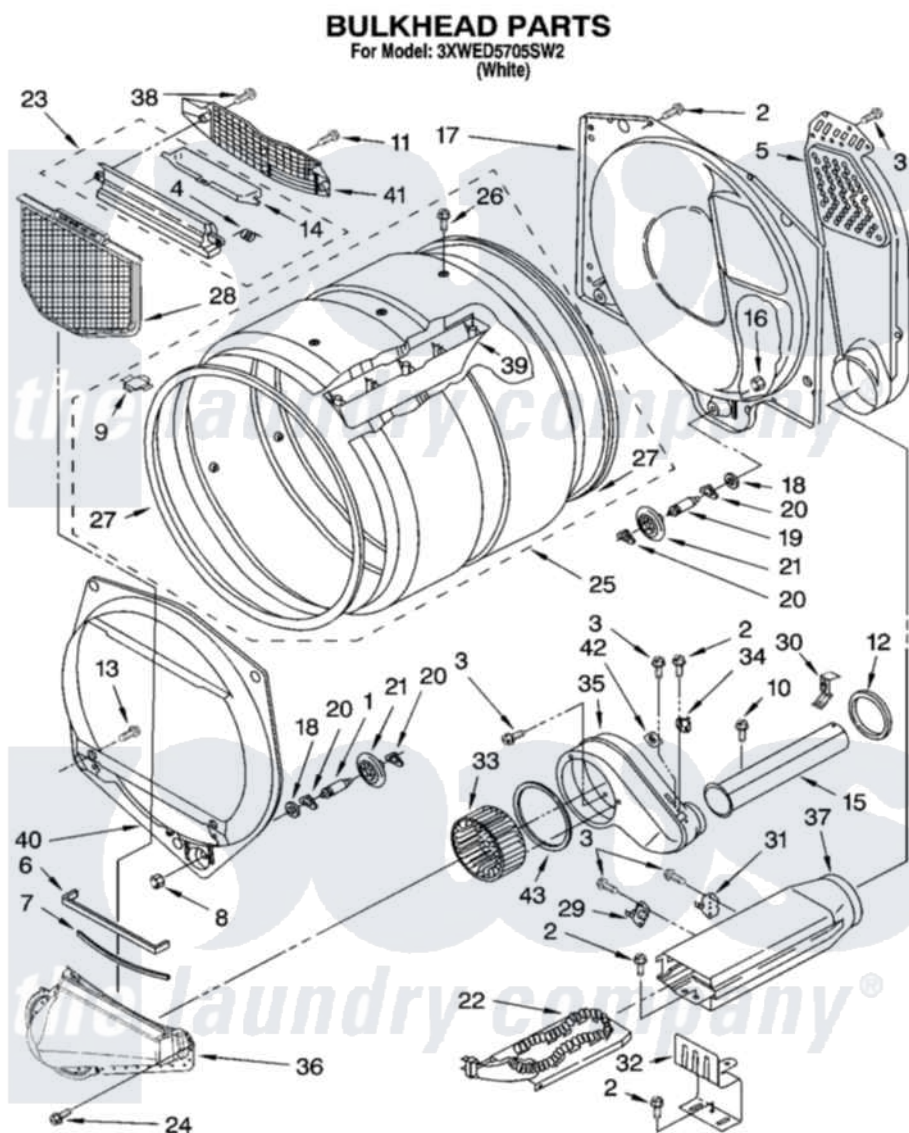

**Whirlpool 3XWED5705SW2 03 - BULKHEAD PARTS, OPTIONAL PARTS
(NOT INCLUDED)**

W10257553

5

Whirlpool [Residential Whirlpool 3XWED5705SW2 Dryer Parts](#) Parts Diagram 03 - BULKHEAD PARTS, OPTIONAL PARTS (NOT INCLUDED)

[Click on the part number to view part](#)

Item	Original Part Number	Replaced By	Status	Part Description
1	8575324	W10359271		Shaft, Drum Roller Threads
2	3390647	488729		Screw
3	90767			Screw, 8A X 3/8 HeX Washer Head Tapping
4	3394986			Spring, Lint Screen Door
5	697354	3387911		Duct-Air
6	697813			Seal, Outlet Housing
7	697814	697813		Seal, Outlet Housing
8	3934666	W10080210		Nut, 3/8 X 16
9	8066086			Plug, Drum Hole
10	8533971	90767		Screw, 8A X 3/8 HeX Washer Head Tapping
11	487909	488729		Screw
12	696302			Shield, Exhaust
13	3387230			Screw, 10-16 X 13/16