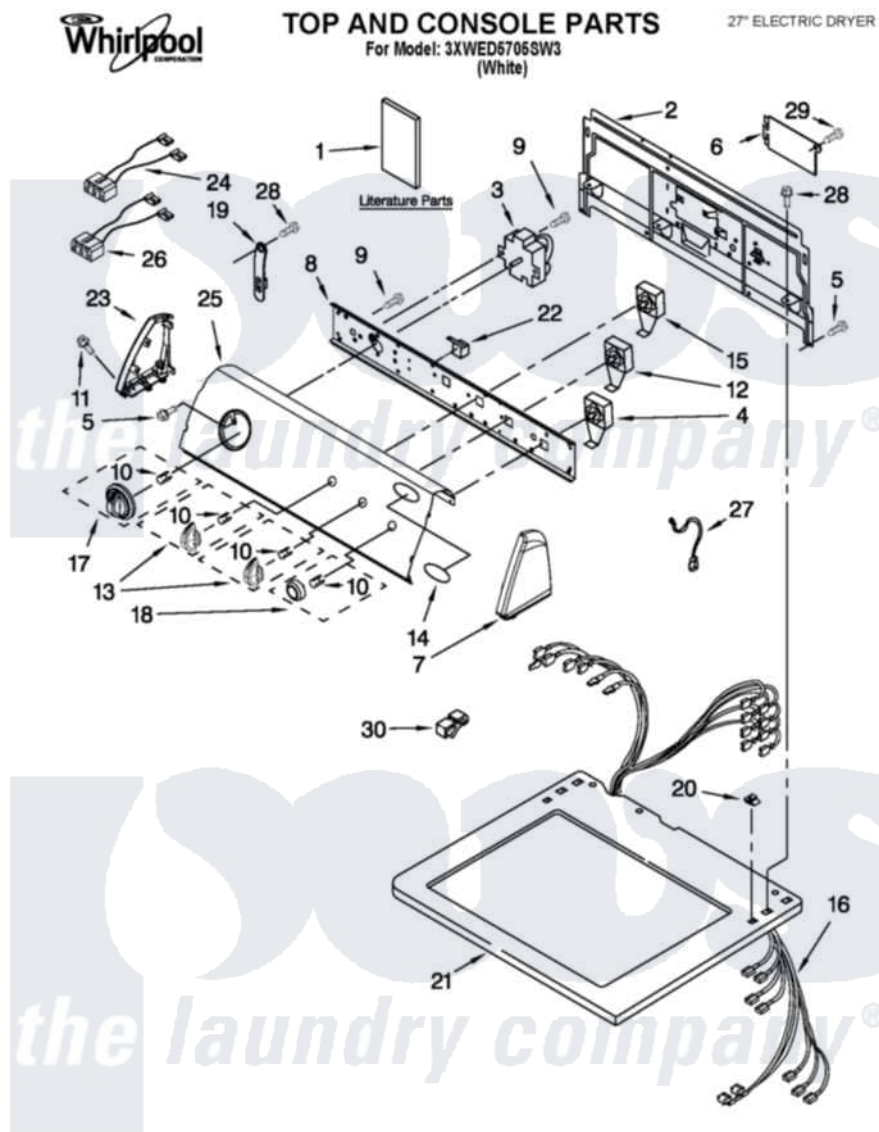

Whirlpool 3XWED5705SW3 01 - TOP AND CONSOLE PARTS

11-11 Litho in U.S.A. (BMN)(bay)

1

Part No. W10458948 Rev. A

Whirlpool Residential Whirlpool 3XWED5705SW3 Dryer Parts Parts Diagram 01 - TOP AND CONSOLE PARTS

[Click on the part number to view part](#)

Item	Original Part Number	Replaced By	Status	Part Description
1	W10396186		Not Available	WIRING DIAGRAM
"	W10131645		Not Available	Guide, Use & Care
"	W10115524		Not Available	Instructions, Installation
2	8317305	285909		Panel-Rear
3	8299769	W10116281		Timer
4	W10238464			Switch, Push-To-Start
5	8533951	3400859		Screw, Grounding
6	W10096918			Cover, Terminal Block
7	8271363	279962		Endcap
8	8544897			Bracket, Control
9	8533951	3400859		Screw, Grounding
10	8536939			Clip, Knob
11	388326			Screw, 8-18 X 1.25
12	W10168170			Switch, Rotary
13	W10034380			Knob, Control
14	3955775	8303811		Badge, Assembly

15	W10168168		Switch, Rotary
16	W10386319		Harness, Wiring
17	W10034750		Timer Knob Assembly
18	W10034790		Knob, Push-To-Start
19	8318255	8568314	Strap, Console
20	357213		Nut, Push-In
21	8271399	3979278	Top
22	8522378		Mini Buzzer
23	8271369	279962	Endcap
24	W10128691		Wire, Jumper
25	W10095950		Panel, Control
26	W10128690		Wire, Jumper Assembly
27	W10110977		Wire, Ground
28	3390647	488729	Screw
29	98139	303776	Screw
30	W10113937		Clip, Grounding