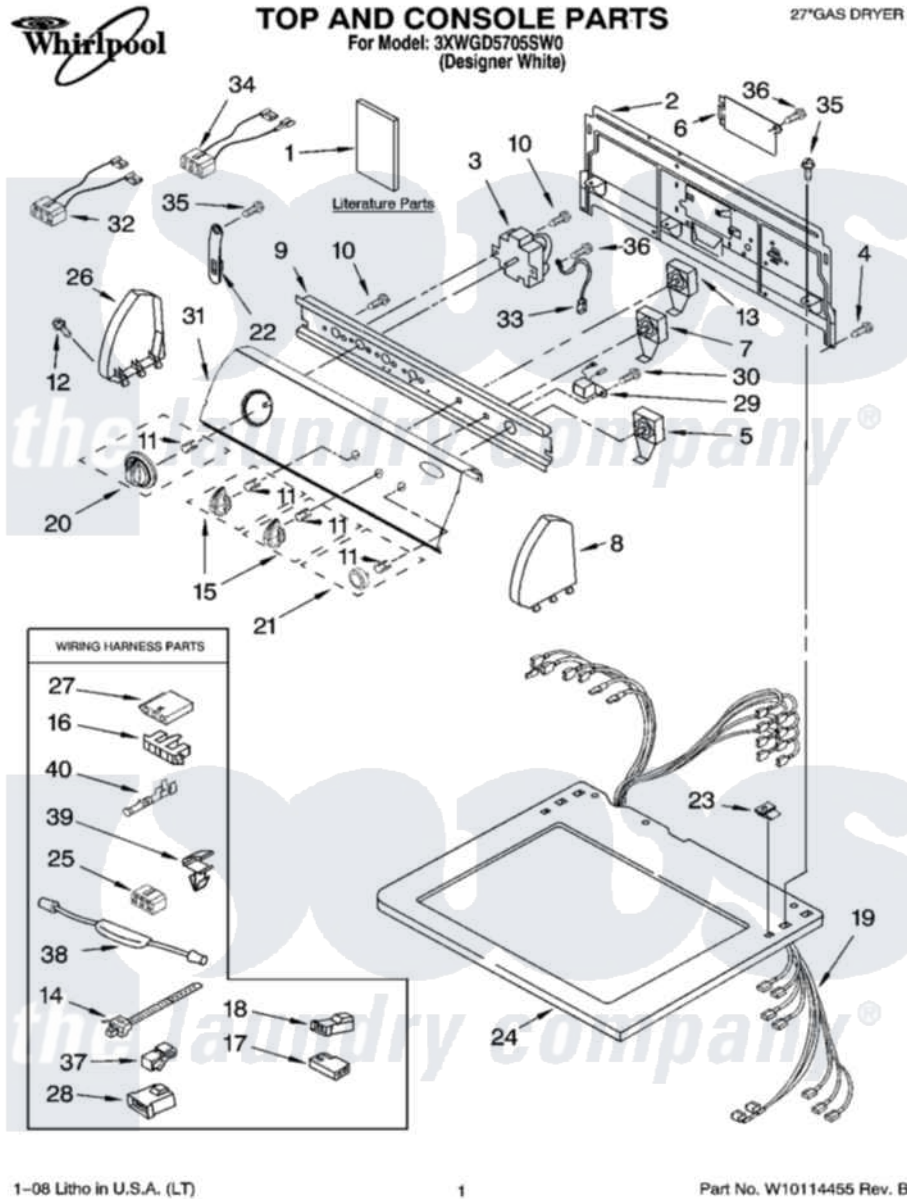

Whirlpool 3XWGD5705SW0 01 - TOP AND CONSOLE PARTS

1-08 Litho in U.S.A. (LT)

1

Part No. W10114455 Rev. B

Whirlpool [Residential Whirlpool 3XWGD5705SW0 Dryer Parts](#) Parts Diagram 01 - TOP AND CONSOLE PARTS
 Click on the part number to view part

Item	Original Part Number	Replaced By	Status	Part Description
1	W10145122		Not Available	Wiring Diagram
"	W10131580		Not Available	Guide, Use & Care
"	W10120482		Not Available	Instructions, Installation
"	BLANK		Not Available	Following May Be Purchased DO-IT-YOURSELF REPAIR MANUALS
"	677818		Not Available	Manual, Do-It- Yourself Repair (Dryer)
2	8317305	285909		Panel-Rear
3	8299769	W10116281		Timer
4	693995			Screw, Hex Head
5	W10112633			Switch, Push-To-Start
6	8317342	W10119283		Cover, Terminal Block
7	8316076	W10168170		Switch, Rotary
8	8271363	279962		Endcap
9	8544897			Bracket, Control
10	8533971	90767		Screw, 8A X 3/8 HeX Washer Head Tapping

11	8536939		Clip, Knob
12	388326		Screw, 8-18 X 1.25
13	3399639		Switch, Rotary Temperature
14	3391018		Tie Cable
15	W10034380		Knob, Control
16	3397269		Connector, Timer
17	717252		Receptacle, Terminal
18	3403499		Connector, 2-Postion
19	W10111675		Harness, Wiring
20	W10034750		Timer Knob Assembly
21	W10034790		Knob, Push-To-Start
22	8318255	8568314	Strap, Console
23	357213		Nut, Push-In
24	8271399	3979278	Top
25	3347243		Block, Disconnect
26	8271369	279962	Endcap
27	3936144		Do-It-Yourself Repair Manuals
28	3403498		Connector, 3-Position
29	8522378		Mini Buzzer
30	8533971	90767	Screw, 8A X 3/8 HeX Washer Head Tapping
31	W10095950		Panel, Control
32	W10128690		Wire, Jumper Assembly
33	3398893	3395559	Wire
34	W10128691		Wire, Jumper
35	3390647	488729	Screw
36	98139	303776	Screw
37	357572	W10113937	Clip, Grounding
38	8283170	279872	Resistor
39	3394427		Clip-Harness
40	94614		Terminal