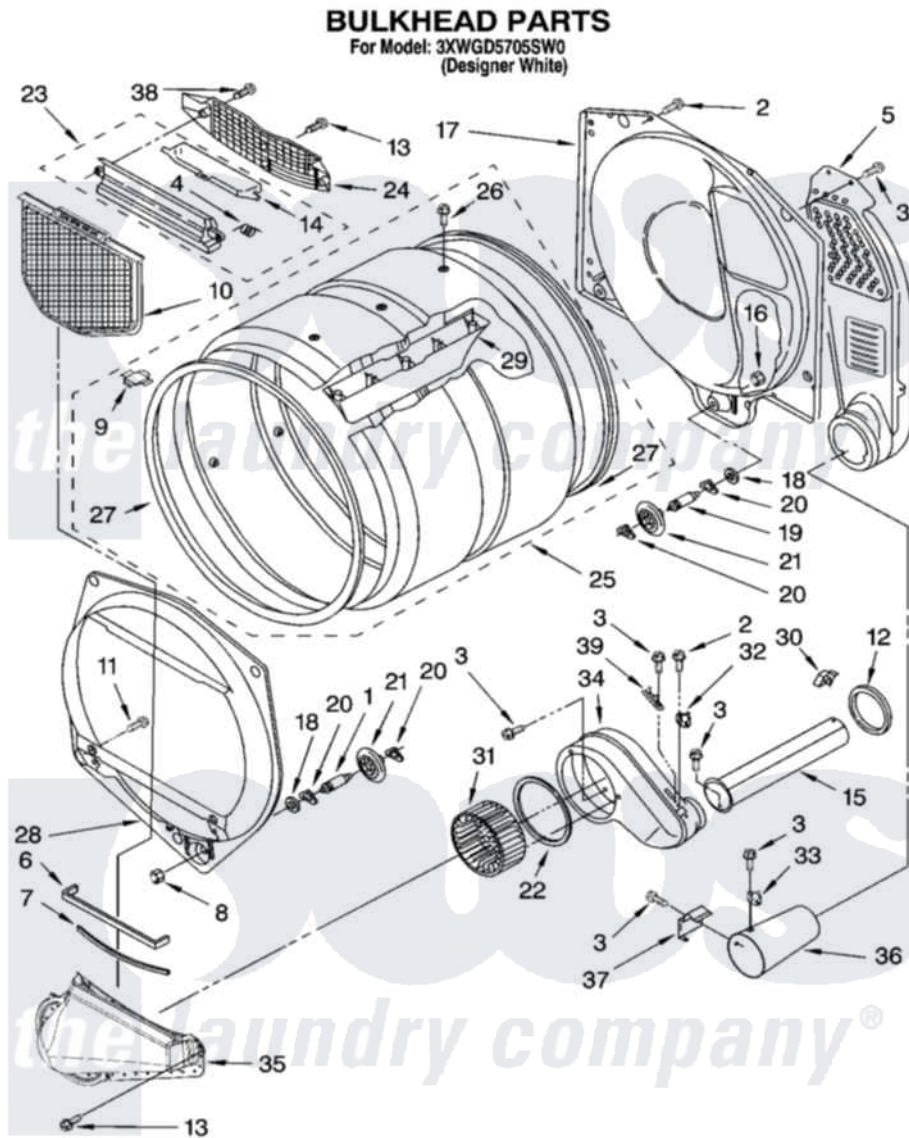

Whirlpool 3XWGD5705SW0 03 - BULKHEAD PARTS

W10114455

5

Whirlpool [Residential Whirlpool 3XWGD5705SW0 Dryer Parts](#) Parts Diagram 03 - BULKHEAD PARTS
 Click on the part number to view part

Item	Original Part Number	Replaced By	Status	Part Description
1	8575324	W10359271		Shaft, Drum Roller Threads
2	3390647	488729		Screw
3	90767			Screw, 8A X 3/8 HeX Washer Head Tapping
4	3394986			Spring, Lint Screen Door
5	3394346			Air Duct Assembly
6	697813			Seal, Outlet Housing
7	697814	697813		Seal, Outlet Housing
8	3934666	W10080210		Nut, 3/8 X 16
9	8066086			Plug, Drum Hole
10	8066170	W10120998		Screen
11	487909	488729		Screw
12	696302			Shield, Exhaust
13	3387230			Screw, 10-16 X 13/16
14	3394984	8563758		Door, Lint Screen
15	8066224	279936		Kit-Exhst
16	W10001120	W10080190		Nut, 3/8-16

17	3387809		Bulkhead, Rear
18	3387459	W10080960	Washer, Support
19	8575325	W10359272	Shaft, Roller Drum Threads
20	690997		Washer, Thrust
21	8536973	W10314173	Support
22	697770		Seal, Cover Plate Blower Housing
23	3394985	8563755	Housing, Outlet Assembly
24	8299979		Grill, Outlet Screen Door
25	8528998		Complete Drum Assembly
26	W10109200		Screw, Baffle Mounting
27	W10166807	280114	Seal
28	697557		Bulkhead, Front
29	697693	W10113136	Baffle, Drum
30	8572105		Retainer, Toe Panel
31	W10168564	W10349492	Wheel, Blower
32	3387137		Thermostat, Internal-Bias
33	3403140		Thermostat, High-Limit 205F
34	8544362	W10119255	Housing, Blower
35	8066168	W10128606	Duct-Lint
36	8066047		Funnel, Burner
37	338906		Radiant, Sensor
38	3357011	308685	Side Trim)
39	3392519		Thermal Limiter