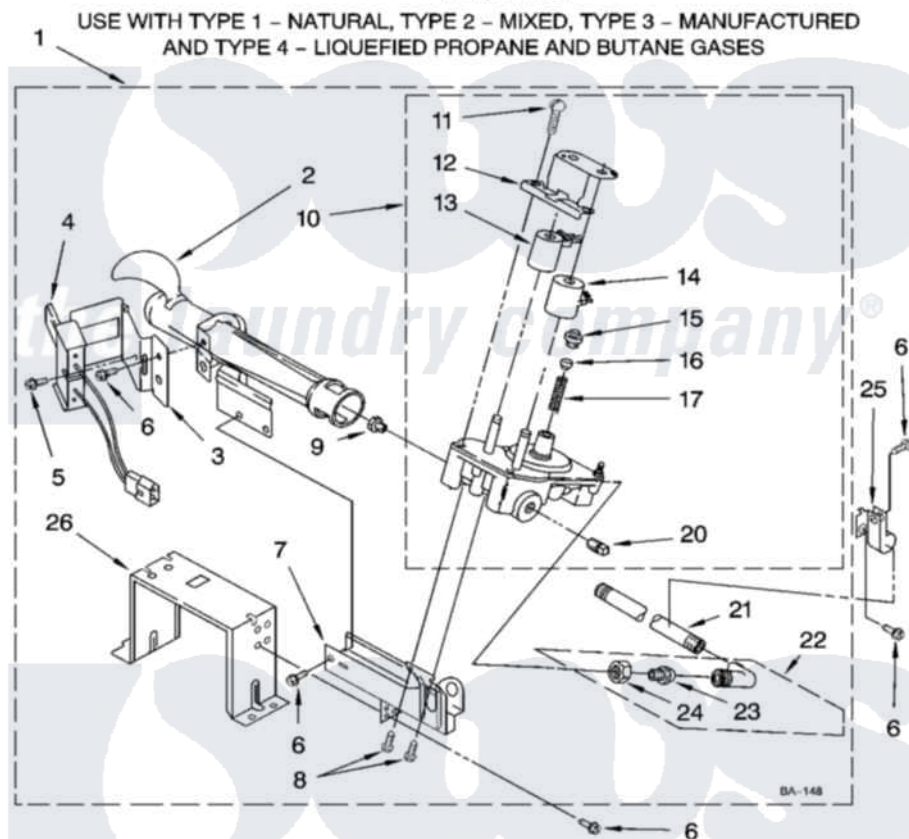

**Whirlpool 3XWGD5705SW0 04 - 3402853 BURNER ASSEMBLY,  
OPTIONAL PARTS (NOT INCLUDED)**

**3402853 BURNER ASSEMBLY**

For Model: 3XWGD5705SW0  
(Designer White)

W10114455

7

Whirlpool [Residential Whirlpool 3XWGD5705SW0 Dryer Parts](#) Parts Diagram 04 - 3402853 BURNER ASSEMBLY,  
OPTIONAL PARTS (NOT INCLUDED).  
Click on the part number to view part

Item	Original Part Number	Replaced By	Status	Part Description
1	<a href="#">3402853</a>			Burner Assembly 50 Hz
2	688617	<a href="#">693140</a>		Burner
3	<a href="#">694298</a>			Bracket, Ignitor
4	686590	<a href="#">279311</a>		Ignitor
5	<a href="#">3393909</a>			Screw, 8-32 X 7/8
6	<a href="#">3351614</a>			Screw, Gearcase Cover Mounting
7	3389871		Not Available	Base, Burner
8	<a href="#">3387057</a>			Screw, 10-16 X 1/2 Orifice, Burner
9	<a href="#">234660</a>			Orifice, Burner Type 1
"	299372		Not Available	Orifice, Burner (Butane)
10	<a href="#">8281918</a>			Valve, Gas 60 Hz
11	<a href="#">694421</a>			Screw, Bracket Mounting
12	<a href="#">694538</a>			Bracket, Shunt