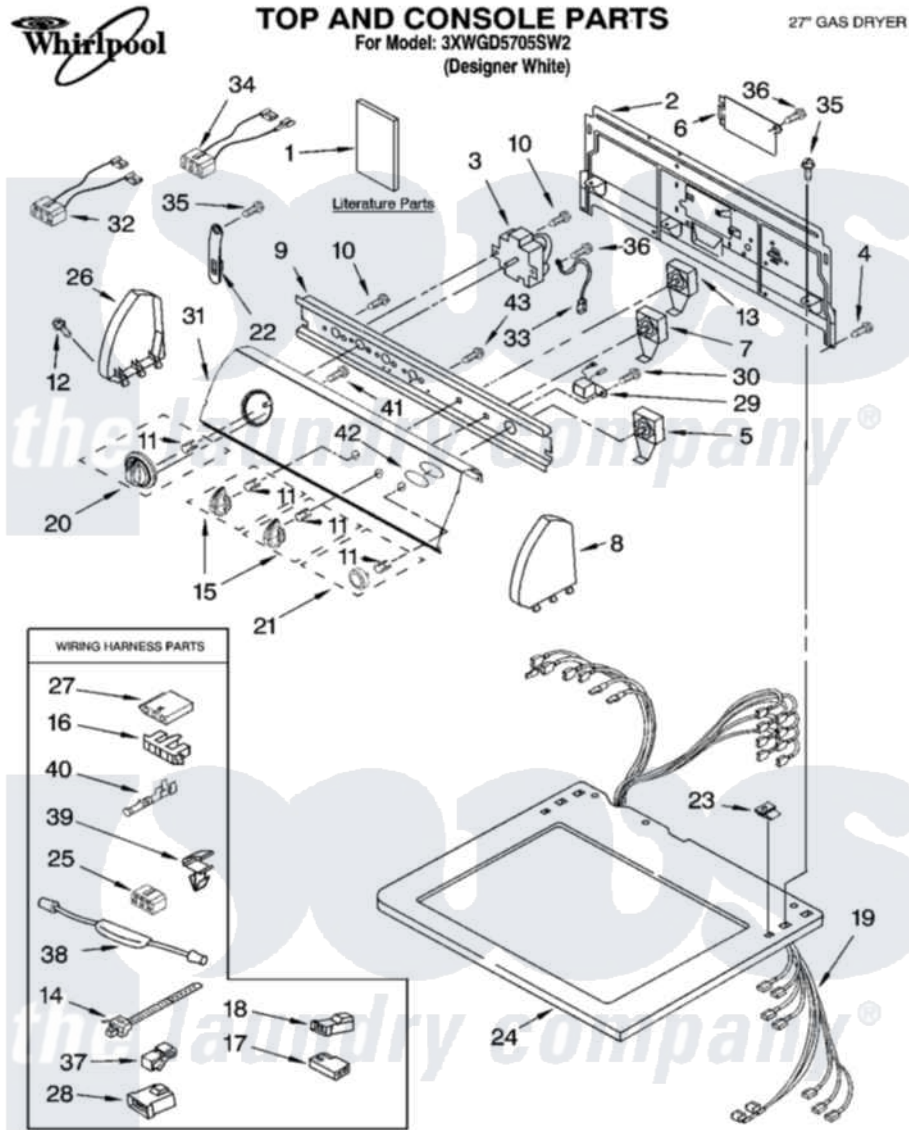

Whirlpool 3XWGD5705SW2 01 - TOP AND CONSOLE PARTS

02-09 Litho in U.S.A. (MP) (eeb)

1

Part No. W10247722 Rev. A

Whirlpool [Residential Whirlpool 3XWGD5705SW2 Dryer Parts](#) Parts Diagram 01 - TOP AND CONSOLE PARTS
 Click on the part number to view part

Item	Original Part Number	Replaced By	Status	Part Description
1	W10241045		Not Available	Wiring Diagram
"	W10131645		Not Available	Guide, Use & Care
"	W10131644		Not Available	Instructions, Installation
2	8317305	285909		Panel-Rear
3	8299769	W10116281		Timer
4	693995			Screw, Hex Head
5	W10112633			Switch, Push-To-Start
6	W10096918			Cover, Terminal Block
7	W10168170			Switch, Rotary
8	8271363	279962		Endcap
9	8544897			Bracket, Control
10	8533971	90767		Screw, 8A X 3/8 HeX Washer Head Tapping
11	8536939			Clip, Knob
12	388326			Screw, 8-18 X 1.25
13	3399639			Switch, Rotary Temperature
14	3391018			Tie Cable

15	W10034380		Knob, Control
16	3397269		Connector, Timer
17	717252		Receptacle, Terminal
18	3403499		Connector, 2-Postion
19	W10226479		Harness, Wiring
20	W10034750		Timer Knob Assembly
21	W10034790		Knob, Push-To-Start
22	8318255	8568314	Strap, Console
23	357213		Nut, Push-In
24	8271399	3979278	Top
25	3347243		Block, Disconnect
26	8271369	279962	Endcap
27	3936144		Do-It-Yourself Repair Manuals
28	3403498		Connector, 3-Position
29	8522378		Mini Buzzer
30	8533971	90767	Screw, 8A X 3/8 HeX Washer Head Tapping
31	W10095950		Panel, Control
32	W10128690		Wire, Jumper Assembly
33	3398893	3395559	Wire
34	W10128691		Wire, Jumper
35	3390647	488729	Screw
36	98139	303776	Screw
37	357572	W10113937	Clip, Grounding
38	8283170	279872	Resistor
39	3394427		Clip-Harness
40	94614		Terminal
41	8533951	3400859	Screw, Grounding
42	3955775	8303811	Badge, Assembly
43	W10130935		Screw, 8-32 X 5/16