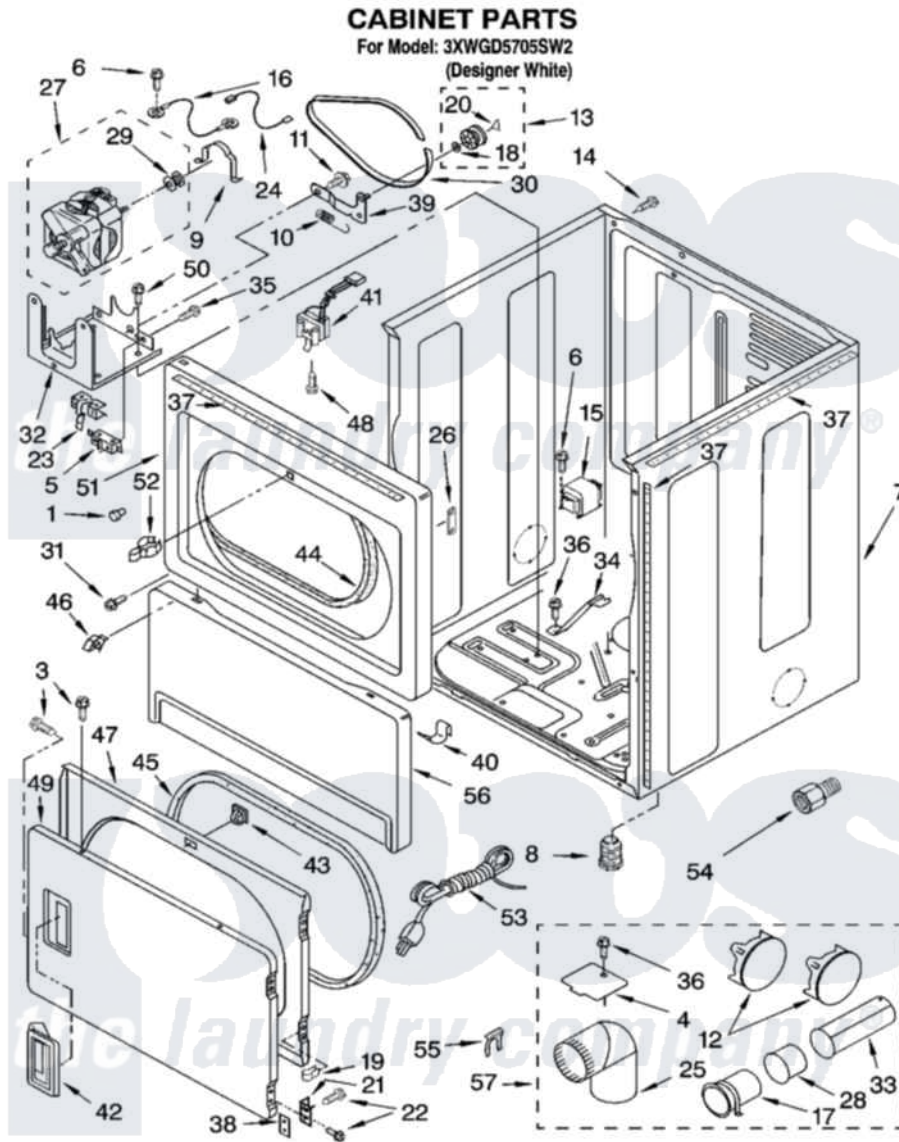

Whirlpool 3XWGD5705SW2 02 - CABINET PARTS

W10247722

3

Whirlpool [Residential Whirlpool 3XWGD5705SW2 Dryer Parts](#) Parts Diagram 02 - CABINET PARTS
 Click on the part number to view part

Item	Original Part Number	Replaced By	Status	Part Description
1	693152			Bumper, Console
3	694091			Trim, Side Right Hand
4	3394331			Plate Cover
5	8318457			Switch, Broken Belt
6	3400000			Screw, 10-24 X 3/8
7	8310656			Cabinet
8	3392100	49621		Feet-Leveling
"	279810			Foot-Optional
9	660658			Clamp, Motor Mounting 343481 685441
10	3387374			Spring, Idler
11	3389420			Retainer-Idler 1/4-20 X 1/16
12	697750	W10470674		Dryer Exhaust Kit
13	3388672	279640		Pulley-Idr
14	8533974	4331106		Screw, No.10-32 X 7/16
15	3977633			Autotransformer
16	340025	687133		Wire