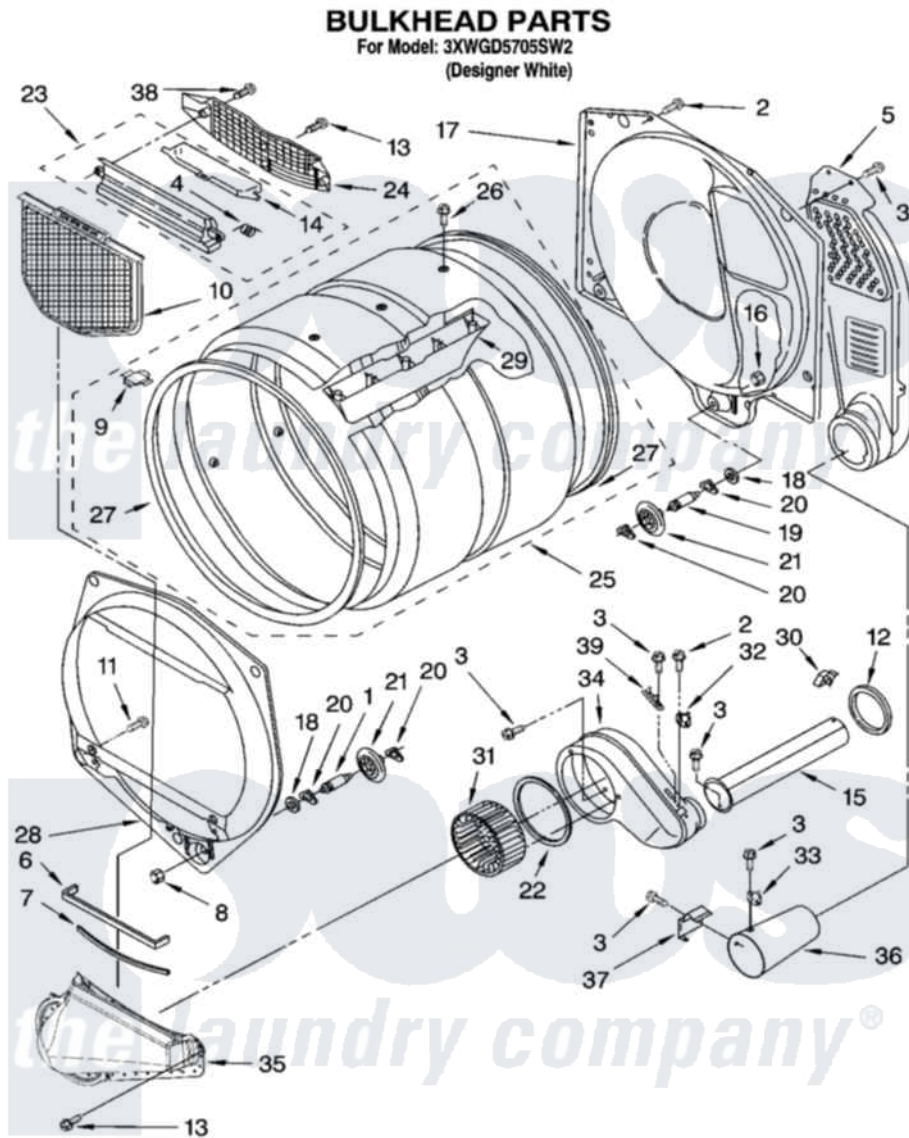

Whirlpool 3XWGD5705SW2 03 - BULKHEAD PARTS

W10247722

5

Whirlpool Residential Whirlpool 3XWGD5705SW2 Dryer Parts Parts Diagram 03 - BULKHEAD PARTS
 Click on the part number to view part

Item	Original Part Number	Replaced By	Status	Part Description
1	8575324	W10359271		Shaft, Drum Roller Threads
2	3390647	488729		Screw
3	90767			Screw, 8A X 3/8 HeX Washer Head Tapping
4	3394986			Spring, Lint Screen Door
5	3394346			Air Duct Assembly
6	697813			Seal, Outlet Housing
7	697814	697813		Seal, Outlet Housing
8	3934666	W10080210		Nut, 3/8 X 16
9	8066086			Plug, Drum Hole
10	W10049370	W10120998		Screen
11	487909	488729		Screw
12	696302			Shield, Exhaust
13	3387230			Screw, 10-16 X 13/16
14	3394984	8563758		Door, Lint Screen
15	8066224	279936		Kit-Exhst
16	W10001120	W10080190		Nut, 3/8-16

17	3387809		Bulkhead, Rear
18	3387459	W10080960	Washer, Support
19	8575325	W10359272	Shaft, Roller Drum Threads
20	690997		Washer, Thrust
21	8536973	W10314173	Support
22	697770		Seal, Cover Plate Blower Housing
23	3394985	8563755	Housing, Outlet Assembly
24	8299979		Grill, Outlet Screen Door
25	8528998		Complete Drum Assembly
26	W10219342		Screw, Baffle Mounting
27	W10166807	280114	Seal
28	697557		Bulkhead, Front
29	697693	W10113136	Baffle, Drum
30	8572105		Retainer, Toe Panel
31	W10168564	W10349492	Wheel, Blower
32	W10168174		Thermostat Internal Bias
33	3403140		Thermostat, High-Limit 205F
34	8544362	W10119255	Housing, Blower
35	8066168	W10128606	Duct-Lint
36	8066047		Funnel, Burner
37	338906		Radiant, Sensor
38	3357011	308685	Side Trim)
39	3392519		Thermal Limiter