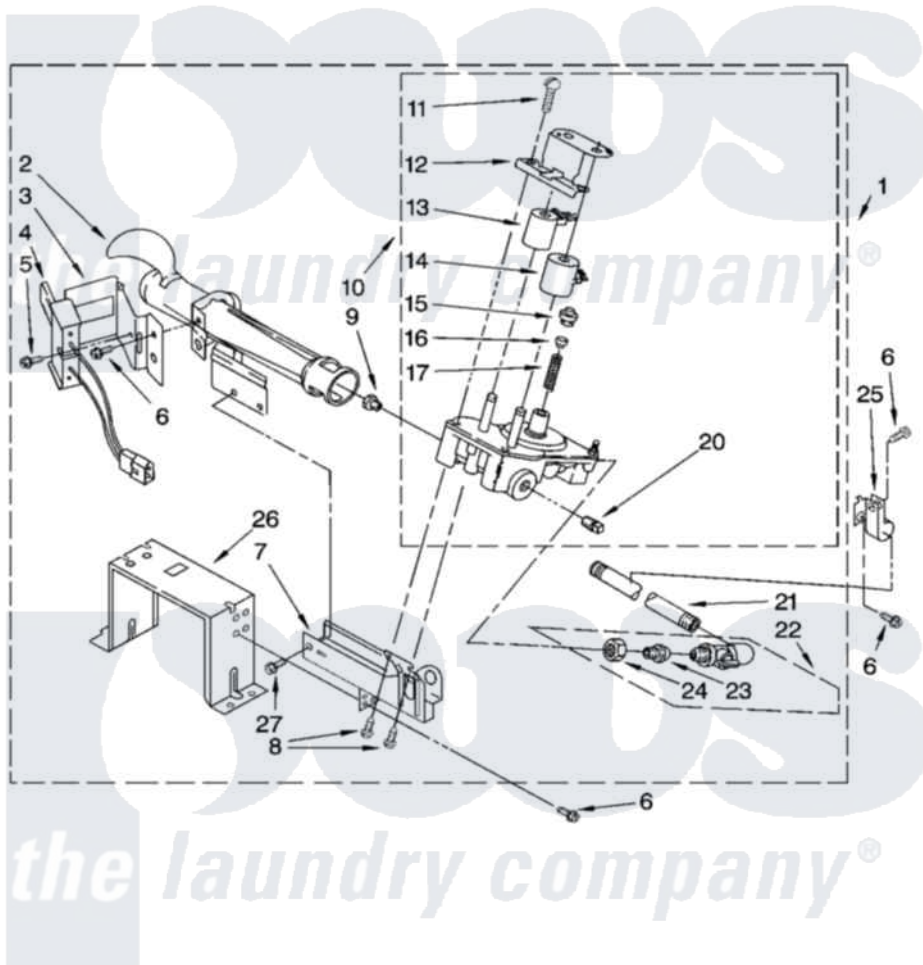

Whirlpool 3XWGD5705SW2 04 - W10096909 BURNER ASSEMBLY,
OPTIONAL PARTS (NOT INCLUDED)

W10096909 BURNER ASSEMBLY

For Model: 3XWGD5705SW2
(Designer White)

W10247722

7

Whirlpool [Residential Whirlpool 3XWGD5705SW2 Dryer Parts](#) Parts Diagram 04 - W10096909 BURNER ASSEMBLY,
OPTIONAL PARTS (NOT INCLUDED)
[Click on the part number to view part](#)

Item	Original Part Number	Replaced By	Status	Part Description
1	W10096909			Burner Assembly 50 Hz
2	688617	693140		Burner
3	694298			Bracket, Ignitor
4	686590	279311		Ignitor
5	W10080730	3393909		Screw, 8-32 X 7/8
6	W10080580			Screw, Gearcase Cover Mounting
7	3389871		Not Available	Base, Burner
8	W10080630	3387057		Screw, 10-16 X 1/2 Orifice, Burner
9	234660			Orifice, Burner Type 1
10	8281918			Valve, Gas 60 Hz
11	694421			Screw, Bracket Mounting
12	694538			Bracket, Shunt
13	695297	307930		Coil, Secondary