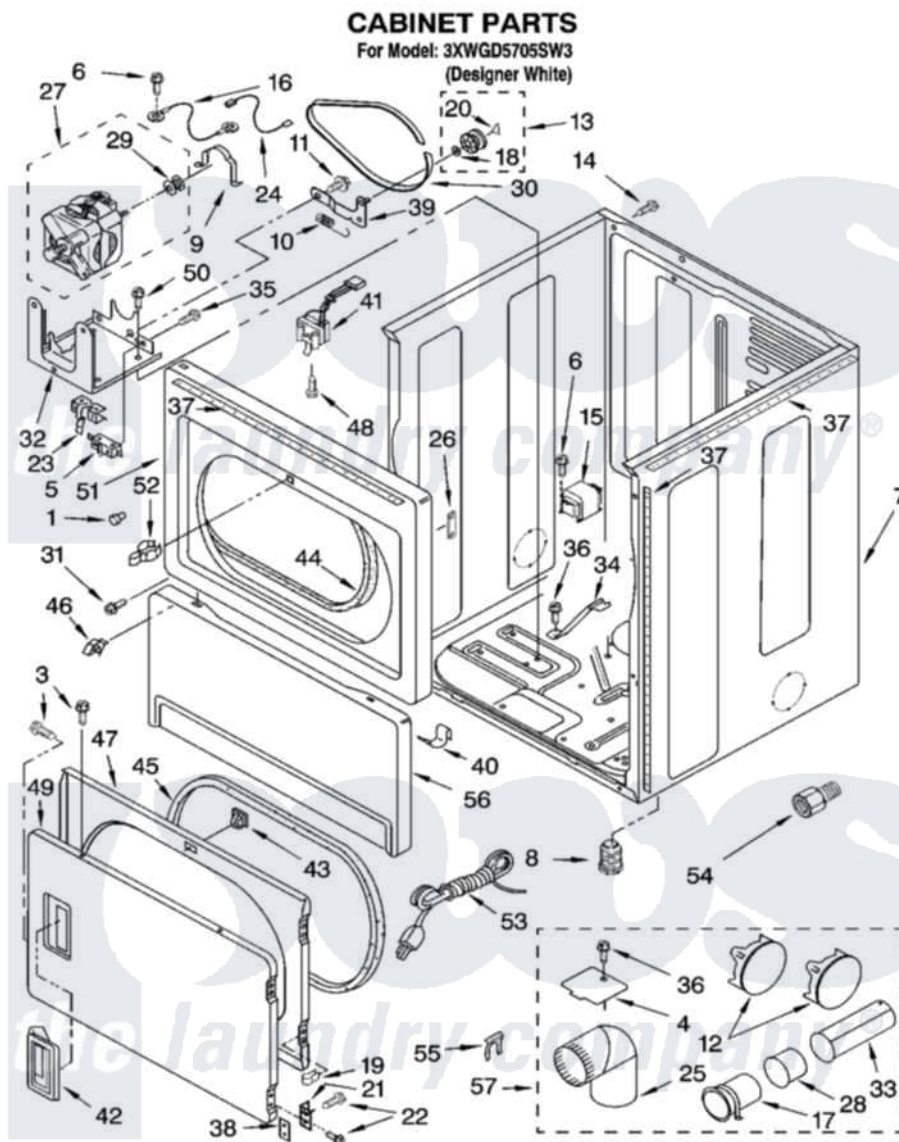

Whirlpool 3XWGD5705SW3 02 - CABINET PARTS

W10257094

3

Whirlpool [Residential Whirlpool 3XWGD5705SW3 Dryer Parts](#) Parts Diagram 02 - CABINET PARTS
 Click on the part number to view part

Item	Original Part Number	Replaced By	Status	Part Description
1	693152			Bumper, Console
3	694091			Trim, Side Right Hand
4	3394331			Plate Cover
5	8318457			Switch, Broken Belt
6	3400000			Screw, 10-24 X 3/8
7	8310656			Cabinet
8	3392100	49621		Feet-Leveling
"	279810			Foot-Optional
9	W10121316			Plug, Multivent
10	3387374			Spring, Idler
11	3389420			Retainer-Idler 1/4-20 X 1/16
12	697750	W10470674		Dryer Exhaust Kit
13	3388672	279640		Pulley-Idr
14	8533974	4331106		Screw, No.10-32 X 7/16
15	3977633			Autotransformer
16	340025	687133		Wire

17	3395532		Exhaust Pipe And Bracket
18	W10121334		Washer, Thrust
19	3389249		Nut, Inner Door
20	690997		Washer, Thrust
21	3389247		Hinge And Pin Assembly
22	342055	488627	Screw
23	8066120		Lever, Door Switch
24	3394081		Wire, Broken Belt Switch
25	49026		4" - 90° Elbow
26	W10191265		Plug, Hinge Screw Front Panel
27	3404470	W10416573	Motor-Drive
28	3395534		Exhaust Pipe
29	3402548		Pulley 50 Hz
30	3387610	661570	Belt
31	8281212	W10080800	Screw, 8-18 X 3/8
32	3387118		Bracket, Motor
33	3395535	8563749	Exhaust Pipe
34	8529757		Bracket, Burner
35	3400934		Assembly, Screw And Insulator
36	693995		Screw, Hex Head
37	8318396		Foam-Seal
38	3390902		Clip, Door Hinge
39	3388674	W10118756	Idler Bracket
40	297092		Clip
41	3406109	3406107	Door Switch Assembly
42	3389522		Handle, Door
43	3392538	279570	Latch
44	3387242		Seal, Front Panel
45	3390735		Seal, Door
46	3388229		Retainer, Toe Panel
47	3392563	280083	Door-Rear
48	697773	3395530	Screw
49	3387872		Door, Front
50	3400097		Screw, 10-24 X 3/8
51	W10193554	W10231550	Panel
52	696144	279570	Latch
53	W10111542		Cord, Power
54	8316063		Adapter, Gas Inlet
55	694415		Clip, Strain Relief
56	697215	3406797	Toe Panel
"	BLANK		Not Available
57	279818	W10470674	Dryer Exhaust Kit