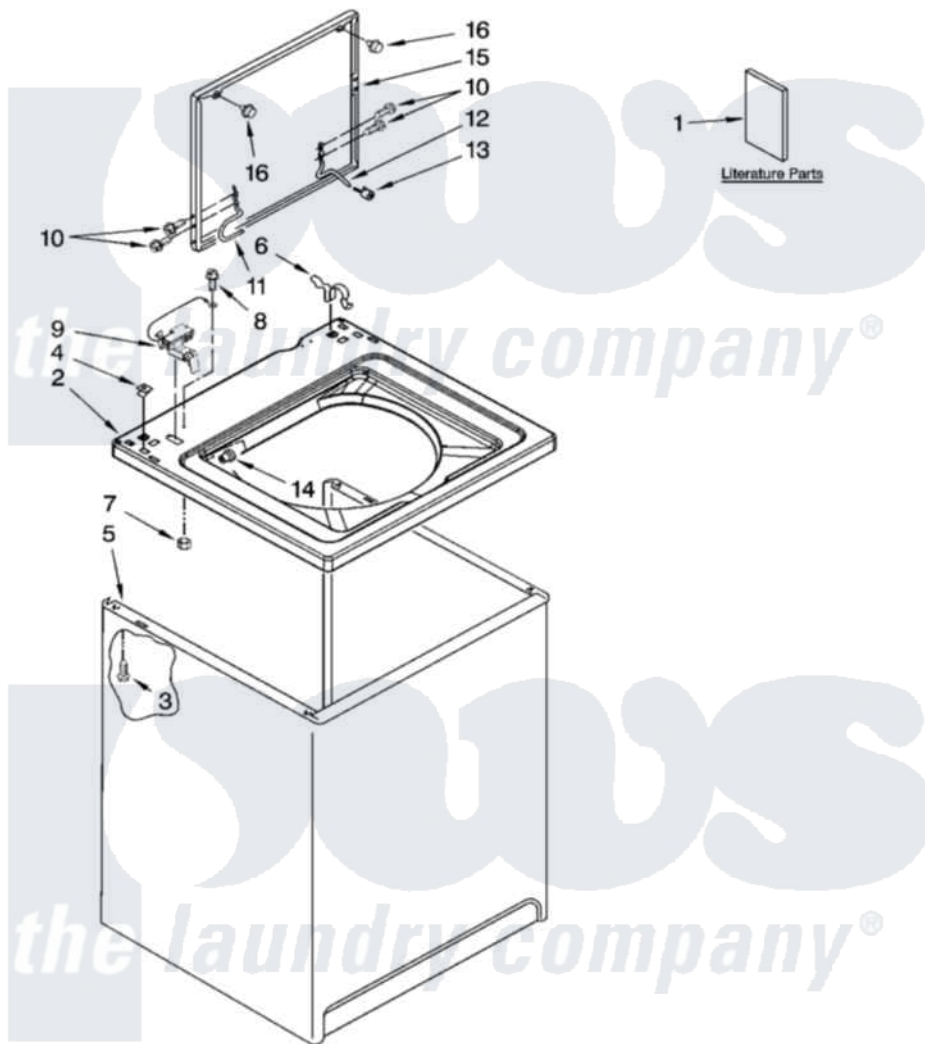

# Whirlpool 3XWTW5105SQ0 01 - TOP AND CABINET PARTS

## TOP AND CABINET PARTS

For Model: 3XWTW5105SQ0  
(White)

AUTOMATIC  
WASHER

12-07 Litho in U.S.A. (dtd)

1

Part No. W10112704 Rev. B

Whirlpool [Residential Whirlpool 3XWTW5105SQ0 Washer Parts](#) Parts Diagram 01 - TOP AND CABINET PARTS

[Click on the part number to view part](#)

Item	Original Part Number	Replaced By	Status	Part Description
1	W10131576		Not Available	Installation Instructions
"	W10131571		Not Available	Use & Care Guide
"	3954787		Not Available	Wiring Diagram
2	<a href="#">8541621</a>			Top
3	<a href="#">3390631</a>			Screw, 10-16 X 3/8
4	<a href="#">357213</a>			Nut, Push-In
5	<a href="#">63128</a>			Cabinet
6	<a href="#">62780</a>			Clip, Top And Cabinet And Rear Panel
7	8533959	<a href="#">680762</a>		Nut
8	<a href="#">3351614</a>			Screw, Gearcase Cover Mounting
9	<a href="#">8318084</a>			Switch, Lid
10	W10119872	<a href="#">W10119828</a>		Screw, Lid Hinge Mounting
11	<a href="#">8318088</a>			Hinge, Lid
12	<a href="#">54583</a>			Hinge, Lid
13	<a href="#">19119</a>			Bumper, Lid Hinge