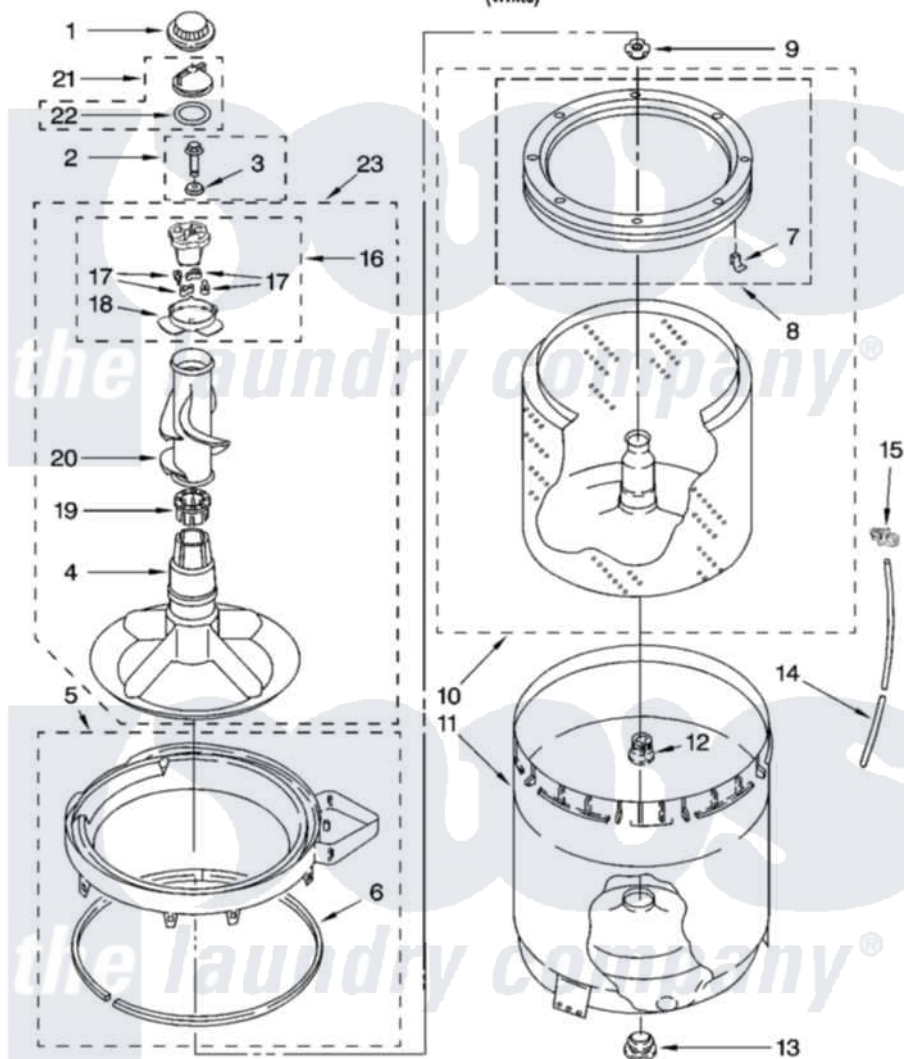

Whirlpool 3XWTW5105SQ0 03 - AGITATOR, BASKET AND TUB PARTS

AGITATOR, BASKET AND TUB PARTS

For Model: 3XWTW5105SQ0
(White)

W10112704

5

Whirlpool Residential Whirlpool 3XWTW5105SQ0 Washer Parts Parts Diagram 03 - AGITATOR, BASKET AND TUB PARTS

Click on the part number to view part

Item	Original Part Number	Replaced By	Status	Part Description
1	3355758			Cap, Agitator
2	358237			Screw And Washer
3	3949550			Washer
4	3350830			Agitator
5	3950568			Tub Ring And Gasket
6	3359586			Gasket, Tub Ring
7	8519815			Clip, Balance Ring
8	3956205			Balance Ring
9	21366			Nut, Spanner
10	3956206	3956207		Basket And Balance Ring
11	63125			Tub
12	389140			Tub Block, Basket Drive
13	383727			Gasket, Centerpod
14	3363657	353244		Hose, Pressure Switch
15	2219077			Clip, Pressure Switch Hose
16	3363663	285811		Cam-Agitator