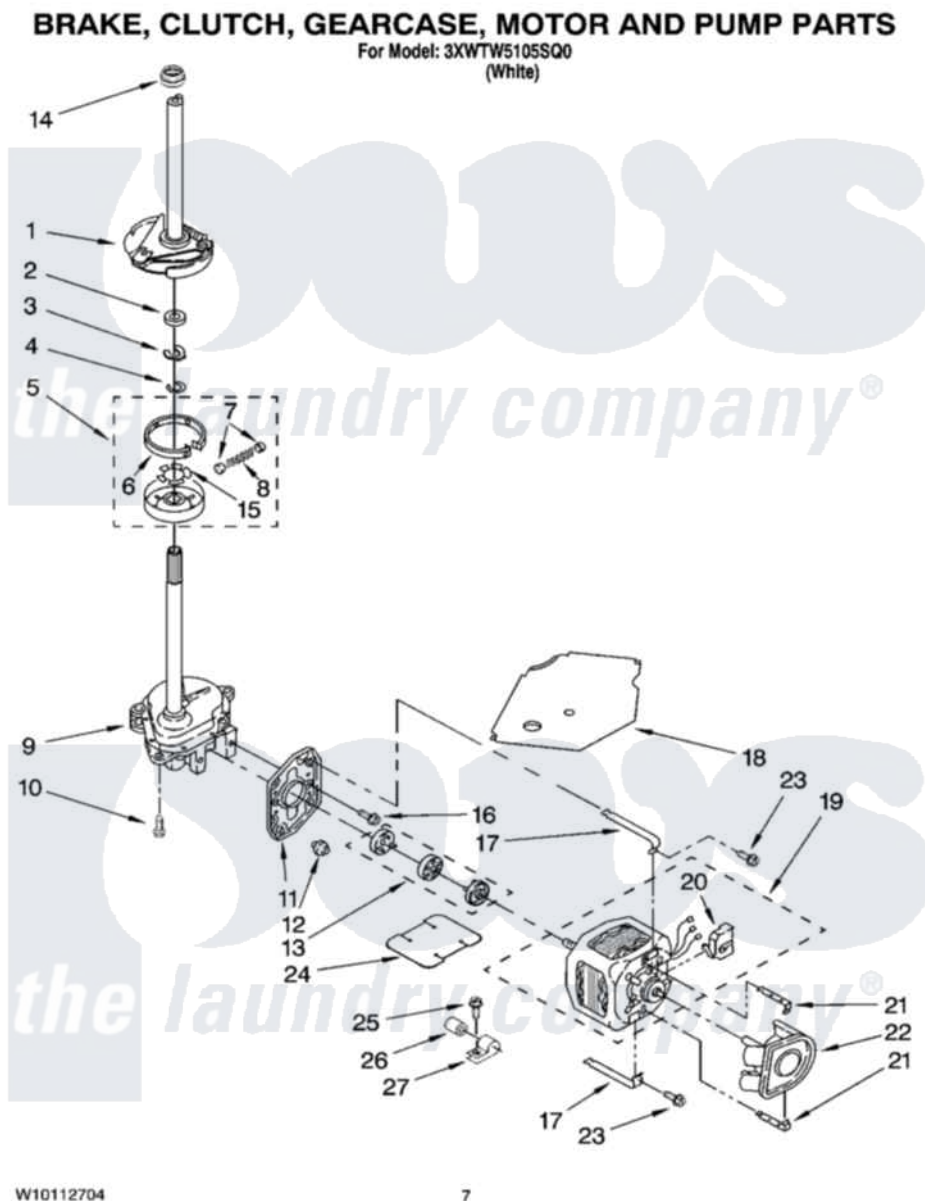

Whirlpool 3XWTW5105SQ0 04 - BRAKE, CLUTCH, GEARCASE, MOTOR AND PUMP PARTS

W10112704

7

Whirlpool [Residential Whirlpool 3XWTW5105SQ0 Washer Parts](#) Parts Diagram 04 - BRAKE, CLUTCH, GEARCASE, MOTOR AND PUMP PARTS
Click on the part number to view part

Item	Original Part Number	Replaced By	Status	Part Description
1	388951	285792		Basketdrive
2	63292			Washer, Spin Tube Thrust
3	62697	W10080230		Ring, Spin Tube Support
4	63283	285353		Ring
5	3951311	285785		Clutch
6	3951308	285790		Lining
7	62646			Cap, Clutch Spring
8	3946792			Spring And Damper Assembly
9	3949118	3363395		Gearcase
10	3357334	3400516		Screw Anti-Rattle
11	62611			Plate, Motor Mount To Gearcase
12	62691			Grommet, Motor
13	3364003	285753A		Coupling
14	8577374			Seal, Centerpost

15	3355454		Clip, Main Drive
16	3400516		Screw Anti-Rattle
17	W10086010		Retainer, Motor
18	3362089		Shield, Tub To Motor
19	3950297		Motor, Main Drive
20	8529896		Switch, Main Drive Motor
21	8546127		Retainer, Pump
22	3363394		Pump
23	3387485	273556	Screw, 10-16 X 5/8
24	8316060		Shield, Tub To Motor
25	62863	3390631	Screw, 10-16 X 3/8
26	8572719	482156	Capacitor
27	3949496		Clamp, Capacitor