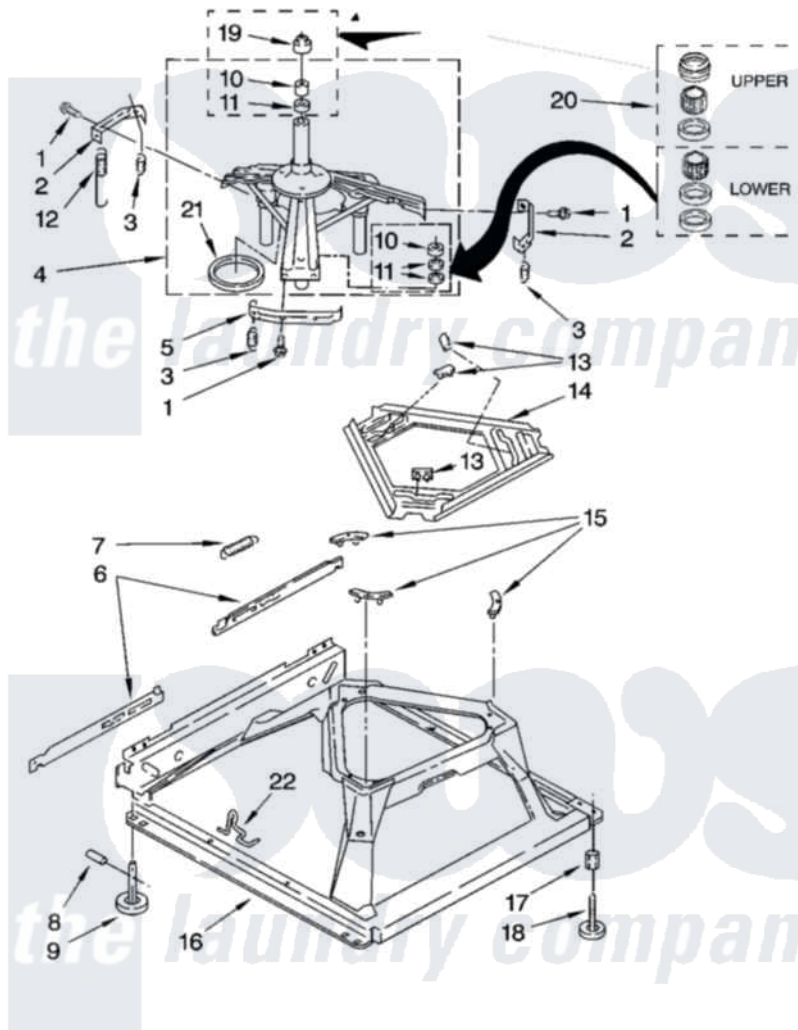

# Whirlpool 3XWTW5105SQ0 05 - MACHINE BASE PARTS

## MACHINE BASE PARTS

For Model: 3XWTW5105SQ0  
(White)

8

W10112704

Whirlpool [Residential Whirlpool 3XWTW5105SQ0 Washer Parts](#) Parts Diagram 05 - MACHINE BASE PARTS  
Click on the part number to view part

Item	Original Part Number	Replaced By	Status	Part Description
1	<a href="#">3400076</a>			Screw, Bracket Mounting
2	<a href="#">64067</a>			Bracket, Spring Outer
3	<a href="#">63907</a>			Spring, Suspension
4	8575214	<a href="#">280184</a>		Support
5	<a href="#">64065</a>			Bracket, Spring Outer
6	<a href="#">63138</a>			Link, Leveling Mechanism
7	62597	<a href="#">8316845</a>		Spring
8	<a href="#">62837</a>			Pin, Knurled
9	62596	<a href="#">285244</a>		Feet-Leveling
10	<a href="#">8546455</a>			Bearing, Centerpost
11	357409	<a href="#">359449</a>		Seal, Agitator Shaft
12	388492	<a href="#">W10250667</a>		Spring, Counterweight
13	62568	<a href="#">285219</a>		Pad
14	<a href="#">3946509</a>			Plate, Suspension
15	3363660	<a href="#">285744</a>		Pad
16	3349337	<a href="#">285459</a>		Base

17	<a href="#">3359452</a>	Nut, Lock
18	<a href="#">W10001130</a>	Foot, Leveling
19	<a href="#">8577376</a>	Seal, Centerpost
20	<a href="#">285203</a>	Centerpost Bearing Kit
21	<a href="#">63134</a>	Ring, Sound Deadening
22	<a href="#">W10145155</a>	Retainer, Suspension Spring